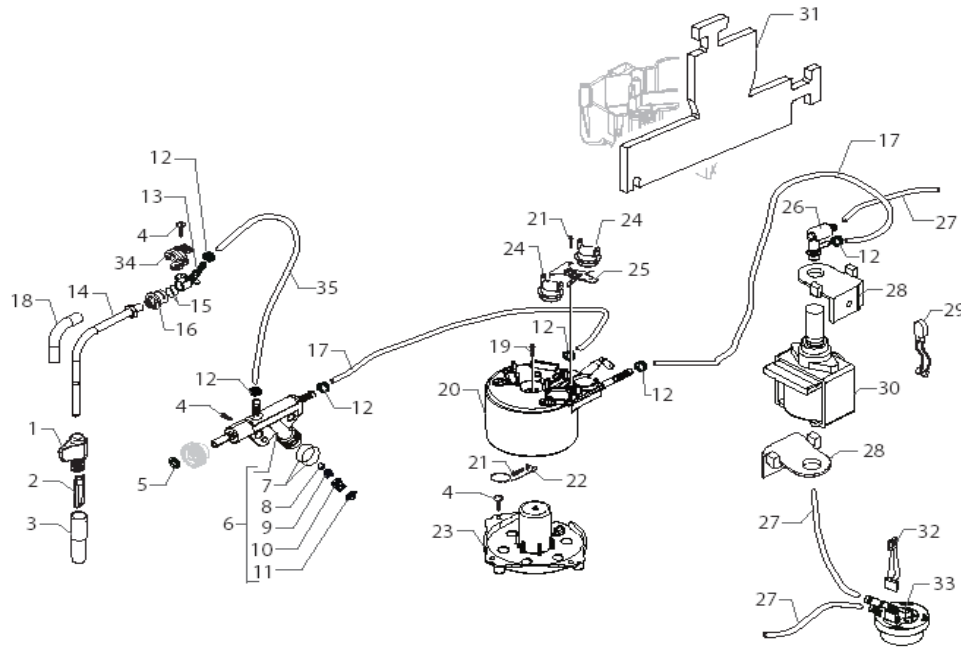

Syntia SS

POS	SAECO No.	SUO037DR Syntia SS E74142 Rev. 01 Code: 10003323	NOTES	Special Order No.
Yellow = Not Available unless Special Ordered				
1	11007194	Grip,Blk, Steam wand,Syntia		
2	11001620	Internal Tube, Pannarello Blk		
3	11001621	Cover, Pannarello, SS		
4	#N/A	SCREW TCBR TORX 10 3,5X12 PLAST.ZN-N		12000450
5	128210600	Washer, 6mm, Rubber, Monte Car		
6	11012381	Faucet Assv. V2 P0057		
7	#N/A	OR METRIC 0120-20 IN EPDM		12000893
8	#N/A	MUSHROOM VALVE FOR FLOW SELECTOR P0057		11008104
9	#N/A	SUPPORT VALVE FOR FLOW SELECTOR P0057		11008105
10	#N/A	SPRING FOR VALVE FLOW SELECTOR P0057		11008077
11	#N/A	VALVE CAP FOR FLOW SELECTOR P0057		11008106
12	#N/A	OETIKER CLAMP D=9,5 16700004		12000892
13	11005757	Faucet Support, P0057		
14	#N/A	TF/CHROMED STEAM TUBE XSM ASSY.		11013637
15	140324461	O-Ring, Metric, 0060-20		
16	11011127	Fitting,PA6 P0057,steam tube		
17	16000190	Tube, Silicone, 5 X 8, 9		
18	#N/A	CHROMED STEAM TUBE PROTECTION XSM		11012923
19	129932502	Screw, M5X30,UNI,7688,ZNP		
20	11011342	Boiler Tub Assy, V4, 120V		
21	129573202	Screw, M4x8, Uni 8112, Tcb		
22	190800100	Temperature Sensor,L=280mm UL		
23	11003752	Support bottom Boiler P0057		
24	189428600	Thermostat, 175o, 120V, Sirius	UP TO S/N. 9009SA40198275	
	12001034	Thermostat, 175°,one shot	FROM S/N. 9009SA40198276	
25	#N/A	THERMOSTATES SPRING FOR BOILER	UP TO S/N. 9009SA40198275	11007907
	#N/A	THERMOSTATES SPRING FOR BOILER	FROM S/N. 9009SA40198276	11010164
26	11010166	Safety valve Bar Assv.V2-P0049		
27	#N/A	SILICONE TUBE 5X10 60 SHORE		JS01.022
28	#N/A	BLACK PUMP SUPPORT TYPE ULKA		149205850
29	#N/A	2POLES CONNECTOR PUMP P0057 UL		11009747
30	187721455	Pump, Ulka, 120V, 60HZ		
31	#N/A	TUB. BOILER STD C1 INSULATING		11021450
32	#N/A	3POLES CONNECTOR FLOWMETER P0057		11005948
33	NV99099	Turbine Assembly		
34	11013894	Fork, Steam wand, GXSM		
35	#N/A	BLK LINE 5X8,9 SILICONE TUBE		16000719
	#N/A	TUB. BOILER STD C1 1300W 120V ASSY. WITH PART. N°20-21-22-24-25		11009778