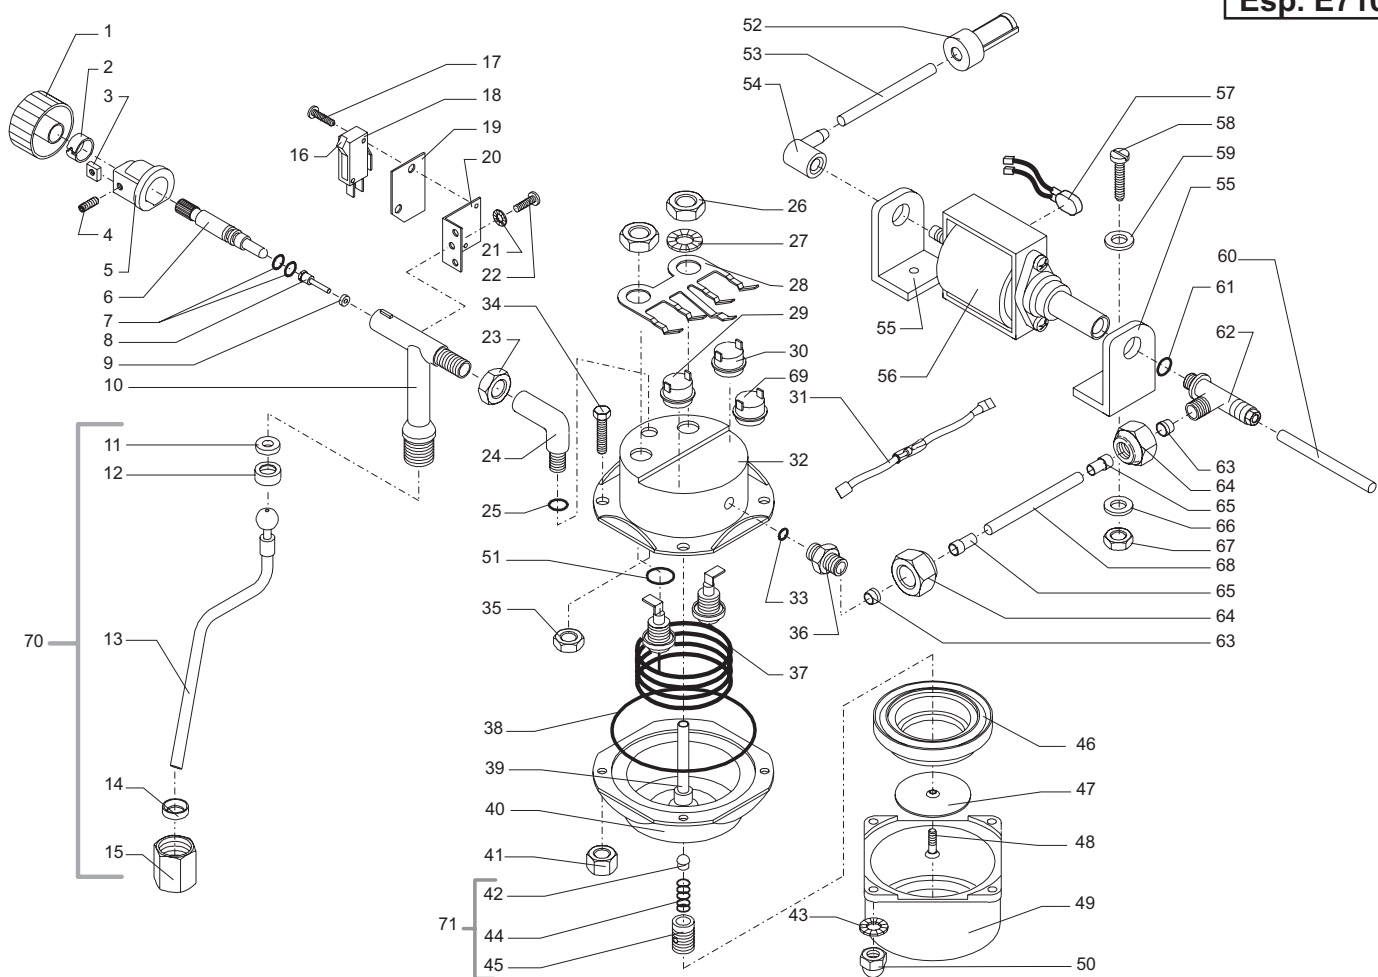

STARBUCKS SIN 006

Rev. 10 - 19/03/02

TABLE 1/2

S T A R B U C K S SIN 006

Cod. 7 1 41

POS	CODICE	DESCRIZIONE	NOTE	POS	CODICE	DESCRIZIONE	NOTE
01	147710362	Knob for rod	Grey	39	129310920	Br./Nik. inner pipe for boiler	
	147710350	Knob for rod	Black	40	222891400	St. boiler lower body + Br./Nick. hub	
02	120460204	Quick coupling		41	123160502	High Nut M5 UNI 5587-6B ZN	
03	123451900	Square nut M4 (8 x 8 x 4)		42	149450588	Silicone valve for boiler sealing	
04	125580104	STEI Screw M4 x 8 UNI 5929 Burnished		43	128310504	Washer UNI 8842 A5 Burnished	
05	142200350	Cam for tap rod		44	126761518	Spring for boiler sealing valve	
06	120640620	Tap rod		45	129960820	Valve-holder screw for boiler Jacobs inox	
07	140321461	OR 2018		46	145841500	Filter-holder gasket	
08	128870420	Piston for water passage		47	123741421	Gutter for boiler OD 48.8 Jacobs inox	
09	145842664	Gasket		48	129854021	TSP screw M4 x 8 UNI 7688 Inox	
10	128452403	Br./Nik. tap of inox boiler 120 V		49	220290300	Filter-holder blocking ring	
11	145840365	Viton gasket		50	123330120	Cap nut M5 UNI 5721-69 CL.5S	
12	148620100	Seal upper half-ball		51	140322262	Silicone OR 2050	
13	129372208	Chrome-plated steam pipe		52	144650100	Intake filter	
14	148620200	Seal lower half-ball		53	149360200	Silicone pipe 5 x 8 in skein	
15	123450308	Steam pipe stop nut		54	147920550	90° rubber union	
16	126310200	Lever for Crouzet 161 F (79218581)		55	149181550	Pump support	
17	129513203	Self-tapping screw 2.9 x 15.9 DIN 7981		56	187720955	ULKA Pump EX 5	120 V
18	186701500	Micro-switch 83161. 1 IW3			187720954	ULKA Pump EX 5	100V
19	182580100	Insulating carton for micro-switch			187720958	ULKA Pump EX 5	230 V
20	129180802	Micro-switch supporting plate		57	289200200	Thermal protection 2mm T100-88 UL	100 V - 120 V
21	128310404	Washer UNI 8842A4			289200700	Thermal protection 2mm T100	230V
22	129823802	TCB Screw x 8 UNI 7687		58	129768902	Screw M5 x 16 UNI 6107	
23	123390420	Nut 1/8" H=4.5		59	128310504	Washer UNI 8842 A5	
24	227910200	90° union Nickel-plated		60	149360200	Silicone pipe 5 x 8 in skein	
25	140323062	Silicone OR 2043		61	140321961	OR for safety valve	
26	123452000	Nut M12 x 1.25 H=4.5		62	227910520	90° union with safety valve D=12	
27	128311204	Washer UNI 8843 A12 Burnished		63	121800420	Ogive bush of 6 (DE=8,4 DI =6,2 L=7)	
28	126833921	Spring retaining 2 thermost. + ground	100 V - 120 V	64	123460120	Nut for external bush D=5	
	126836321	Spring retaining 3 thermost. + ground	230 V	65	121840120	Bush for INT pipe	
29	189422000	95° Thermostat 1NT-01L-0036		66	128160102	Plain washer 5.5 x 20	
30	189425100	127° Thermostat 1NI-01L-0499		67	123160502	High Nut M5 UNI 5567-68	
31	183402262	Thermal fuse	120 V	68	149400100	Teflon pipe 4 x 5 in skein	
32	122902121	Stainless steel boiler upper body		69	189428200	Thermostat 175° 1NT-08L-3794	230V
33	140320762	Silicone OR 108		70	229371700	Steam tube assy with nut and seals.	
34	129680802	TE Screw M5 x 20 built-in ZNP washer		71	226471200	Kit brew valve	
35	123390109	Nut 1/8 gas			282111351	Stainless steel boiler	120V
36	127960903	Nick. straight union for boiler			282111354	Stainless steel boiler	100V
37	188150151	Resistance with Nick.terminals	120 V		282123358	Stainless steel boiler	230V
	188150154	Resistance with Nick.terminals	100 V				
	188150358	Resistance with Nick.terminals	230 V				
38	140322962	Silicone OR 176					