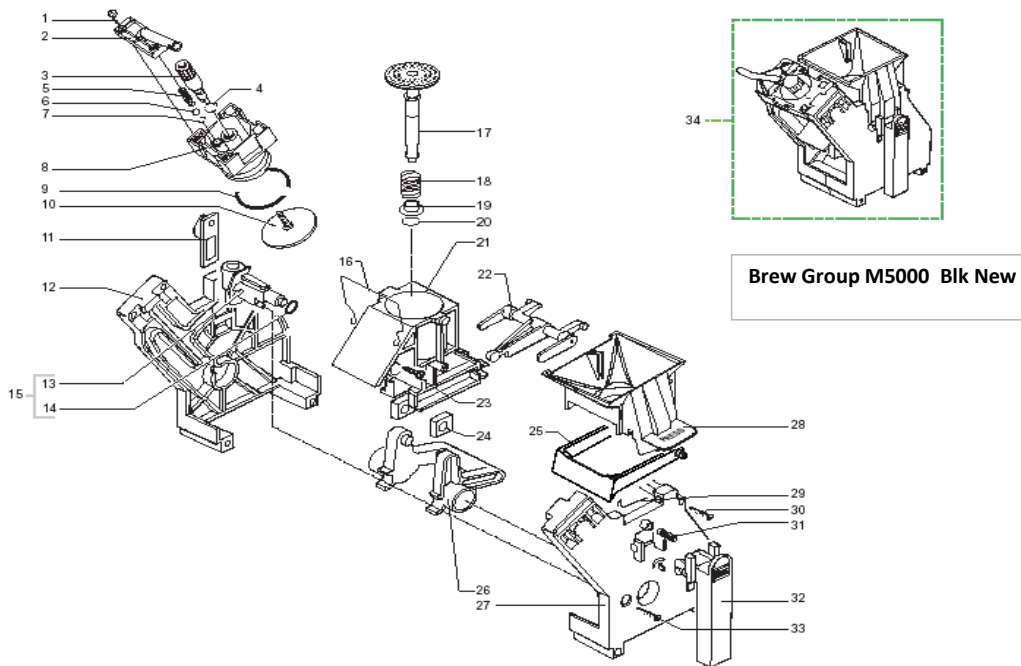

Villa Slvr, Blk, Slvr On Slvr, Blk On Blk

POS	SAECO No.	Brew Group M5000 Blk New E90050 Rev.02 Code: 11004181	NOTES	Special Order No.
Yellow = Not Available unless Special Ordered				
1	U140019	Screw, M3x16, Din 7505, Tcb		
2	#N/A	BLACK COFFEE OUTLET SLEEVE		11003790
3	227470150	Thumbscrew, Short Blk, New style		
4	NM02006	O-Ring, Epdm, R5, Thumbscrew		
5	9161222	Spring, Brew Group		
6	9991168	Seat, Glass, Brew Group, Magic		
7	NM02013	O-Ring, Epdm, 0080-15, Brew Gr		
8	#N/A	BLACK COUNTERPISTON FOR COFFEE UNIT		11003796
9	NM01044	O-Ring, Silicone, 0320-40		
10	11001458	Filter Screen, Brew Group,		
11	9161067150	Tab, Brew Group Switch, Magic		
12	#N/A	BLACK REAR PLATE FOR UNIT		11003792
13	#N/A	WATER INLET SLEEVE BLACK		9161.064.050
14	NM02007	O-Ring, Epdm, 2025		
15	20000440	Spare Sleeve Unit, Black		
16	11001556	Bale, Brew Group, Smart		
17	9161306150	Piston Assy, Grey		
18	#N/A	SPRING FOR PISTON		9161.198
19	#N/A	BUSH FOR PISTON NEUTRAL		9161.191
20	NM02018	O-Ring, Epdm, 0090-25, Orm		
21	#N/A	COFF.CONT.WITH BEAR FOR BREW UNIT P124		11003075
22	9161065150	Connector Rod, Brew Group		
23	#N/A	SCREW TCB TORX 10 3,5X14 PLAST.SS		129912521
24	#N/A	DRILLED BLACK BLOCK FOR UNIT		9161.094.050
25	9161094150	Drilled Black For Unit Grey		
26	#N/A	ELBOW SHAFT FOR UNIT BLACK		9161.066.050
27	#N/A	BLACK FRONT PLATE FOR UNIT		11003793
28	#N/A	BLACK HOPPER FOR PRESS UNIT		11003795
29	#N/A	SPRING FOR UNIT SCRAPER		9161.046
30	#N/A	SCREW TCB TORX 10 3,5X20 PLAST.SS		12000897
31	9161045	Spring, Chute, Brew Group		
32	9161069150	Handle, Brew Group, Magic		
33	#N/A	SCREW TCB TORX 10 3X25 PLAST.SS		12000550
34	9160027150	Brew Group, Vienna