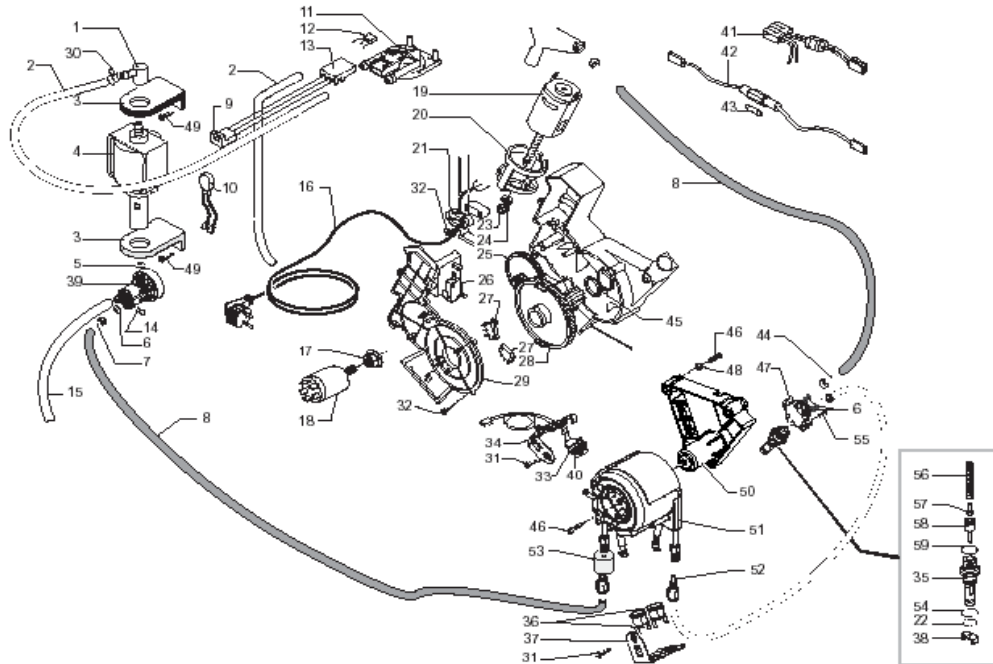

Villa Slvr, Blk, Slvr On Slvr, Blk On Blk

POS	SAECO No.	SUP018M Villa Slvr, Blk, Slvr on Slvr, Blk On Blk E74108 Rev. 04 Cod:10001496 - 1830 - 2036 - 2519	NOTES	Special Order No.
Yellow = Not Available unless Special Ordered				
32	129670202	Screw, M3.5x16, Tcb, D=8		
33	288582200	Temperature Sensor, Assembly		
34	126838217	Spring, Fixing sensor		
35	9011100	Valve Housing, Boiler, Magic D		
36	189428200	Thermostat, 175o		
	189428600	Thermostat, 175o, Sirius		
37	126838117	Retaining Clip, 2 Thermostats		
38	#N/A	M CURSOR FOR BOILER VALVE IN PLASTIC		9011.099
39	229452100	Compensation/Sfty Valve, Assy		
40	145951600	Insulating Disk, D=16 0.4 mm		
41	#N/A	PARTICULAR NOT AVAILABLE		
42	#N/A	CABLE 1 WIRE SIL.BLUE AWG18 + FUSE		183361062
43	#N/A	FUSE T15 AMP.DELAYED		184950200
44	#N/A	CONNECTOR AS.TEFLON 2X4 L=480 MM		11002649
45	91611320	Washer, Brew Drive Motor, Myla		
46	129932502	Screw, M5X30,UNI,7688,ZNP		
47	227900320	Support, Outlet Valve, 2 holes		
48	9161206	Screw, Spacers For Boiler		
49	#N/A	SCREW TCB3,9X9,5 DIN 7981 GALV		129517302
50	#N/A	V2 SUPPORT FOR ALUM. BOILER TYPE M5000		11011420
51	282058455	Boiler Assv, Cylinder, 120V		
52	227876800	Connector, Teflon, 2X4 L=235MM		
53	90001069	Protection, Folk Spring, D=4		
54	NM01064	O-Ring, Silicone, 0090-20, Nsf		
55	129910103	Screw, M3.5x15, Hi-Lo		
56	9011132	Spring, Boiler Pin		
57	90001067	Plunger, Boiler Valve, SS		
58	227660103	Needle valve, L=20		
59	140320459	O-Ring, Metric, 0080-20, Silicone		
	#N/A	AL. BOILER WITH RESISTANCE M5000 120V		282132855
	#N/A	AL. BOILER WITH RESISTANCE V3 M5000 120V		11000424
	#N/A	GEN. TURB. AS. W/O FILTER UNIFIED M5000		289434800
		WITH PART. N°01-02-09-11-12-13-15-30