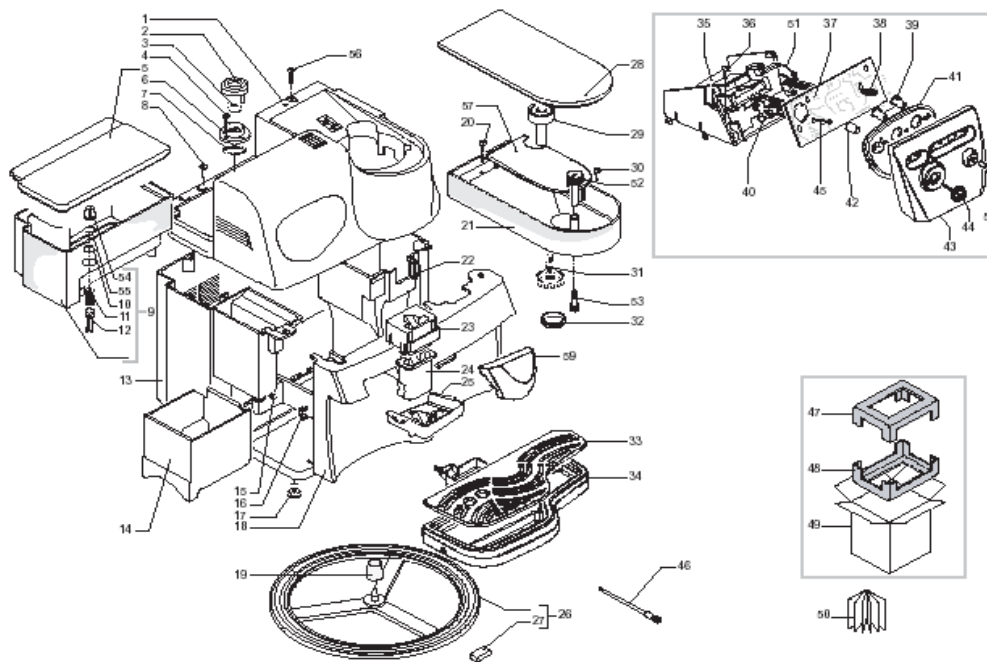

Villa Slvr, Blk, Slvr On Slvr, Blk On Blk

POS	SAECO No.	SUP018M Villa Slvr, Blk, Slvr on Slvr, Blk On Blk E74108 Rev. 04 Cod:10001496 - 1830 - 2036 - 2519	NOTES	Special Order No.
Yellow = Not Available unless Special Ordered				
27	9991096	Foot, Swivel Base		
28	#N/A	WHITE COFFEE CONTAINER LID M5000		0311.009.010
	#N/A	CARBONA COFFEE CONTAINER LID M5000		11004499
	11007685	Lid, Bean, Blk/Text M5000		
	311009580	Lid, Beans, Silver M5000		
29	9141051490	Knob, Grinder Adjustment		
30	U109029	Screw, M3.5X32, Profimat		
31	146000850	Gear, Grinder Adjustment		
32	9161270	Gasket, Bean Hopper		
33	11003456	Grate, Drip Tray, Black		
34	11003453	Drip Tray, Black		
	11003454	Drip Tray, Silver		
35	#N/A	BLACK SUPP. FOR ELECTRONIC CARD M5000		11006299
36	#N/A	PANELVIT TCB SCREW 3,5X12 D.7505 Z		129660902
37	181554655	Pcb, Cpu, Psb, 120V, New Boiler		
38	#N/A	SPRING FOR FUNCTION BUTTON		9161.22
39	#N/A	BLACK FUNCTION BUTTON M5000-SPIDEM		11004602
	#N/A	SILVER FUNCTION BUTTON M5000-SPIDEM		11003337
40	#N/A	ROLD SWITCH CM H1058		NE03.029
	186076255	Switch, On/Off, Vienna		
41	#N/A	BLACK BUTTONS SUPPORT M5000-SPIDEM 120V		11003439
42	11004604	Button, On/Off, Black		
	11003438	Button, On/Off, Silver		
43	#N/A	WHITE FRONT PANEL M5000-SPID.RST S/SCR.		11006548
	#N/A	CARBO. FRONT PANEL M5000-SPID.RST S/SCR		11004024
	#N/A	SILVER FRONT PANEL M5000-SPID.RST S/SCR.		11007423
	11007690	Panel, Front, Silver		
	#N/A	CARBO. FRONT PANEL M5000-SPID.RST S/SCR		11006591
	#N/A	BLACK/TXT FRONT PAN.M5000-SPID.RST S/SCR		11007687
	11008980	Panel, Front, Black		
44	11004608	Knob, Doser Adjuster, Black		
	11003460	Knob, Doser Adjuster, Silver		
45	129660202	Screw, M3X12, Bean Hopper		
46	41338	Brush, Cleaning, Metal		
47	#N/A	UPPER INSERT POLYST.BOX M5000-SPID/REST		13000262
48	#N/A	LOWER INSERT POLYST.BOX M5000-SPID/REST		13000263
49	13000241	Box, Villa Series		
	#N/A	FLEXOGRAP.BOX V2 M5000 RST SPI VILLA ITA		13000643
	#N/A	LITOGRAPH. BOX M5000 RST FUST PRIMOT.		13000548