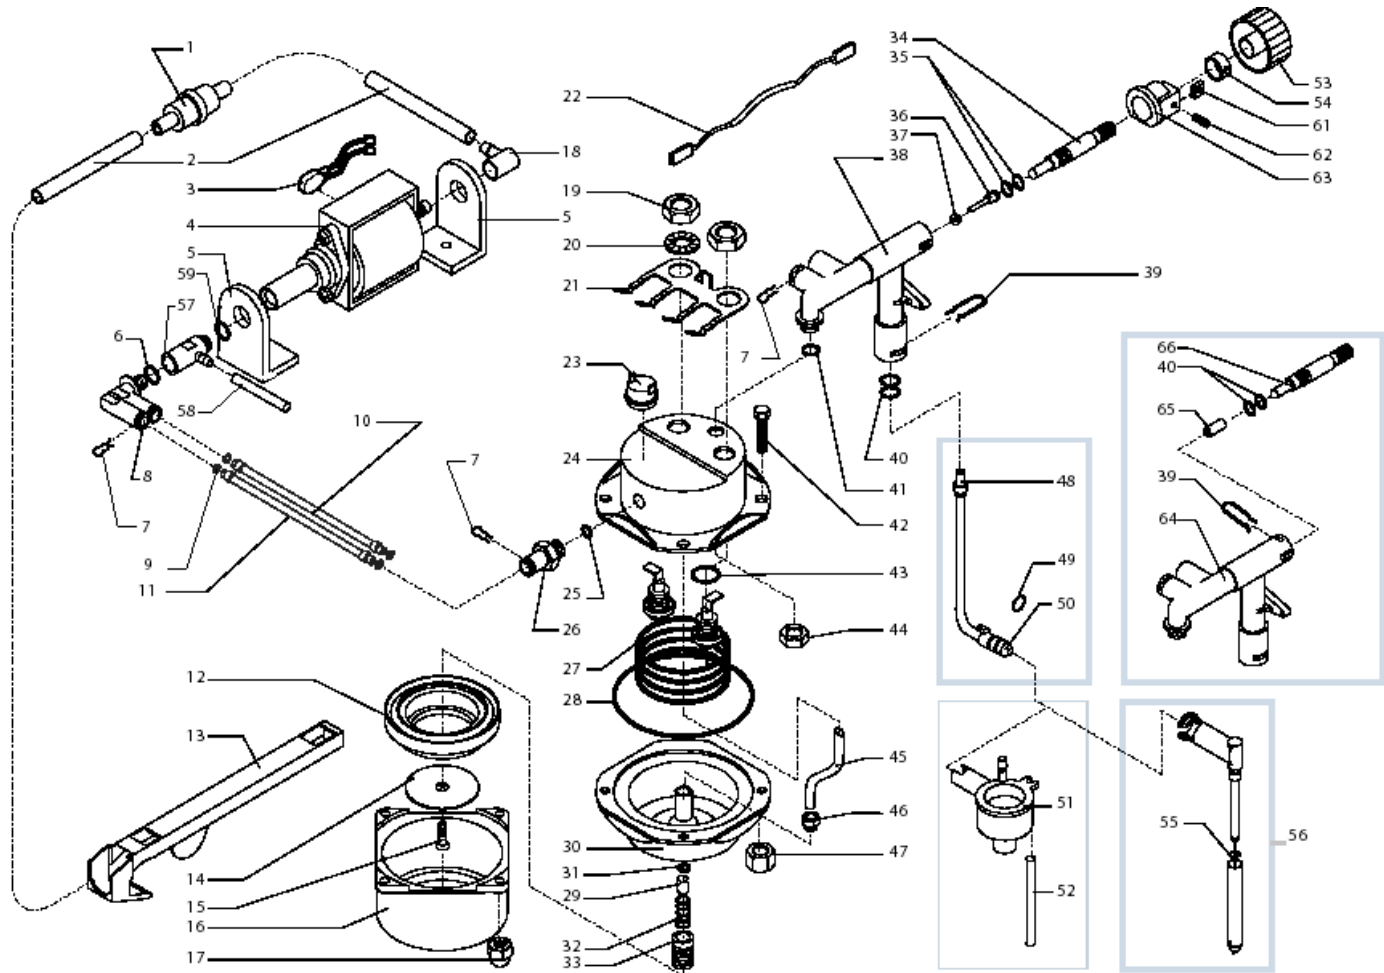

Pos.	Item#	Description	Comments
33	222761168	Special Order	
34	145848400	Special Order	
35	222839153	Special Order	
	222839141	Special Order	
36	128160200	Special Order	
37	142840500	Lamp, Green Indicator Light	
38	142900300	Lamp Cable Assy	
	188541655	Lamp Assy 120V,Magic Combi	
39	186075385	Switch On/Off Magic Esp/Combi	
40	186053293	Switch,Brewing,Magic Combi	
41	142880350	Trim Ring,Switch,Gray,Magic Co	
42	223000150	Special Order	
	223000141	Special Order	
	223000153	Special Order	

Pos.	Item#	Description	Comments
		Da matr. 20011047953	
38	228443220	Special Order	
		Da matr. 20011047953	
39	126764018	Spring Clip, Steam Tube	
40	140321861	O-Ring 2025 ***	EPDM
41	140323062	O-Ring 2043	Silicone
42	129680802	Screw, M5x20, W/washer	
43	140322262	O-Ring 2050,Heat Element***	Silicone
44	123390520	Nut 1/8 Gas H=6,Ch14	
45	129313121	Intern, Perform,Tube Ss	
46	127963820	Straight Brass Conn	
47	123160502	Nut,M5,Uni5587-68	
48	229350408	Steam Arm, Magic Cappuccino	
49	140324461	O-ring, Metric, 0060-20	EPDM
50	142270600	Cappuccinatore Teflon Conn W/N	
		142270650	Special Order
51	142520130	Cappuccinatore White Plug-In	
		142520150	Cappuccinatore Black Plug-In
52	149360400	Tube, Silicone, CappTore	
53	147711550	Steam Knob, Idea,Cafe Charisma	
54	120460100	Clamp	
55	140324761	O-Ring Pannarello Plug-In Vers	
56	227430530	Pannarello, Plug-In Assy White	
		227430550	Pannarello, Plug-In Assy,Blk
57	149452450	Valve S3	
58	149360200	Tube Silicone, 5X8	Matassa in Kg
59	140324062	Special Order	Silicone
60	149193950	Special Order	
61	123451900	Nut, M4, 8X8X4	
62	125580104	Set Screw, M4x8, UNI 5929, Bur	
63	142200350	Steam Valve Cam	
64	226474200	Special Order	
		Fino a matr. 20011047952	
65	141910764	Steam Valve Seat,Via Veneto Co	
		Fino a matr. 20011047952	
66	120644320	Special Order	
		Fino a matr. 20011047952	