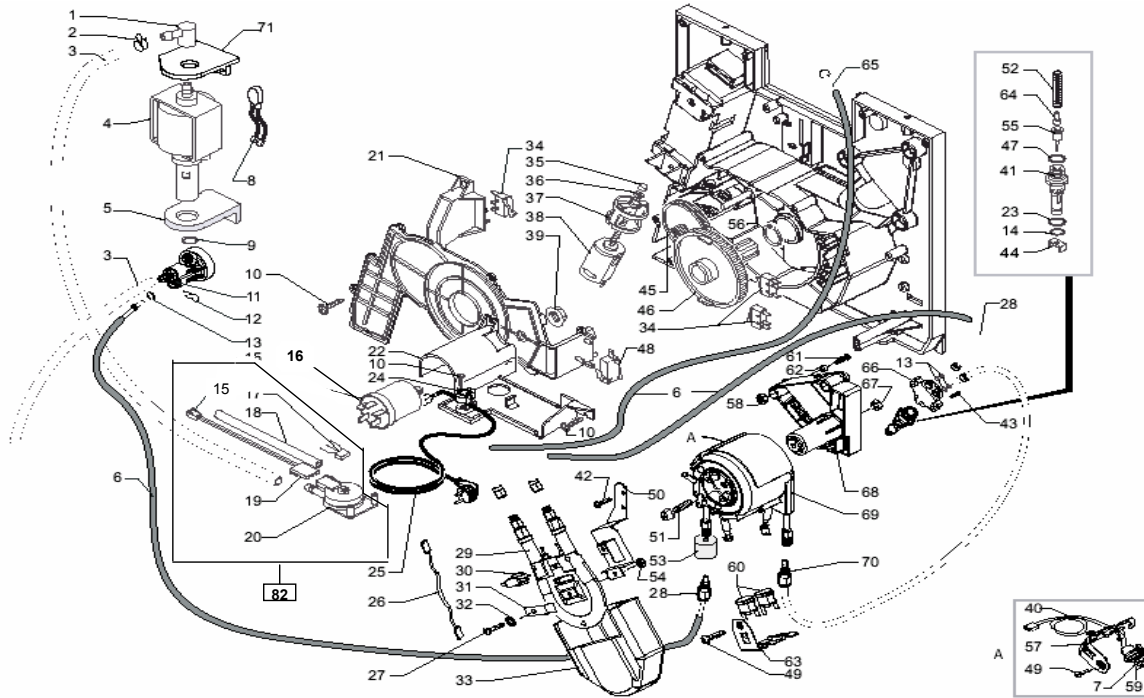

Incanto Sirius

POS	SAECO No.	SUP021YADR Incanto Sirius E74079 Rev.05 Cod 740823049	NOTES	Special Order No.
Yellow = Not Available unless Special Ordered				
40	288582300	Electronic Sensor. Assv		
41	9011100	Valve Housing, Boiler, Magic D		
42	129573402	Screw, M4x10, Din 7985		
43	129910103	Screw, M3.5x15, Hi-Lo		
44	9011099	Lever, Boiler, Magic Deluxe		
45	146000759	Gear, Brew Drive Motor, 12/90		
46	9121069	Gear, 108 Tooth, Brew Drive		
47	140320459	O-Ring, Metric, 0080-20, Silicone		
48	90001059	Microswitch, Saia, X3M5		
49	129573202	Screw, M4x8, Uni 8112, Tcb		
50	129025002	Bracket, Galvanized, Boiler		
51	129932202	Screw, M5x20, Znp, Galvanized		
52	9011132	Spring, Boiler Pin		
53	90001069	Protection, Folk Spring, D=4		
54	U302003	Nut, M4, Uni 5588, Profimat		
55	227660103	Needle valve, L=20	Old vender No. 227660103 as of Rev.5	
56	91611320	Washer, Brew Drive Motor, Myla		
57	126838217	Spring, Fixing sensor		
58	U310003	Nut, Self-lock, M5, UNI 7473	UP TO S/N 9005SA40230571	
59	145951600	Insulating Disk, D=16		
60	189428200	Thermostat, 175o		
61	U044020	Screw, M5x30, Uni 7688, Znp	UP TO S/N 9005SA40230571	
62	129932502	Screw, M5X30, UNI, 7688, ZNP	FROM S/N 9005SA40230572	
63	9161206	Screw, Spacers, For Boiler		
64	126838117	Retaining Clip, 2 Thermostats		
65	90001067	Plunger, Boiler Valve, SS	Old vender No. 227480203 as of Rev5	
66	22787540	Tube Assv, Teflon, 2x4, L=330		
67	N/A	BRASS/NIK CONNec. FOR BOILER SUPPORT	Old vender No. 227900303 as of Rev.5	147922700
68	123453902	Nut, Self-lock, M5, 8 Din 980		
69	N/A	SPARES KIT SUPPORT BOILER SMART	UP TO S/N 9005SA40230571	20000204
70	149197700	Support, Boiler, SS	FROM S/N 9005SA40230572 T	
71	282058458	Cylinder, Boiler Assv, 120V		
72	282058455	Cylinder, Boiler Assv, 120V		
73	227876800	Connector, Teflon, 2X4 L=235MM		
74	N/A	PUMP SUPPORT HOLE 13.2 RED		149205710
82	289435200	General Turbine For Smart Assv With Part # 15-17-18-19-20		
83	282135555	Alum Boiler, 120V Complete Assv WITH PART, N° 7-13-14-23-26-40-41-43-44-47-49-51-52 53-55-57-58-59-60-63-64-66-67-68-69-70