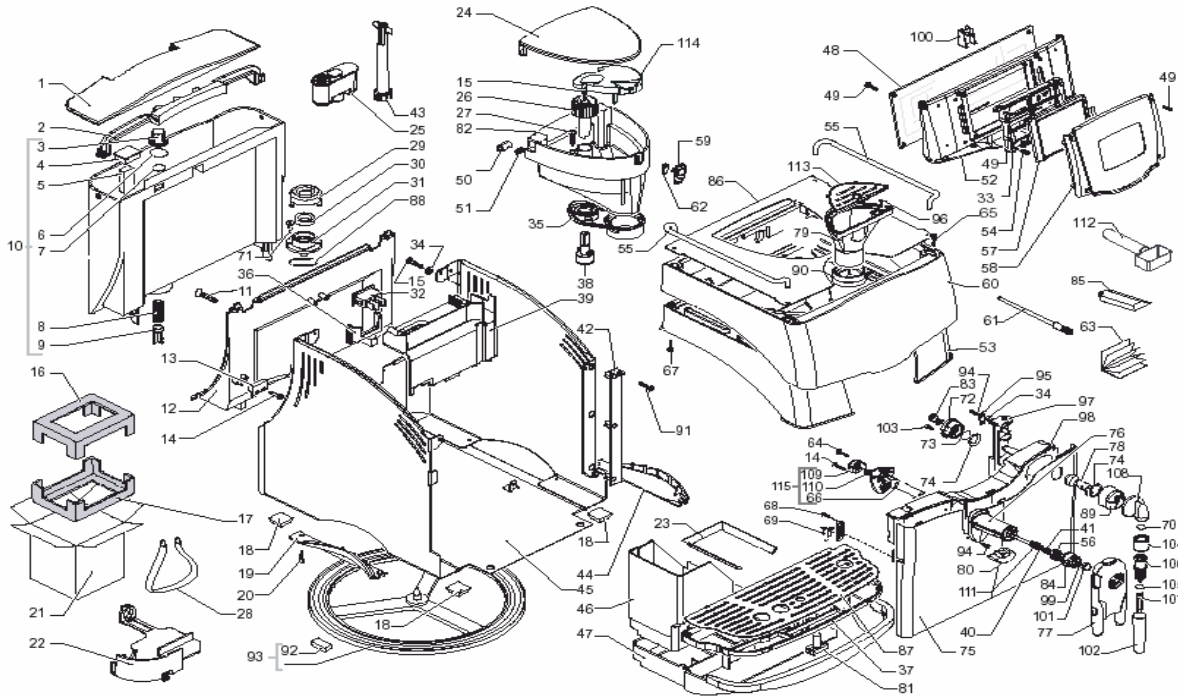

Incanto Sirius

POS	SAECO No.	SUP021YADR Incanto Sirius E74079 Rev.05 Cod 740823049	NOTES	Special Order No.
Yellow = Not Available unless Special Ordered				
45	222360421	Housing, Sirius		
46	142602299	DUMP BOX BLACK UNPAINTED SMART	Old vender No.142602299 up to Rev.5	
47	229630852	Drip Tray, Sirius		
48	181556000	Board, CPU, Sirius		
49	N/A	PANELVIT TCB SCREW 3X8 DIN 7505 ZNP		129661302
50	147472750	Pin, Deadlock Spring		
51	126838818	Spring, Bean Hopper, Sirius		
52	149201552	Support, Electrical Card, Blk		
53	222813350	Cover, W/Opening, Black		
54	N/A	INSERT DISPLAY SUPPORT SIRIUS NBR		145898160
55	N/A	CUPS PROTECTION SMART/DIG.CHROMED		227751808
56	149198700	Support, Adjustment Knob, SBS		
57	181556400	Display Board, Electronic, Sir		
58	224890850	Front Panel, Sirius		
59	149252850	Opening Button, Bean Hopper		
60	142852200	Cover, External, Sirius		
61	22847684	Cover, Smart, Blk, 120V, Comp		
62	127390100	Brush, Cleaning		
63	126838918	Spring, Release Button, Bean		
64	165897000	Cd, Manual, Incanto Sirius		
65	N/A	INSTRU.MANUAL SAECO TYPE SUP021YADR GB/F/E		165897017
66	U109005	Screw, M3,5X16, Profimat	Old vender No. U109.005 up to Rev.5	
67	N/A	SCREW TORX TCB 3,5X16 F TIP BL		U143.018
68	149501350	Dispenser, Coffee Tube, Sirius	Old vender No. 149501350 up to Rev.5 s/n 9006SA40349625	
69	U046003	Screw, M4 X 12, Thermal Block		
70	129670302	Screw, M2,9x9,5		
71	146313750	Lever, Disengage Back Door		
72	140324461	O-Ring, Metric, 0060-20		
73	N/A	SCREW TSP3,5X9,5 DIN 7982 SS		129535721
74	149200450	Support, Steam Wand, Black		
75	140329162	O-Ring, Silicone, 70SH		
76	148620900	Seal, Steam Wand, Sirius		
77	228982921	Front Door, Sirius		
78	229184704	Support, Coffee Dispenser		
79	223701050	Dispensing Head, SBS, Black		
80	147922249	Connector, Steam Wand, New		
81	149261500	Hopper, Preground Doser		
82	145854962	Seal, Coffee Dispenser, V2		
83	80001022	Float, Drip Tray		
84	142714400	Bean Hopper, Sirius		
85	14596950	Retaining Insert, Teflon, Siri		
86	227701104	Dial, SBS		
87	11005044	Grease Tube, 5gram	As of Rev.5 the key (142660259) is no longer used. Replaced with grease tube 90001051	
88	90001051	Brew Group Key, Italia	As of Rev.5 the key (142660259) is no longer used. Replaced with grease tube 11005044	
89	282800840	Lid, Cupwarming, SS 230V		
90	90001053	Grill, Drip Tray, Italia SS