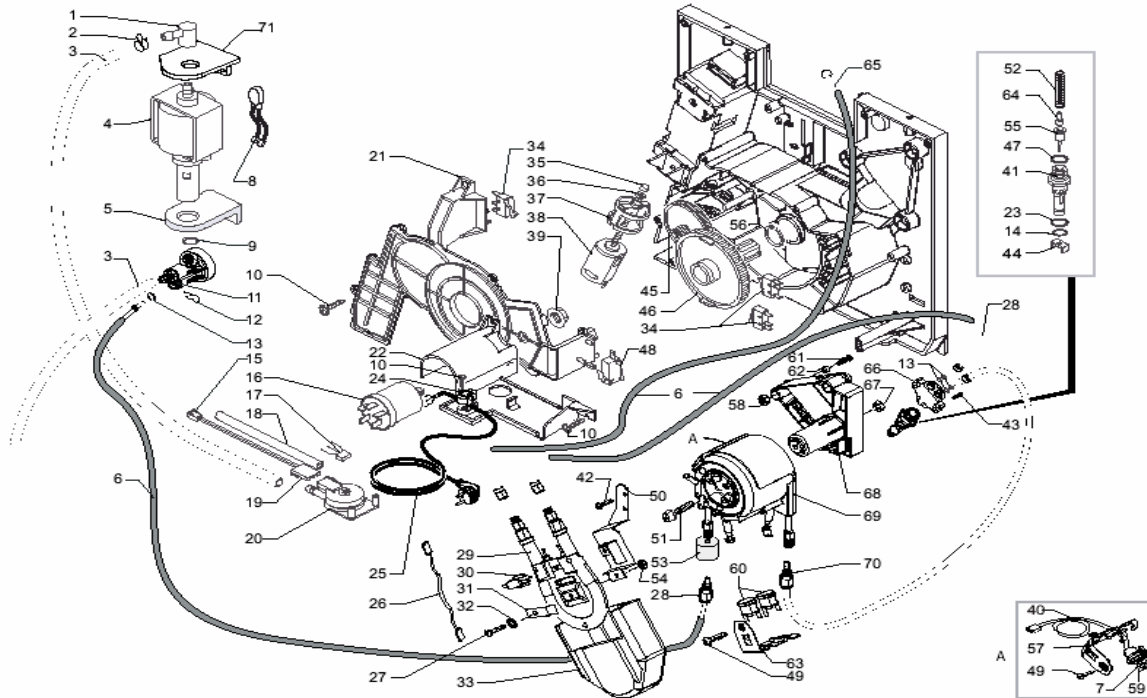

Incanto Sirius

POS	SAECO No.	SUP021YADR Incanto Sirius E74079 Rev.05 Cod 740823049	NOTES	Special Order No.
Yellow = Not Available unless Special Ordered				
1	147920150	Fitting, 90o. Pump Inlet		
2	184320200	Hose Clamp, Water Line, SA's		
3	149360200	Tube, Silicone, D=8x10		
4	12000131	Pump, Ulka, 120V, 60Hz		
5	80001005	Support, Eaton Pump		
6	149361200	Tube, Silicone, Blk, 7.5x9.3		
7	N/A	ELECTRONIC BOARD WITH SENSOR KIT		181553000
8	N/A	THERMAL PROTECT 120 C CABLE.125/3 120V		289201000
9	NM02028	O-Ring, Epdm, 2015	Old vender No. 140321961 O-ring, Epdm, 2031 as of Rev.5	
10	129670202	Screw, M3.5x16, Tcb, D=8		
11	229452100	Compensation/Sfty Valve, Assv		
12	9011144	Clip, Hairpin, Teflon Tube		
13	140328059	O-Ring, Silicone, 2015		
14	NM01057	O-Ring, Silicone, 0050-20		
15	N/A	3POLE CONNECT. AS. TURBINE JP18 SMART		283551300
16	184651100	Filter, V, Digital		
17	184651500	Power Filter, Charisma/Vspresso		
18	N/A	PARTICULAR NOT AVAILABLE SEE PART # 20		
19	9161018	Fork, Flowmeter Assy, Vspresso		
20	286473300	Flowmeter Casing, W/Sensor Kit		
21	80001007	Cover, Brew Drive Motor		
22	N/A	TURBINE SUPPORT SMART		149194800
23	NM01035	O-Ring, Silicone, 0090-20		
24	N/A	CABLE CLAMP V0 MAGIC ESP COMBI III		148600600
25	183922450	P.CABLE STT 16AWG USA BLACK L=1500		
26	183441062	Thermofuse, 120V, 229C		
27	129823802	SCREW, M4 X 8		
28	227874900	Connector, Teflon, 2x4 L=250mm		
29	288140455	HEATING-ELEMENT BLECKMAN ASSY. 1000W 120V		
30	189428300	Thermostat, 175o		
31	N/A	THERMAL FUSE FIXING PLATE		127535319
32	128310404	Washer, A4, Uni 8842, Burnish		
33	147755900	Protection, Heat Exchanger, RS		
34	NE05038	Switch, Brew/Dump, Magic		
35	N/A	SINTERED BUSH FOR MOTOR		9121.046
36	148380200	Washer, Vspresso, D=5		
37	80001008	Antivibration, BrewDrive Motor		
38	286892555	General Motor Assy, 120	Old vender No. 286892555 as of Rev.5	
39	N/A	FLANGE NUT M8 TOOTHED BASE GALV.		123453602