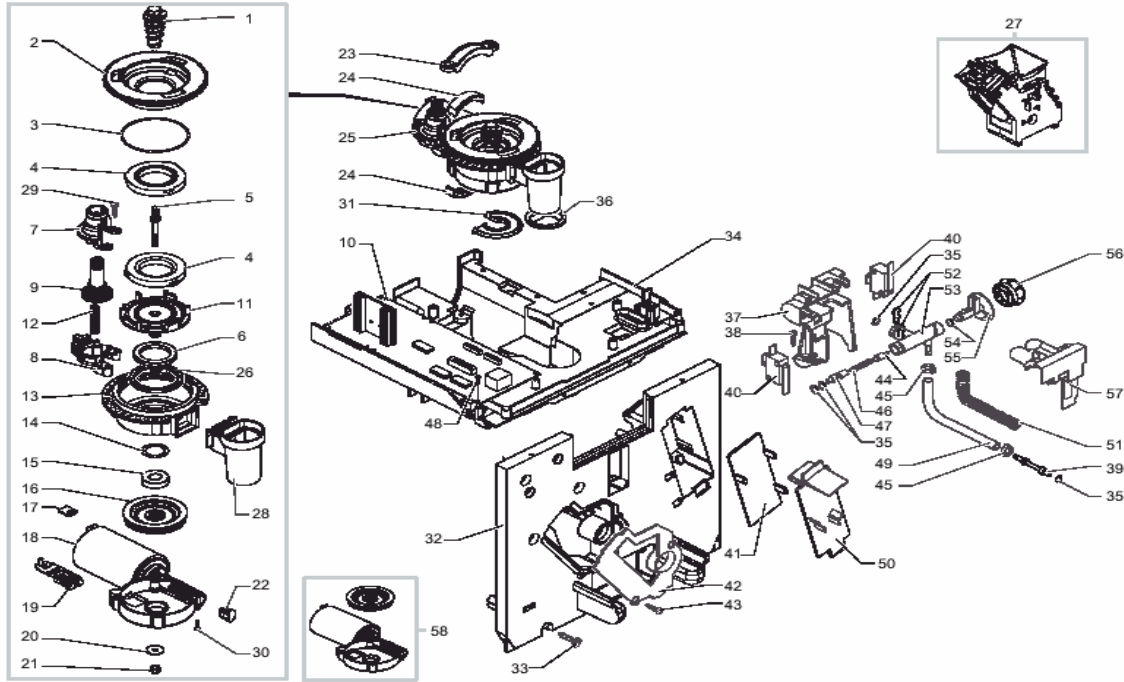

Incanto Sirius

POS	SAECO No.	SUP021YADR Incanto Sirius E74079 Rev.05 Cod 740823049	NOTES	Special Order No.
Yellow = Not Available unless Special Ordered				
1	9141001	Worm Gear, Grinder, 5P/7P		
2	149198250	Support,Upper Grinder		
3	140328960	O-Ring, Metric, Epdm, 0530-15		
4	146520100	Grinder Burr, Ceramic, Sirius		
5	127473603	Pin,Steel M4-M6		
6	123030300	Bearing, Axial EKKO 342.35252		
7	N/A	UPPER GEAR SUPPORT COFFEEGRINDER SMART		149199750
8	N/A	LOWER GEAR SUPPORT COFFEEGRINDER SMART		149199850
9	N/A	COFFEE GRINDING ADJUSTMENT GEAR SMART		146002150
10	181556155	Pcb, Psb, 120V, Sirius		
11	N/A	LOWER GRINDER SUPPORT COFFEEGRINDER		149198350
12	N/A	SPRING FOR ADJUSTMENT GRINDING GEAR		126772918
13	142905450	Outlet,Upper Body		
14	N/A	CRINKLE WASHER 21,8X15,8X0,2		128381800
15	N/A	RADIAL BEARING 61900.2RS1		123030200
16	N/A	PARTICULAR NOT AVAILABLE SEE PART #58	UP TO S/N 9005SA40370781	
17	226000300	Gear, Grinder Motor	FROM S/N 9005SA40370782	
18	181554200	ELECTRONIC BOARD WITH SENSOR HAL506 SF-K	Old vender No. 181554200 as of Rev5 Up to s/n 9005SA90357734	
19	N/A	PARTICULAR NOT AVAILABLE SEE PART #58	UP TO S/N9005SA40370781	
20	N/A	MOTOR COFFEEGRINDER/V3 ASS. 120V	Old vender No. 11003243 as of Rev.5 From s/n 9005SA40370782 - ONLY 120V	11003243
21	149199050	Sensor Support, Grinder Motor		
22	N/A	FLAT WASH,DI=4,3 DE=14 SP=1,5 GALV.		128381902
23	123453102	Nut, Self-Lock, M4 Din 982		
24	N/A	CAP FOR WORM SCREW MC/V3 CENTRING		149214800
25	144752300	Bracket, Motorflange, Sirius		
26	145854562	Support, Grinder Motor		
27	286883655	Grinder Assy, Sirius		
28	140360500	Felt Ring,45,4x39,4x4		
29	N/A	BREW UNIT WITH VALVE SMART		225802550
30	225802650	Brew Group, Incanto Sirius	(SEE COD. EXP. E90041)	
31	222870250	Preground Chute		
32	80001013	Screw, M3,5x18, Din 7505, Zinc		
33	N/A	PANELVIT TCB SCREW 3,5X25 D.7505 ZN		129661702
34	145854662	Gasket, Antivibration, Motor		
35	227533000	Boiler Support Plate Assy		
36	129670202	Screw, M3,5x16, Tcb, D=8		
37	147532300	Support Plate, Grinder, Sirius		
38	140328059	O-Ring, Silicone, 2015		
39	145854462	Gasket, Dosing Chamber