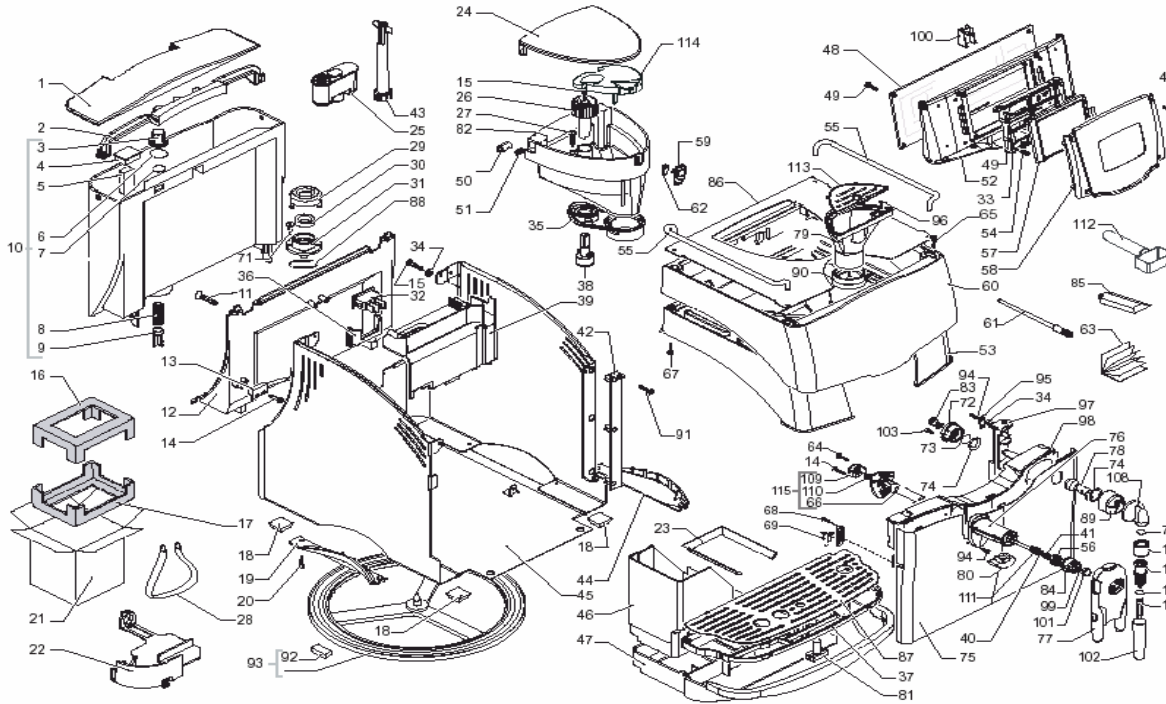

Incanto Sirius

POS	SAECO No.	SUP021YADR Incanto Sirius E74079 Rev.05 Cod 740823049	NOTES	Special Order No.
Yellow = Not Available unless Special Ordered				
1	142816500	Lid, Water, Sirius		
2	90001002	Handle, Water Tank, Italia		
3	N/A	WATER TANK FILTER		
4	142844380	Cap. Float, Vienna Digital	Old vender No. 142844380 up to Rev.5	144650800
5	9161112150	Float, Water Tank, Magics		
6	90001004	O-Ring, Metric, Epdm, 0019-10		
7	90001005	O-Ring, Metric, Epdm, 0060-30		
8	90001006	Spring, Water Tank Valve		
9	90001007	Piston, Water Tank Valve		
10	222693500	Water Tank, Assy, Sirius		
11	N/A	SCREW TCB 2.9X6,4 DIN 7981 BZ NICK	Old vender No. 129511903 up to Rev.5	12000381
12	149194650	Support, Water Tank		
13	283551955	2 Pole Level Sensor Smart 120V		
14	N/A	HI-LO TC SCREW 3X10 STEEL		129910921
15	N/A	SCREW PANELVIT TCB 3X16 DIN7505 BRU		129661204
16	N/A	UPPER TECHMATE INSERT FOR BOX SMART1		175898600
17	N/A	LOWER TECHMATE INSERT FOR BOX SMART		175897300
18	80001002	Foot, Adhesive, Square, Blk		
19	225920208	Handrip, SX Smart, Chromed		
20	129511803	Screw, M2.9X6.4, Nickle		
21	178517600	Box, Incanto Sirius		
22	13000050	Box, Incanto Rondo, NEW		
23	148601650	Grommet, Power Cable		
24	90001014	Seal, Drip Tray, Italia		
25	142816700	Lid, Bean, Sirius		
26	223070200	Filter, Aqua Prima		
27	227721800	Knob, Grinder Adjustment		
28	U142005	Screw, M4.5x16, Tcb, Din 7505		
29	N/A	BAND FOR LIFTING L=1550 H=300 MM		179990300
30	701031150	Cover, Wtr Tnk Valve, Inlet		
31	145842900	Gasket, Water Tank, 5P/7P/Maq		
32	701014150	Flange, Water Tank Valve		
33	NE03.038	Switch, Bipolar, Fusit C1250AR		
34	149202400	Support, Display, Sirius		
35	128310321	Washer, A3, Uni 8842, SS		
36	145854760	Gasket, Bean Hopper, Sirius		
37	N/A	SWITCH GENERAL SUPPORT BLACK SMART		149202550
38	229183752	Support, Grill, Drip Tray		
39	145897300	Adjustment Gear, Coffee Doser		
40	147755800	Coverplate, Power Cable		
41	140326661	O-ring, Metric 0040-20, EPDM		
42	126772518	Spring, Adjustment Dial, SBS		
43	226481450	Door Hingae, Kit, Incanto Siriu	UP TO S/N 9005SA40022836	
44	22630550	Door Hingae, Black	FROM S/N 9005SA40022837	
45	145902250	Applicator, Aqua Prima Filter		
46	225920108	Handrip, DX Smart, Chromed		