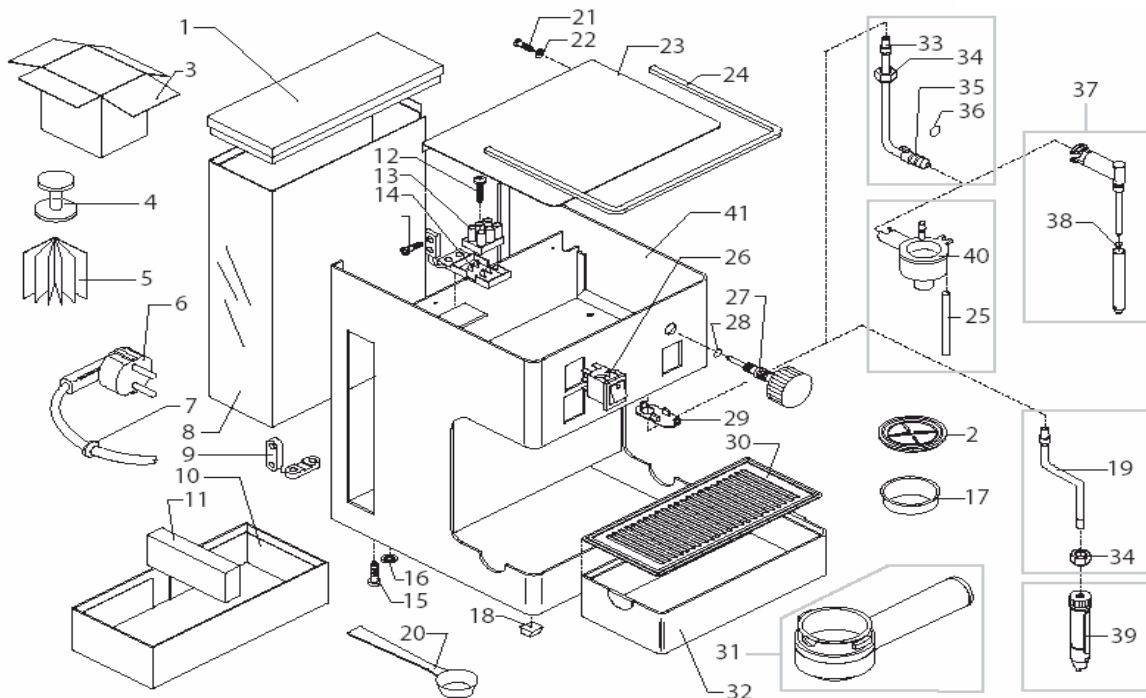

Espresso Classico Blk-SS

POS	SAECO No.	SIN015 Espresso Classico Blk-SS E71008 Rev.10 Cod: 711712009/711712050	NOTES	Special Order No.
Yellow = Not Available unless Special Ordered				
1	142802050	Lid, Water, Espresso Classico		
2	N/A	COPERC. NER. CONT. ACO. 2002 SER. ORZO CREM		222781750
3	145849762	Gasket, Pod, For Pod Handle		
3	178514100	Box, Saeco Aroma		
3	178502100	Box, Espresso Classico, Nero		
4	N/A	SCATOLA FLESSOGR. ORZO CREM BY SAECO		178505400
4	147800362	Tamper, Male/Female, Black		
5	N/A	LIBRETTO ISTRUZIONI TYP SIN 015		165926400
5	N/A	LIBRET. ISTRUZION. ORZO CREM BY SAECO		165939800
6	N/A	CAVO ALIMENTAZ. SCHUKO NERO L=1600MM		183502000
6	N/A	CAVO ALIMENTAZ. AUSTRALIA NERO L=1600MM		183504000
6	N/A	CAVO ALIMENTAZ. USA/UL NERO L=1600MM		183920150
6	N/A	CAVO ALIMENTAZ. JAPPON NERO L=1600MM		183506000
6	N/A	CAVO ALIMENTAZ. CH NERO L=1600 MM		183501000
6	N/A	CAVO AL. TAIWAN HVCTF 3XT. 25 NERO L=1600MM		183990650
7	N/A	PASSAFILO AB/9 NERO 50SHORE 1017512		187640100
8	142690381	Water Tank, Espresso Classico		
9	188600550	Clamp, Cable, Vapore/Profi		
10	141480250	Knock Box, Black		
11	125890524	Wood Block, Knock Box		
12	129513203	Screw, M2.9X15.9, Nickle		
13	186800400	Terminal Block, Filter Holder		
14	N/A	STRINGICAVO TYP VOLPINO		148600100
15	129910103	Screw, M3.5x15, Hi-Lo		
16	N/A	RONDELLA ELASTICA X ALBERI D=2 MM		128210200
17	N/A	FILTRO X CIALDA F.D=31 H=20.2 P=2 C/GOLE		124653221
18	147620600	Foot, Rubber, Aroma		
19	229380508	Steam Wand, Assy		
20	146680150	Measuring Spoon, Coffee, Black		
21	129511803	Screw, M2.9X6.4, Nickle		
22	128310321	Washer, A3, Uni 8842, SS		
23	122803921	Cover, Stainless, Esp Classico		
24	145846662	Gasket, Lid, Espresso Classico		
25	149360400	Tube, Silicone, 3.5x6, Capp'T		
26	186051800	Switch, Power, Steam/Brew		
27	147731050	Knob, Steam, Black, Aroma		
28	NM02001	O-Ring, Epdm, 2018, Profimat		
29	145892250	Insert, Steam Tube, Esp Classi		
30	125740521	Grill, Drip Tray, Aroma