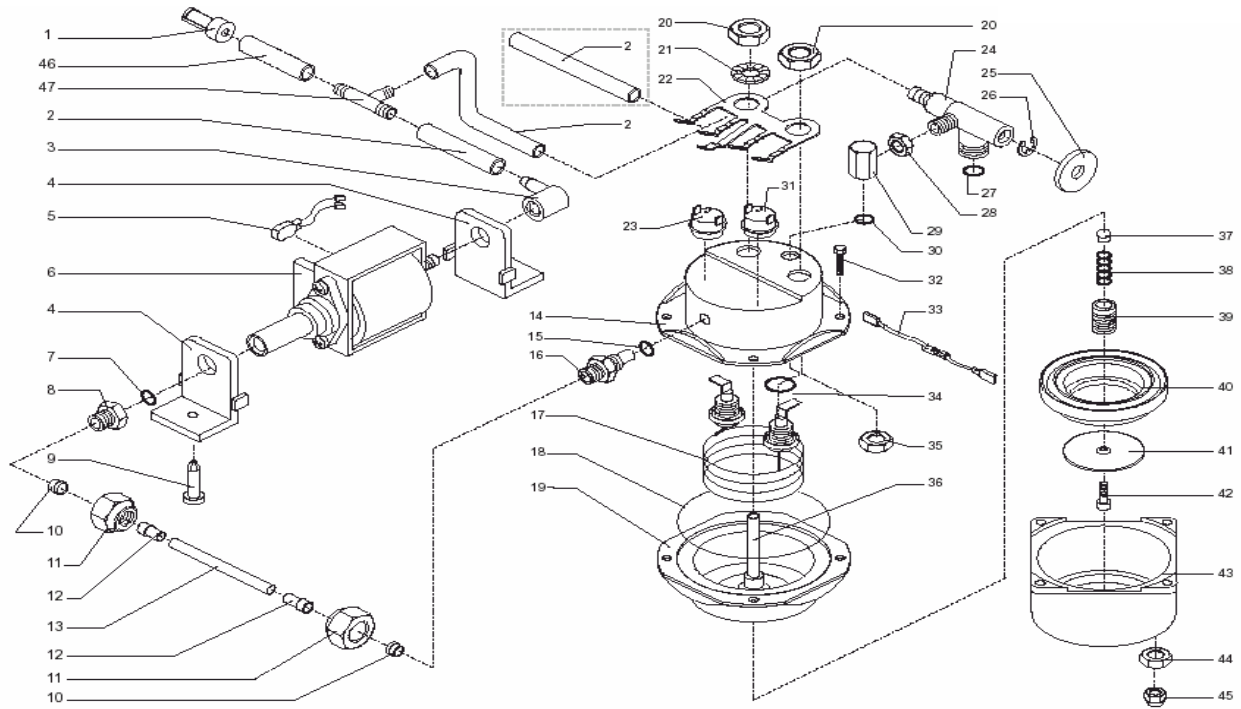

Espresso Classico Blk-SS

POS	SAECO No.	SIN015 Espresso Classico Blk-SS E71008 Rev.10 Cod: 711712009/711712050	NOTES	Special Order No.
Yellow = Not Available unless Special Ordered				
1	N/A	FILTRO IN ASPIRAZIONE		144650100
2	1501022	Tube, Silicone, 5x10, L=156		
3	147920150	Fitting, 90o, Pump Inlet		
4	N/A	SUPPORTO POMPA TYP ULKA		149181550
5	N/A	AS.TERMPR.TERMICO 120°C CAV.121/121		289200100
6	289200200	Thermal Breaker, Ulka, Vienna		
7	N/A	POMPA ULKA EP5/S GW 230V-50HZ		12000140
8	N/A	POMPA ULKA EP5/S GW 100V-50/60HZ		12000130
9	N/A	POMPA ULKA EAP5/S 120V-60HZ		12000142
10	N/A	POMPA ULKA EP5/SD1 GW 230V-50HZ - ORZO C		12000145
11	140321961	O-Ring, Epdm, 2031		
12	11001194	Fitting, Pump, TEA/Brass		
13	N/A	RIVET.PLAST.NER.D1=9,5 X FORO D=5,5		148050150
14	121800420	Ferrule, Brass, L=7		
15	123460120	Nut, Compression, 1/8"		
16	11008877	Insert, TEA/Brass, OD4xID3xL10		
17	9971015	Tube, Teflon, 6,5 Ft. Section		
18	122902121	Boiler Top, Stainless Steel		
19	140320762	O-Ring, Silicone, 108		
20	127960920	Connector, Strait, Boiler		
21	188150351	Heat Element, 120V,900W, Maest		
22	140322962	O-Ring, Silicone, 176, Flange		
23	222890600	Boiler Bottom, Stainless Steel		
24	123452000	Nut, M12 X 1,25, H=4,5Mm		
25	128311204	Washer, A12, Uni 8842, Burnish		
26	126833921	Spring, Clip, Thermal Hold Down		
27	189425100	Thermostat, 127D		
28	228455200	Steam Valve Body		
29	N/A	ROSETTA 9X27X2 ZINCATA		128170302
30	120350504	Retaining Ring E, 7434		
31	140321861	O-Ring, Epdm, 2025		
32	123390420	Nut, 1/8", H=4,5		
33	N/A	RACCORD.RUB/CALD.INOX CAD-SAMBA OT/TEA		11001193
34	140323062	O-Ring, Silicone, 2043		
35	189422000	Thermostat, 95o		
36	N/A	TERMOSTATO 98° INT-01L-1547 ORZO CREM		189422500
37	129680802	Screw, M5x20, W/washer		
38	183404462	Thermal Fuse, AWG18, 152°		
39	140322262	O-Ring, Silicone, 2050		
40	123390109	Nut, 1/8 GAS H=6 CH=14 Nickelp		
41	129311220	Tube, Boiler, Internal		
42	149450588	Valve, Silicone Ball		
43	126761518	Spring, Outlet Valve		
44	12960820	Bushing, Outlet S/S Boiler Br		
45	145841500	Gasket, Brew Head, New Style		
46	123741421	Shower Screen, Brew Head, SS		
47	129854021	Screw, M4X8, Uni 7688		