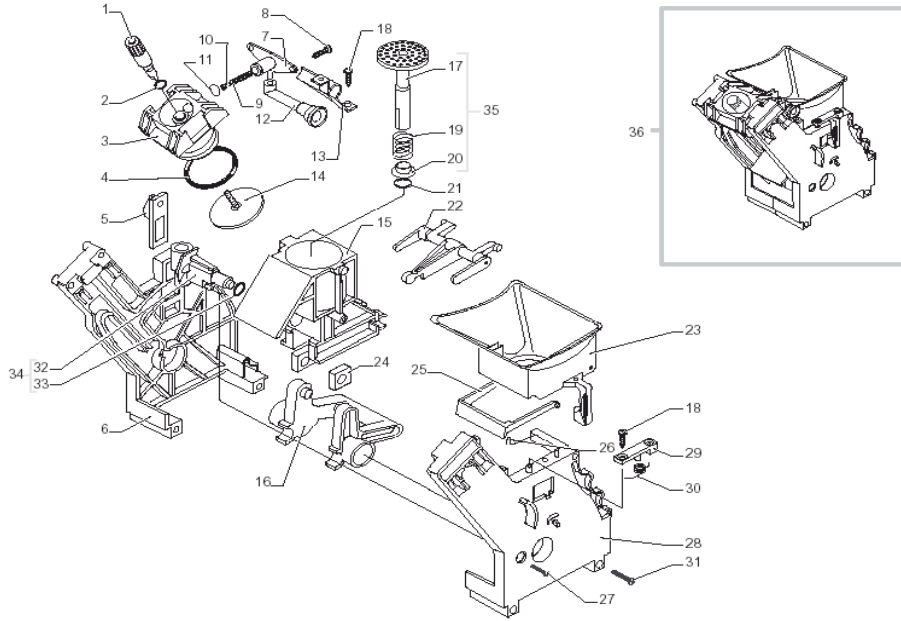

Easy Black

POS	SAECO No.	Brew Group E90029 Rev. 04 Code: 11004183	NOTES	Special Order No.
Yellow = Not Available unless Special Ordered				
1	#N/A	PIN GREY ASS.FOR PERCOLATOR		227470159
	227470150	Thumbscrew.Short Blk,New style		
2	NM02006	O-Ring, Epdm, R5, Thumbscrew		
3	9161369150	Brew Group Piston head, Smart		
4	NM01044	O-Ring, Silicone, 0320-40		
5	#N/A	COUPLING PLATE BREW UNIT SMART		9161.373.150
6	#N/A	GREY REAR PLATE FOR BREW UNIT SMART		9161.375.150
7	9161377150	Bracket, Valve Stem, Smart		
8	#N/A	HI-LO TC SCREW 3X10 STEEL		129910921
9	126771918	Spring, Check Valve		
10	149452700	Ball, Check valve		
11	140328761	O-ring, Metric 0060-15		
12	9161372	Brewing Pipe, Silicone, Black		
13	#N/A	BREWING PIPE LOCK BREW UNIT SMART		9161.371.150
14	9161212	Filter Screen, Upper, 35.8 Maq		
	#N/A	SHINE PERCOL.D=35.8 276HOL.W/SCREW M3x20		11009162
15	#N/A	COMPLETE CONTAINER FOR UNIT GREY		9161.195.150
16	#N/A	ELBOW SHAFT GREY FOR MAGIC UNIT		322003859
	#N/A	ELBOW SHAFT FOR UNIT GREY		9161.066.150
17	9161306150	Piston Assy, Grey		
18	#N/A	SCREW AUT.TCB 2,9X9,5 DIN 7981 C		U109.028
19	#N/A	SPRING FOR PISTON		9161.198
20	#N/A	BUSH FOR PISTON NEUTRAL		9161.191
21	NM02018	O-Ring, Epdm, 0090-25, Orm		
22	9161065150	Connector Rod, Brew Group		
23	#N/A	GREY HOPPER DOSER BREW UNIT SMART/V2		149261159
24	#N/A	DRILLED BLACK BLOCK FOR UNIT		9161.094.050
25	#N/A	SCRAPER FOR MAGIC BREW UNIT		322004059
	#N/A	GREY SCRAPER FOR COFFEE UNIT		9161.060.150
26	#N/A	SPRING FOR SCRAPER UNIT MAGIC		126834518
	#N/A	SPRING FOR UNIT SCRAPER		9161.046
27	#N/A	SS.SCREW AUT.TCB 2,9X19 DIN 7981 C		U109.027
28	#N/A	GREY FRONT PLATE FOR BREW UNIT SMART		9161.376.150
29	#N/A	GREY HOPPER BLOCKING PLATE UNIT SMART		9161.374.150
30	#N/A	SPRING HOPPER SMART GROUP		9161.378
31	#N/A	SS.SCREW AUT.TCB 3,5X19 DIN 7981 C		U109.026
32	#N/A	WATER INLET SLEEVE GREY MAGIC UNIT		322003659
	9161064150	Coupling, Water Inlet, Brew Gr		
33	NM02007	O-Ring, Epdm, 2025		
34	#N/A	SPARE SLEEVE UNIT GREY		0301.R04.150
35	9161343150	Piston Assv, Brew Group		
36	#N/A	GREY BREW UNIT SMART		9160.070.150
	225801559	Brew Group, Vspresso, Blk