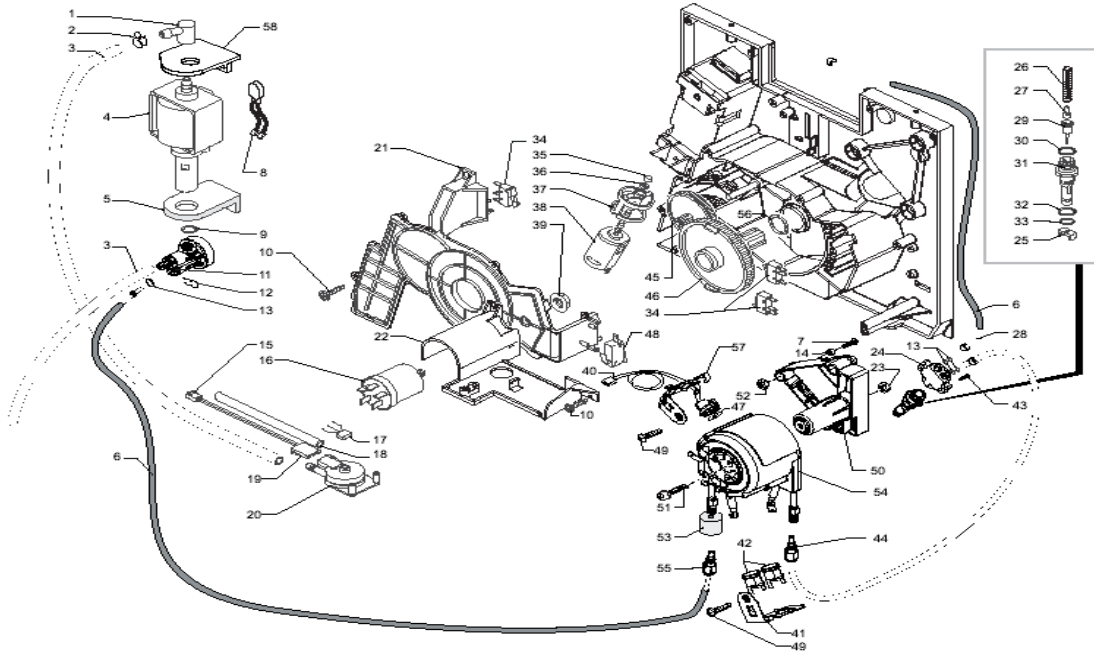

Easy Black

POS	SAECO No.	SUP021YE Incanto Easy Blk E74084 Rev. 02 Code: 10000040	NOTES	Special Order No.
Yellow = Not Available unless Special Ordered				
38	286892600	Brew Drive Motor, Assy		
39	#N/A	DADO M8 FLANGIATO BASE DENTELLATA		123453602
40	288582200	Temperature Sensor, Assembly		
41	126838117	Retaining Clip, 2 Thermostats		
42	189428600	Thermostat, 175o, 120V, Sirius		
43	129910103	Screw, M3.5x15, Hi-Lo		
44	227876800	Connector, Teflon, 2X4 L=235MM		
45	146000759	Gear, Brew Drive Motor, 12/90		
46	9121069	Gear, 108 Tooth, Brew Drive		
47	145951600	Insulating Disk, D=16 0.4 mm		
48	90001059	Microswitch, Sala, X3M5		
49	129573202	Screw, M4x8, Uni 8112, Tcb		
50	#N/A	KIT RIC. SUPPORTO CALDIA TUBOLARE SMART	Up to S/N 9005SA40226768	20000204
	149197700	Support, Boiler, SS	From S/N9005SA40226769	
51	129932202	Screw, M5x20, Znp, Galvanized		
52	U310003	Nut, Self-lock, M5, UNI 7473	Up to S/N 9005SA40226768	
53	90001069	Protection, Folk Spring, D=4		
54	282058455	Boiler Assy, Cylinder120V-275W		282058854
	#N/A	ASS. CALDAIA AL. TUBOL. V2 C/RES. SUPPL.		
55	227874900	ASS. RAC. TEFLON+DADO+PROT. 2X4 L=250MM		
56	91611320	RONDELLA MYLAR X MOTORIDUTTORE		
57	126838217	MOLLA FERMA SENSORE C/GANCI LATERALI		
58	#N/A	SUPPORTO POMPA FORO 13,2 ROSSO EATON MAG.		149205710
	#N/A	ASS. GEN. CALDAIA AL. TUB. SMART EASY 120V		282136455
		CON PART. N° 13-23-24-25-26-27-28-29-30-31-32-33-40-41-42-43-44-47-49-50-51-52-53-54-55-57