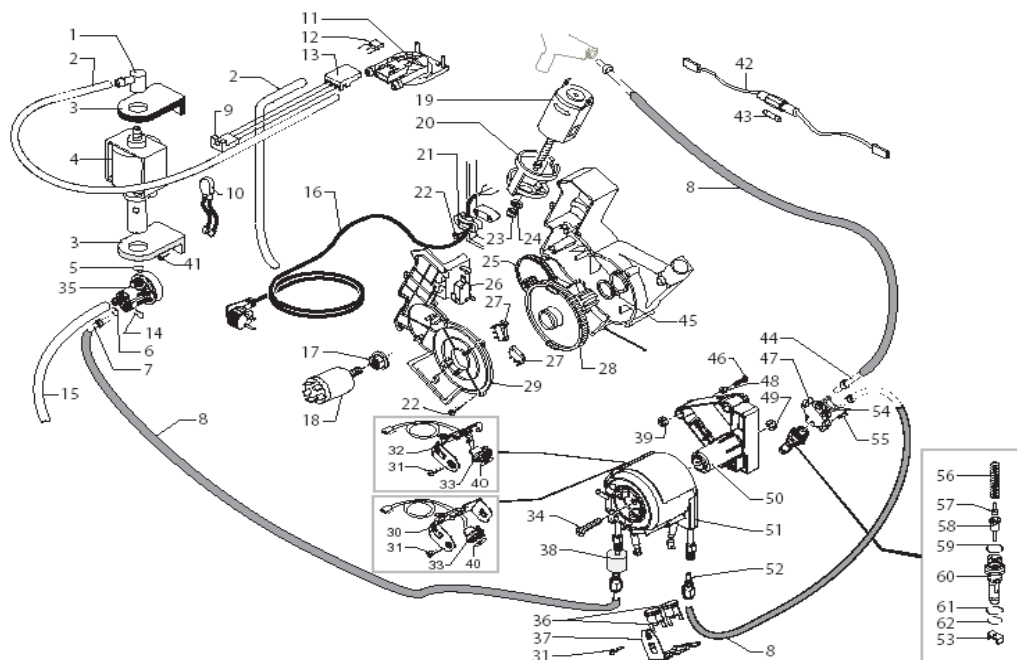

Vienna Plus Anthracite

POS	SAECO No.	SUP018M Vienna Plus Anthracite E74019 Rev. 11 Code: 10003177	NOTES	Special Order No.
Yellow = Not Available unless Special Ordered				
1	147920150	Fitting, 90o. Pump Inlet		
2	149360200	Tube, Silicone, D=8x10		
3	80001005	Support, Eaton Pump		
4	12000131	Pump, Ulka, 120V, 60Hz, EAP5/S		
5	140321961	O-Ring, Epdm, 2031		
6	NM02028	O-Ring, Epdm, 2015		
7	227874900	Connector, Teflon, 2x4 L=250mm		
8	149361200	Tube, Silicone, Blk, 7.5x9.3		
9	#N/A	3 POLES CONNECTORS TURB.M5000 ASSY.		283542200
10	#N/A	THERMAL PROTECT 120°C CABLE.125/3 100-120V		289201000
11	286473300	Flowmeter Casing, W/Sensor Kit	WITH PART. N°12	
12	#N/A	PARTICULAR NOT AVAILABLE	SEE PART. N°11	
13	9161018	Fork, Flowmeter Assy, Vspresso		
14	9011144	Clip, Hairpin, Teflon Tube		
15	JS01022	Tube, Silicone, 5X10, 60		
16	#N/A	POWER CABLE SCHUKO BLACK L=1500		183910450
	#N/A	POW. CABLE CH BLACK H05+3FAST.L=1500		183930250
	#N/A	P.CABLE ITALY BLACK _H05 + FAST.L=		183950150
	#N/A	POWER CABLE SJT3C USA GREY 5F.L1590		183922060
	#N/A	BLACK POW. CABLE AUSTR.H05+FAST.L=1500		183940250
	#N/A	POWER CABLE SJT3C USA GREY 3F.L1500		NE01.026
	#N/A	POWER CABLE JAPPON VCTF BLACK L=1590		183980550
	#N/A	BLACK POWER CABLE RVV 3X1 CHINA L=1590		183990950
	#N/A	GREY POWER CABLE TAIWAN HVCTF L=1440		11002892
	#N/A	GREY POWER CABLE BRAZIL 5F.L=1590		11003361
	#N/A	POWER CABLE SJT3C USA BLACK 5F.L=1590		11000706
17	#N/A	FLANGE NUT M8 TOOTHED BASE GALV.		123453602
18	184651500	Power Filter, Charisma/Vspress		
	#N/A	LOCKING SCREW ANTIDISTURB FILTER 16A		12001353
19	#N/A	MOTOR FOR RATIO MOTOR ASSY.		11003037
20	80001008	Antivibration, Brew Drive Mtr		
21	#N/A	CABLE CLAMP V0 MAGIC ESP COMBI UL		148600600
22	129670202	Screw, M3.5x16, Tcb, D=8		
23	#N/A	SINTERED BUSH FOR MOTOR		9121.046
24	148380200	Washer, Vspresso, D=5		
25	146000759	Gear, Brew Drive Motor, 12/90		
26	NE05042	Microswitch, Brew Group Sensor		
27	NE05038	Switch, Brew/Dump, Magic		
28	9121068150	Gear, Brew Drive Motor, Vienna		
29	9161200920	Cover, BrewDrive Motor, Vienna		
30	126838017	Retaining Clip, Sensor	UP TO S/N. 9004SA40074124	
31	129573202	Screw, M4x8, Uni 8112, Tcb		
32	126838217	Spring, Fixing sensor	FROM S/N. 9004SA40074125	
33	288582200	Temperature Sensor, Assembly		