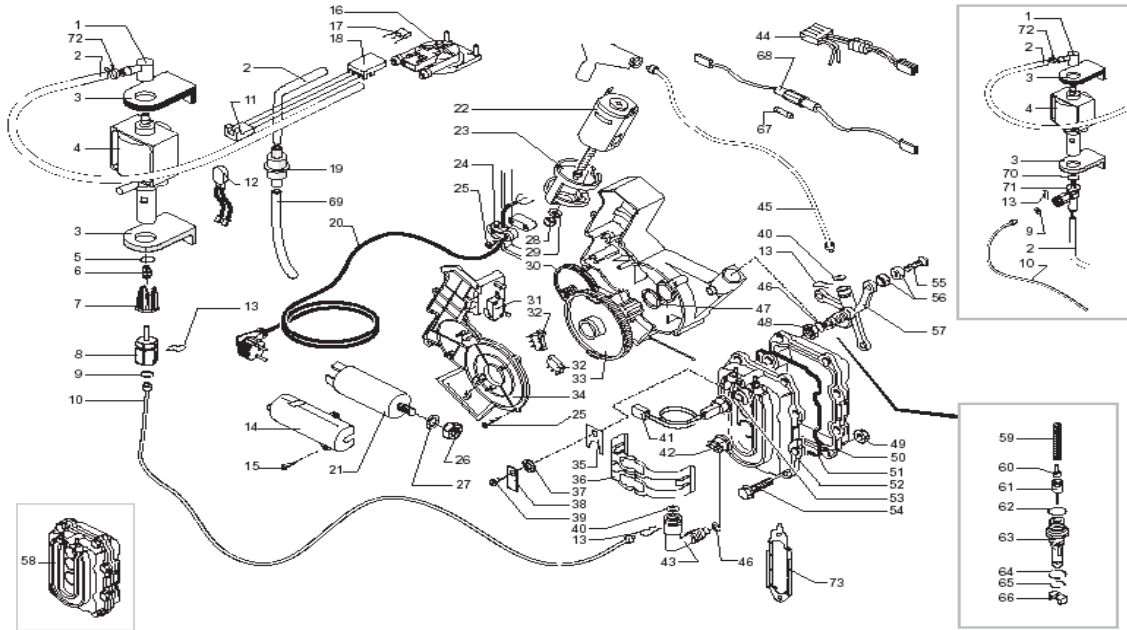

Vienna Plus Anthracite

POS	SAECO No.	SUP018M Vienna Plus Anthracite E74019 Rev. 11 Code: 10003177	NOTES	Special Order No.
Yellow = Not Available unless Special Ordered				
38	#N/A	FLAT TABS 6,3 D=5,3 0010487200	UP TO S/N. 994068660	186400600
39	#N/A	SCREW TAPT M5X10 DIN 7500C NICK		129575403
40	140328059	O-Ring, Silicone, 2015		
41	286471558	Sensor Kit, M/S 5000, 230V		
42	189428200	Thermostat, 175o		
43	127914020	Elbow, 90o, Boiler Input		
44	#N/A	PARTICULAR NOT AVAILABLE	SEE PART. N°22	
45	227872000	Tube Assy, Teflon, 2x4, L=440		
46	140321462	O-Ring, Silicone, 2018		
47	91611320	Washer, Brew Drive Motor, Myla		
48	123390420	Nut, 1/8", H=4.5		
49	123270102	Nut, M6, W/Flange		
50	#N/A	PARTICULAR NOT AVAILABLE	SEE PART. N°58	
51	#N/A	BOILER SEAL		9011.129
52	#N/A	PARTICULAR NOT AVAILABLE	SEE PART. N°58	
53	#N/A	ALUM.SPACER FOR PHILIPS SENSOR MAGIC		11004424
54	U046004	Screw, M6 X 26		
55	U044017	Screw, M5x20, Uni 7687		
56	9161206	Screw, Spacers, For Boiler		
57	90111260	Boiler Support, Brass, Vienna		
58	#N/A	SPARES KIT AN/BOIL+SENS.CAB.M5000/F		286472858
	286473058	Boiler, Vienna, 230V		
59	9011132	Spring, Boiler Pin		
60	90001067	Plunger, Boiler Valve, SS		
61	227660103	Needle valve, L=20		
62	#N/A	OR METRICO 0080-20 IN SILICONE		140320462
63	9011100	Valve Housing, Boiler, Magic D		
64	NM01064	O-Ring, Silicone, 0090-20, Nsf		
65	NM01066	O-Ring, Silicone, 0050-20, Fda		
66	#N/A	M CURSOR FOR BOILER VALVE IN PLASTIC		9011.099
67	#N/A	FUSE T6,3 AMP.5X20 RETARDED		327002200
68	#N/A	1 STR+ SIL. CABLE BLUE 510 MM		183003662
69	JS01022	Tube, Silicone, 5X10, 60		
70	140321961	O-Ring, Epdm, 2031		
71	229451300	Relief Valve, Vienna		
72	184320200	Hose Clamp, Water Line, SA's		
73	#N/A	STEEL SPRING RETAIN.3 THE.BOIL. M5	FROM S/N. 994068661	126836517
	#N/A	GEN.TURB.AS.W/O FILTER UNIFIED M5000		289434800