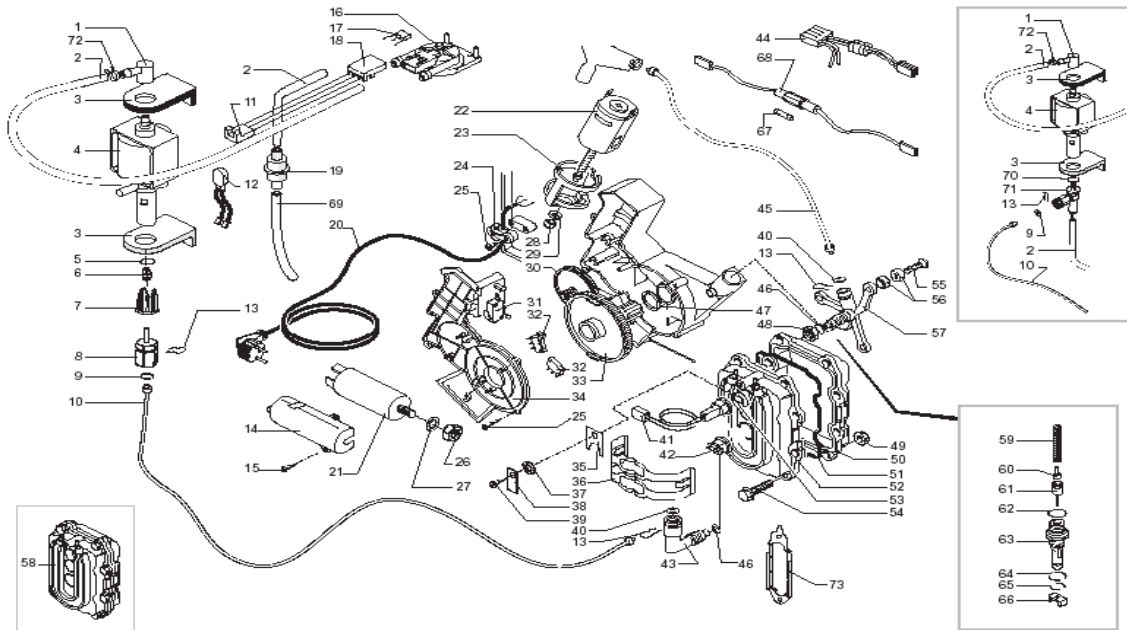

Vienna Plus Anthracite

POS	SAECO No.	SUP018M Vienna Plus Anthracite E74019 Rev. 11 Code: 10003177	NOTES	Special Order No.
Yellow = Not Available unless Special Ordered				
1	147920150	Fitting, 90o. Pump Inlet		
2	149360200	Tube, Silicone, D=8x10		
3	80001005	Support, Eaton Pump		
4	#N/A	ULKA PUMP EP5/S GW 230V-50HZ		12000140
5	#N/A	MOLVENO SWITCH DK1WC1E000000		NE03.018
6	#N/A	BICONE IN PLASTIC FOR TUBE D.6		9071.075
7	#N/A	RING NUT FOR TUBE RETAINING D.6		9071.071
8	#N/A	CONNECTOR FOR TUBE D.4		9071.097
9	NM02028	O-Ring, Epdm, 2015		
10	#N/A	TEFLON TUBE 2X4 L=235 MM ASSY		227872100
11	#N/A	3 POLES CONNECTORS TURB.M5000 ASSY.		283542200
12	#N/A	YELLOW HARNESS KLIXON JP 13 2030V		311.807
13	9011144	Clip, Hairpin, Teflon Tube		
14	#N/A	ANTIDISTURB FILTER COVER M5000		142851100
15	#N/A	PANELVIT TCB SCREW 3,5X12 D.7505 Z		129660902
16	286473300	Flowmeter Casing, W/Sensor Kit	WITH PART. N°17	
17	#N/A	PARTICULAR NOT AVAILABLE	SEE PART. N°16	
18	9161018	Fork, Flowmeter Assy, Vspresso		
19	144650300	Filter, In-Line		
20	#N/A	POWER CABLE SCHUKO BLACK L=1500		183910450
	#N/A	POW.CABLE CH BLACK H05+3FAST.L=1500		183930250
	#N/A	P.CABLE ITALY BLACK .H05 + FAST.L=		183950150
	#N/A	POWER CABLE SJT3C USA GREY 3F.L1500		NE01.026
21	184651100	Filter, V.Digital		
22	#N/A	GEN.MOT. FOR RATIOMOTOR M/S 5000 AS.	WITH PA. N°23-44	286891358
23	80001008	Antivibration, Brew Drive Mtr		
24	#N/A	CABLE CLAMP V0 MAGIC ESP COMBI UL		148600600
25	129670202	Screw, M3.5x16, Tcb, D=8		
26	#N/A	NUT M8 LOW UNI 5589 -A-6S GALVANIZED		123270202
27	128310802	DISCONTINUED, Washer, A8, Uni		
28	#N/A	SINTERED BUSH FOR MOTOR		9121.046
29	148380200	Washer, Vspresso, D=5		
30	146000759	Gear, Brew Drive Motor, 12/90		
31	NE05042	Microswitch, Brew Group Sensor		
32	NE05038	Switch, Brew/Dump, Magic		
33	9121068150	Gear, Brew Drive Motor, Vienna		
34	9161200920	Cover, BrewDrive Motor, Vienna		
35	#N/A	PROBE LOCKING SPRING FOR BOIL. M50		126836402
	#N/A	UP TO S/N. 994068660		
36	90111420	DISCONTINUED, Spring Clip, The	UP TO S/N. 994068660	
37	128310504	Washer, A5, Uni 8842, Burnish	UP TO S/N. 994068660