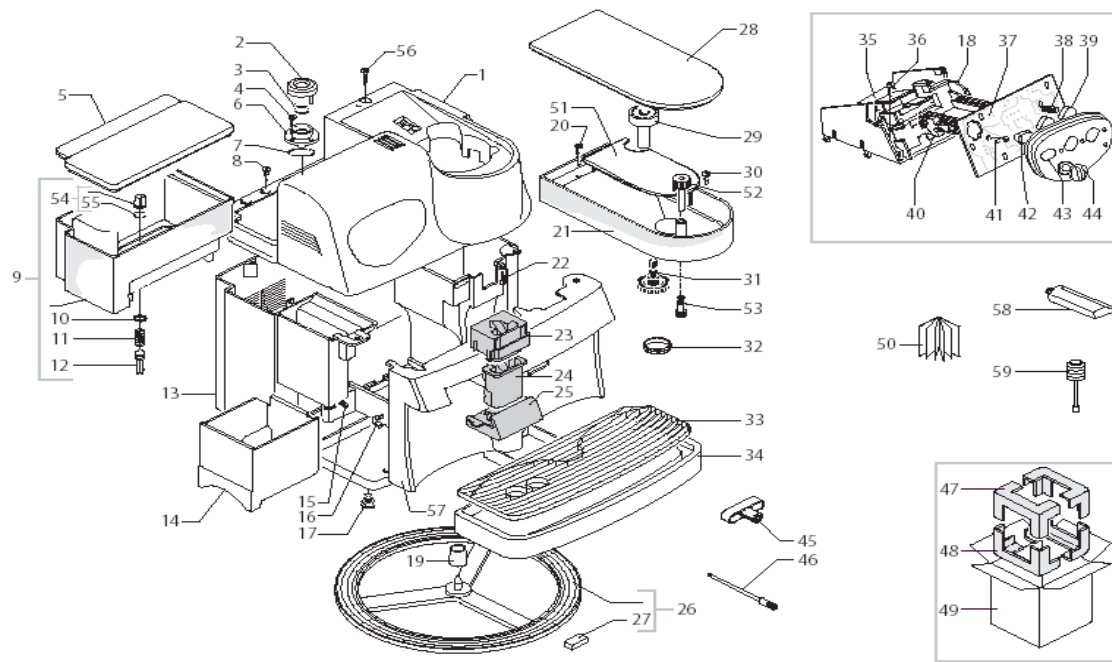

Vienna Plus Anthracite

POS	SAECO No.	SUP018M Vienna Plus Anthracite E74019 Rev. 11 Code: 10003177	NOTES	Special Order No.
Yellow = Not Available unless Special Ordered				
14	#N/A	AMARANTH GROUNDS CONTAINER M5000		0311.004.520.A
	#N/A	YELLOW GROUNDS CONTAINER M5000		0311.004.270.A
	#N/A	ANTHR/GREY GROUNDS CONTAINER M5000		0311.004.110.A
	#N/A	MEZZANOTTE GROUNDS CONTAINER M5000		11012396
15	#N/A	MAGNET D.9MM		9991.105
16	#N/A	BRACKET FOR DOOR CLOSURE		311.020
17	147622850	Foot, Black Rubber, Vienna		
18	#N/A	ELECTRONICS BOARD PROTECTION M5000		147756600
19	145894700	Bushing, Swivel Base, Vienna		
20	129517103	Screw, M3.5X38, Bean Hopper		
21	#N/A	B.CONT.AS.W/SLOT W/O DOS ADJ .M500 120V		222710780
	#N/A	B.CONT.GREY W/O SLOT W/O DOS R.S50		142713180
	142713780	Bean Hopper, Vienna Line, Rs		
	#N/A	BEAN COFFEE CONTAINER GREY		142713680
22	129670202	Screw, M3.5x16, Tcb, D=8		
23	311022380	Dispensing Head, Top, Black		
	#N/A	SPIDEM/GREY FIXED DISPENSING CHANNEL		0311.022.620
24	311011380	Dispensing Head, Bottom, Vienn		
	#N/A	SPIDEM/GREY MOBILE DISPENSING CHANNEL		0311.011.620
25	311012380	Cover, Dispensing Head		
	#N/A	DISPENSING SUPPORT GREY SPIDEM		0311.012.620
	#N/A	MEZZANOTTE DISPENSER SUPPORT M5000		11012392
	#N/A	SILVER DISPENSER SUPPORT M5000		11022221
26	301057150	Swivel Base, Magic/Royal		
27	#N/A	BLACK FOOT FOR REVOLVING RING		147622150
28	L311009380	Lid, Bean, Vienna Black		
	#N/A	SPIDEM/GREY COFFEE CONTAINER LID M5000		0311.009.620
	#N/A	BLUE/5013 COFFEE CONTAINER LID M5000		0311.009.730
	311009580	Lid, Beans, Silver M5000		
	#N/A	AMARANTH COFFEE CONTAINER LID M5000		0311.009.520.A
	#N/A	DARK/BLUE COFFEE CONTAINER LID M5000		0311.009.730.A
	#N/A	MEZZANOTTE COFFEE CONTAINER LID M5000		11012395
29	9141051490	Knob, Grinder Adjustment		
30	U109029	Screw, M3.5X32, Profimat		
31	146000850	Gear, Grinder Adjustment		
32	9161270	Gasket, Bean Hopper		
33	311010380	Grill, Drip Tray, Black, Vienn		
	#N/A	GRATE M5000 GREY SPIDEM		0311.010.620
	#N/A	GRATE M5000 BLUE/5013		0311.010.730
	#N/A	GRATE M5000 SILVER		0311.010.580
34	311005380	Drip Tray, Vienna Black		
	#N/A	SPIDEM/GREY DRIP TRAY M5000		0311.005.620
	#N/A	GREY/3557 DRIP TRAY M5000		0311.005.670
	#N/A	BLUE/5013 DRIP TRAY M5000		0311.005.730