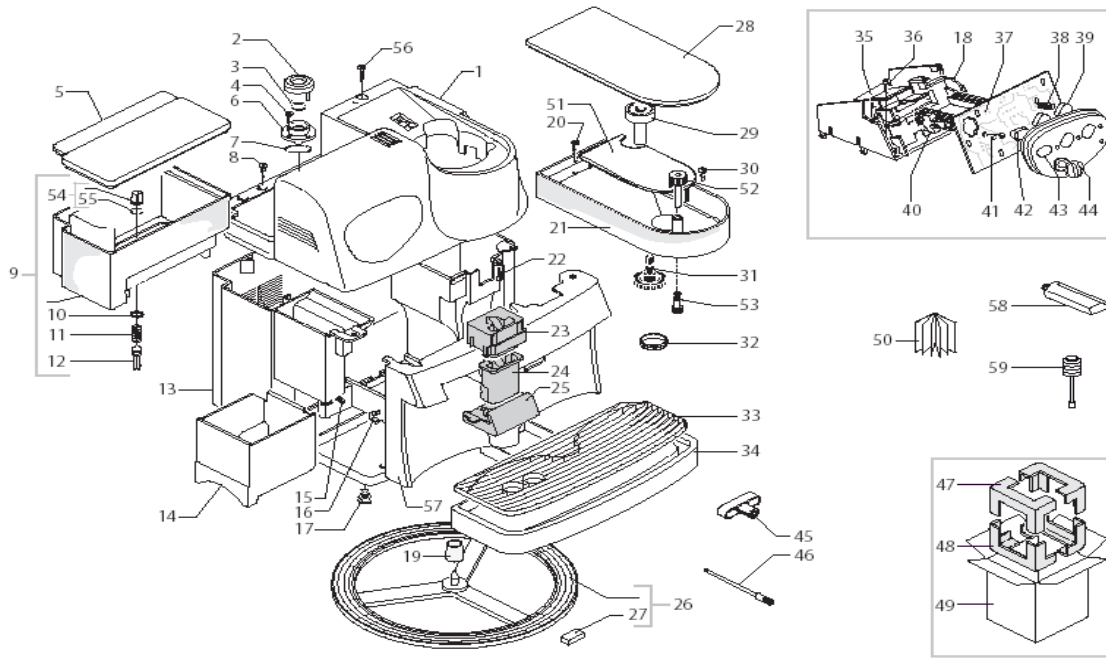

Vienna Plus Anthracite

POS	SAECO No.	SUP018M Vienna Plus Anthracite E74019 Rev. 11 Code: 10003177	NOTES	Special Order No.
Yellow = Not Available unless Special Ordered				
1	#N/A	SILVER COVER M5000-SPIDEM		11006447
	#N/A	SILVER COVER M5000-SPIDEM S/SCR.VIENNA		11006586
	#N/A	MARB/CREAM COVER M5000-SPIDEM		142851220
	#N/A	DARK/BLUE COVER M5000-SPID.		11006446
	#N/A	BLUE COVER M5000-SPIDEM		222820184
	#N/A	AMARANTH COVER M5000-SPIDEM		222820190
	#N/A	YELLOW COVER M5000-SPIDEM		142851221
	#N/A	ANTRACITHE/GREY COVER M5000-SPIDEM		11006445
	#N/A	METAL BLACK COVER M5000-SPIDEM		142851253
	#N/A	GREY/7035 COVER M5000-SPIDEM		142851200
	#N/A	MEZZANOTTE COVER M5000-SPIDEM		11012405
	#N/A	MEZZANOTTE COVER M5000-SPID.		11021722
	#N/A	GREY/7035 COVER M5000-SPID.		142851200
	222820141	Cover, Trevi		
2	701031150	Cover, Wtr Tnk Valve, Inlet		
3	145842900	Gasket, Water Tank,		
4	#N/A	SCREW TSP3,5X9,5 DIN 7982 SS		129535721
5	311008380	Lid, Water, Vienna Black		
	#N/A	SPIDEM/GREY WATER CONTAIN.LID M5000		0311.008.620
	#N/A	BLUE/5013 WATER CONTAINER LID M5000		0311.008.730
	311008580	Lid, Water, Silver		
	#N/A	AMARANTH WATER CONTAINER LID M5000		0311.008.520.A
	#N/A	DARK/BLUE WATER CONTAINER LID M5000		0311.008.730.A
	#N/A	MEZZANOTTE WATER CONTAINER LID M5000		11012394
6	701014150	Flange, Water Tank Valve		
7	90001054	Seal, Valve Container		
8	U143007	Screw, M2,9x19, Torx		
9	0311A05230	Water Tank, Vienna and Villa		
	#N/A	WATER CONTAINER AS.M5000 TRANS/GREY	SPIDEM TREVI JAP	222694080
10	NM01032	O-Ring, Rubber, 0060-30, Orm		
11	90001006	Spring, Water Tank Valve		
12	90001007	Piston, Water Tank Valve		
13	#N/A	GREY/3557 CASING M5000 + FEET ASSY.	WITH PA.№15-17-19	0311.A03.670
	0311A03580	Housing Assembly, W/Feet	WITH PA.№15-17-19	
	#N/A	MARB./CREAM CASING M5000 + FEET ASSY.	WITH PA.№15-17-19	0311.A03.600
	#N/A	AMARANTH CASING M5000 + FEET ASSY.	WITH PA.№15-17-19	0311.A03.520.A
	#N/A	DARK BLUE CASING M5000 + FEET ASSY.	WITH PA.№15-17-19	0311.A03.730.A
	#N/A	YELLOW CASING M5000 + FEET ASSY.	WITH PA.№15-17-19	0311.A03.270.A
	#N/A	ANTR/GREY CASING M5000 + FEET ASSY.	WITH PA.№15-17-19	0311.A03.110.A
	#N/A	MEZZANOTTE CASING M5000 + FEET ASSY.	WITH PA.№15-17-19	11012393
	#N/A	UNPAINTED CASING M5000 + FEET ASSY.	WITH PA.№15-17-19	11003887
14	311004580	Dump Box, Vienna Deluxe, Silv		
	#N/A	MARB./CREAM GROUNDS CONTAINER M5000		0311.004.600
	#N/A	GREY/3557 GROUNDS CONTAINER M5000		0311.004.670
	#N/A	DARK/BLUE GROUNDS CONTAINER M5000		0311.004.730.A