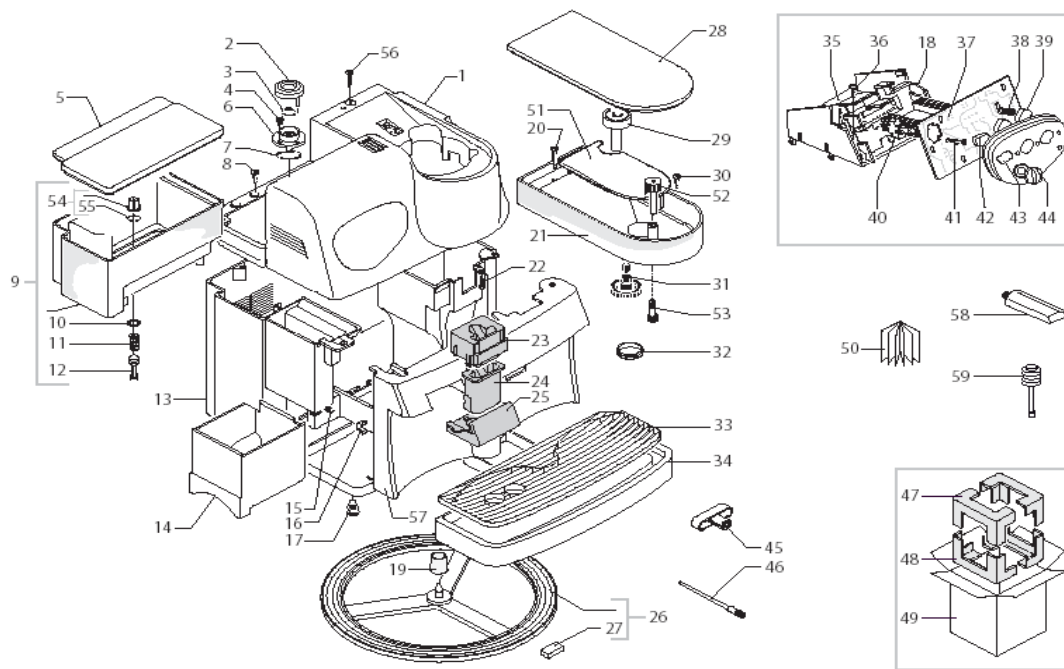

Vienna Plus Anthracite

POS	SAECO No.	SUP018M Vienna Plus Anthracite E74019 Rev. 11 Code: 10003177	NOTES	Special Order No.
Yellow = Not Available unless Special Ordered				
48	#N/A	LOWER INSERT POLYST.BOX M5000		175894000
49	#N/A	FLEXOGRAPHATE BOX SPIDEM M5000 TREVI		178512200
	#N/A	FLEX.BOX SAECO M5000 VIA VENEZIA		178503300
	#N/A	FLEXOGRAPH BOX RIVIERA & BAR S 600		178500700
	178505000	Box, Vienna, Presentation		
	178502400	DISCONTINUED, Box, Trevi Super		
	#N/A	FLEXOGRAPHATE BOX SAECO VIENNA PLUS		13000967
	#N/A	FLEXOGRAPHATE BOX SAECO VIENNA PLUS		13001090
50	165934300	DISCONTINUED, Manual, Trevi		
	#N/A	INSTRUCT.MANUAL NEUTRAL SUP018M GB/P		15001915
	#N/A	IN.MANUAL SUP018M SAE VIENNA PL.GB/F/E/P		15001921
	#N/A	INSTR.MANUAL SUP018M SAE VIENNA PL.GB/P		15001922
	#N/A	INSTR.MANUAL SUP018M SAE VIENNA PL.CHN		15001923
51	147755280	Bean Hopper Guard, Vienna		
52	147715659	Adjustment Knob, Doser		
53	146001850	Gear Adjustment, Coffee Doser		
54	90001003	Filter, Water Tank		
55	90001004	O-Ring, Metric, Epdm, 0019-10		
56	#N/A	PANELVIT TCB 3,0X16 DIN 7505 B GAL		U140.009
57	228991641	Door, Vienna Deluxe		
	#N/A	SILVER DOOR M500 S/SCR.SPIDEM TREVI		228991741
	#N/A	SILVER DOOR M5000 S/SCREEN RIVIERA		228991841
	#N/A	DOOR M5000 M.CREAM S/SCR.VIEN.DELU		228991620
	#N/A	DOOR M5000 BLUE S/SCR.SPIDEM MILLE		228992284
	#N/A	DOOR M5000 BLUE S/SCR.SAECO MILLEN		228992384
	#N/A	DOOR M5000 AMAR.S/SCR.SAECO MILLEN		228992390
	#N/A	DOOR M5000 AMAR.S/SCR.SPIDEM MILLE		228992290
	#N/A	DOOR M5000 CHROMED S/SCR.SAECO TRE		228992186
	#N/A	DOOR M5000 CHROM.S/SCR.SAECO EXCLU		228992586
	#N/A	DOOR M5000 CHROM. S/SCR.SAEC.V.VEN		228992686
	#N/A	YELLOW DOOR M5000 S/SCREEN SPID. TREVI		228991721
	#N/A	ANTHR/GREY DOOR M5000 S/SCR.SPID. TREVI		228991708
	#N/A	DOOR M5000 M/BLACK S/SCR EDITION 2		228993353
	#N/A	DOOR M5000 GREY/7011 S/SC.TR.CHIARA		228994900
	#N/A	DOOR M5000 SILVER S/SCR. SAECO TRE		228992141
	#N/A	DOOR M5000 CHROM. S/SCR.SPIDEM EXC		228992486
	#N/A	MARB/CREAM DOOR M5000 S/SCR.SPID.TREVI		228991720
	228991941	Door, Trevi		
	#N/A	MEZZAN. DOOR M5000 S/SCR.TREVI CHIARA		11012399
	#N/A	MEZZANOTTE DOOR M5000 S/SCR.VIENNA PL		11021725
	#N/A	SILVER DOOR M5000 S/SCR.VIENNA PL.		11022213
58	11005044	Grease, Tube, 5 gram		
59	147700200	Priming Pump, Handheld, 17mm