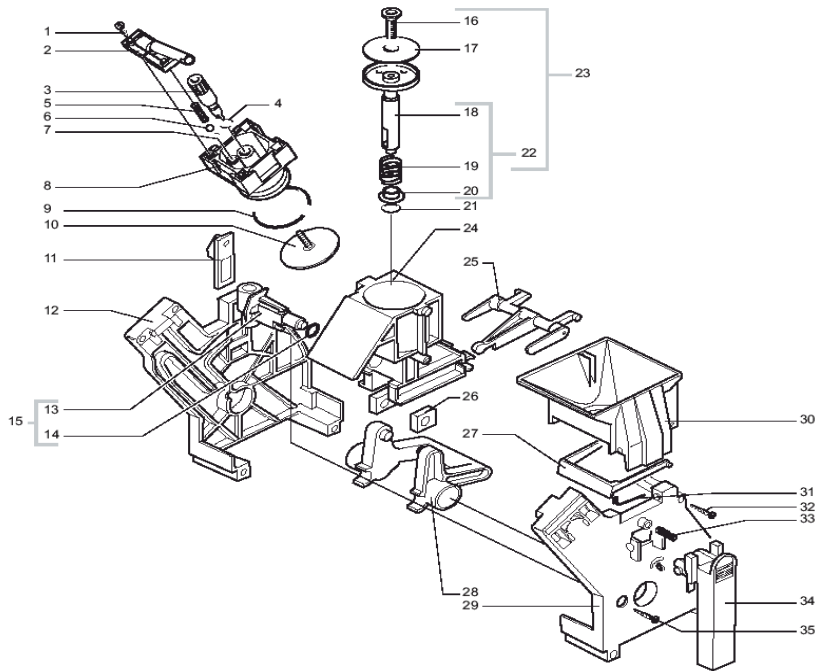

Vienna Plus Anthracite

E77019 Rev. 11
Brew Group E90050 Rev. 02
Brew Group E90026 Rev. 03
Brew Group E90023 Rev. 03

POS	SAECO No.	Brew Group Old Gray M5000 with hole E90026 Rev.03 Cod:225800559	NOTES	Special Order No.
Yellow = Not Available unless Special Ordered				
1	U140019	Screw, M3x16, Din 7505, Tcb		
2	311024150	Outlet Flange, Brew Group, Vie		
3	#N/A	PIN GREY ASS.FOR PERCOLATOR		227470159
4	NM02006	O-Ring, Epdm, R5, Thumbscrew		
5	9161222	Spring, Brew Group		
6	9991168	Seat, Glass, Brew Group, Magic		
7	NM02013	O-Ring, Epdm, 0080-15, Brew Gr		
8	9161193150	Piston, Tamp, Brew Group, Mag		
9	NM01044	O-Ring, Silicone, 0320-40		
10	9161212	Filter Screen, Upper, 35.8 Mag		
11	#N/A	BLACK PLATE FOR UNIT COFFE COUPLING		147572550
12	#N/A	GREY REAR PLATE FOR UNIT		9161.070.150
13	9161064150	Coupling, Water Inlet, Brew Gr		
14	NM02007	O-Ring, Epdm, 2025		
15	#N/A	SPARE SLEEVE UNIT GREY		
16	U044012	Screw, M3x14, Uni 7687		0301.R04.150
17	9161167	Filter Screen, Lower, 35.8 Dia		
18	#N/A	NEW PISTON WITH INSERT BLACK		9161.211.050
19	#N/A	SPRING FOR PISTON		9161.198
20	#N/A	BUSH FOR PISTON NEUTRAL		9161.191
21	NM02018	O-Ring, Epdm, 0090-25, Orm		
22	9161210150	Piston, Brew Group, Magic		
23	#N/A	SPARE PISTON UNIT NEW BLACK		0301.R16.050
24	#N/A	COMPLETE CONTAINER FOR UNIT GREY		9161.195.150
25	#N/A	Connector Rod, Brew Group		9161.065.150
26	#N/A	DRILLED BLACK BLOCK FOR UNIT		9161.094.050
27	#N/A	GREY SCRAPER FOR COFFEE UNIT		9161.060.150
28	#N/A	ELBOW SHAFT FOR UNIT GREY		9161.066.150
29	#N/A	GREY FRONT PLATE FOR UNIT		9161.071.150
30	#N/A	GREY HOPPER FOR PRESS UNIT		9161.123.150
31	#N/A	SPRING FOR UNIT SCRAPER		9161.046
32	#N/A	SS.SCREW AUT.TCB 3,5X19 DIN 7981 C		U109.026
33	9161045	Spring, Chute, Brew Group		
34	#N/A	Handle, Brew Group, Magic		9161.069.150
35	#N/A	SS.SCREW AUT.TCB 2,9X19 DIN 7981 C		U109.027
37	311023150 11006983	Outlet Elbow, Gray, Vent Outlet Elbow, Black vent