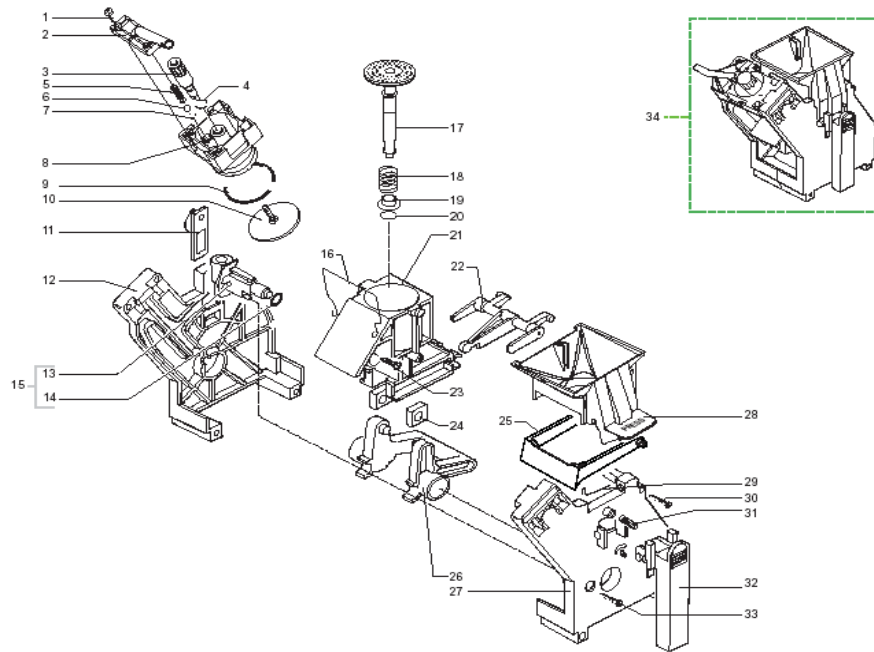

Vienna Plus Anthracite

POS	SAECO No.	Brew Group M5000 New E90050 Rev. 02 Code: 11004181	NOTES	Special Order No.
Yellow = Not Available unless Special Ordered				
1	U140019	Screw, M3x16, Din 7505, Tcb		
2	#N/A	BLACK COFFEE OUTLET SLEEVE		11003790
3	227470150	Thumbscrew.Short Blk,New style	WITH PART. N°04	
4	NM02006	O-Ring, Epdm, R5, Thumbscrew		
5	9161222	Spring, Brew Group		
6	9991168	Seat, Glass, Brew Group, Magic		
7	NM02013	O-Ring, Epdm, 0080-15, Brew Gr		
8	#N/A	BLACK COUNTERPISTON FOR COFFEE UNIT		11003796
9	NM01044	O-Ring, Silicone, 0320-40		
10	11001458	Filter Screen, Brew Group,		
11	9161067150	Tab, Brew Group Switch, Magic		
12	#N/A	BLACK REAR PLATE FOR UNIT		11003792
13	#N/A	WATER INLET SLEEVE BLACK		9161.064.050
14	NM02007	O-Ring, Epdm, 2025		
15	20000440	Spare Sleeve Unit, Black		
16	11001556	Bale, Brew Group, Smart		
17	9161306150	Piston Assy, Grey		
18	#N/A	SPRING FOR PISTON		9161.198
19	#N/A	BUSH FOR PISTON NEUTRAL		9161.191
20	NM02018	O-Ring, Epdm, 0090-25, Orm		
21	#N/A	COFF.CONT.WITH BEAR FOR BREW UNIT P124	WITH PART. N°20	11003075
22	9161065150	Connector Rod, Brew Group		
23	#N/A	SCREW TCB TORX 10 3,5X14 PLAST.SS		129912521
24	#N/A	DRILLED BLACK BLOCK FOR UNIT		9161.094.050
25	9161094150	Drilled Black For Unit Grey		
26	#N/A	ELBOW SHAFT FOR UNIT BLACK		9161.066.050
27	#N/A	BLACK FRONT PLATE FOR UNIT		11003793
28	#N/A	BLACK HOPPER FOR PRESS UNIT		11003795
29	#N/A	SPRING FOR UNIT SCRAPER		9161.046
30	#N/A	SCREW TCB TORX 10 3,5X20 PLAST.SS		12000897
31	9161045	Spring, Chute, Brew Group		
32	9161069150	Handle, Brew Group, Magic		
33	#N/A	SCREW TCB TORX 10 3X25 PLAST.SS		12000550
34	9160027150	Brew Group, Vienna