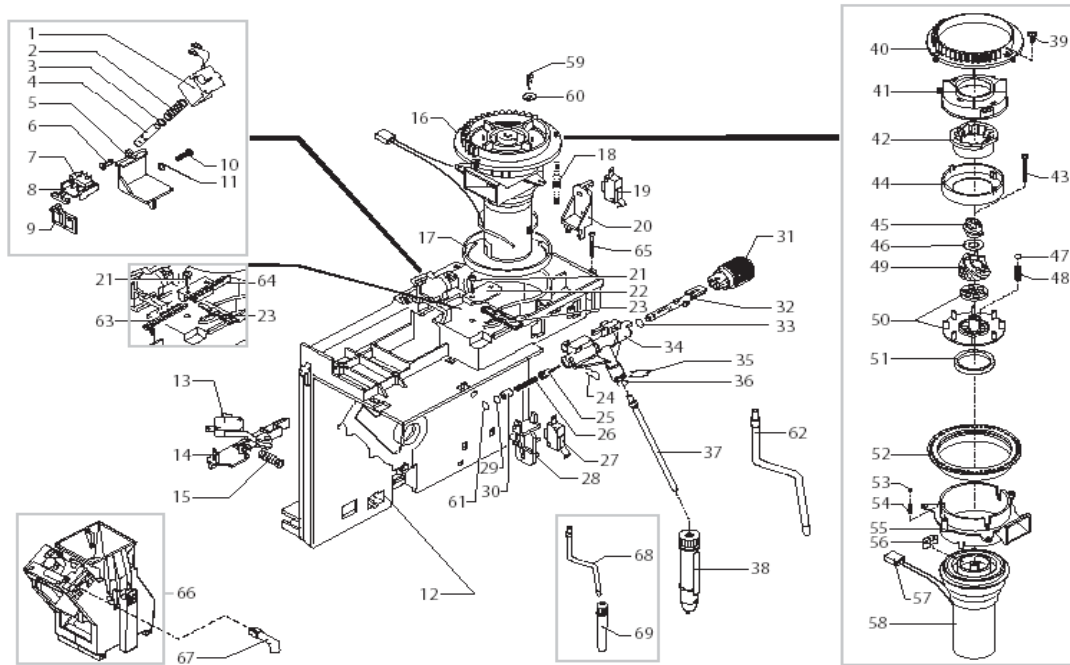

Vienna Plus Anthracite

POS	SAECO No.	SUP018M Vienna Plus Anthracite E74019 Rev. 11 Code: 10003177	NOTES	Special Order No.
Yellow = Not Available unless Special Ordered				
37	229380908	ST.STEEL STEAM TUBE L=137,66 S5000 ASSY.		
38	9990002	PANNARELLO AS. BLACK PLASTIC		
	#N/A	PANNARELLO AS. GREY /SPIDEM PLASTI		147430161
	#N/A	PANNAR_ASS.INT.PLASTIC EXT.CHROM.		227430600
39	129511803	SCREW TCB 2,9X6,4 DIN 7981 NICK		
40	148650250	SECTOR GEARGRIND ADJUSTM. KNOB COMBI		
41	149186150	BLACK UPPER GRINDER SUPPORT MAGIC		
42	#N/A	PARTICULAR NOT AVAILABLE	SEE PART. N°49	
43	80001011	TORX SCREW T10 TCB 3,5X40 SX ZNG		
44	142844550	UPPER GRINDER COVER COFF. GRIND. MAGIC		
45	9141030	INCREASE SCREW PIN COFF. GRINDER MAGIC		
46	U201002	PLAIN WASHER 10X16X0,2DIN 988 GAL		
47	NM06002	STAIL STEEL AISI 304 SPHERE D=5,5MM		
48	9141032	STEEL SPRING SPHERS D=5,5 MOTOR MAGIC		
49	226473500	KIT TECNA GRINDERS	WITH PART. N°42	
50	9141044	CONICAL GRIND. SUPP. + RING MAGIC		
51	9141034	FELT RING 40X34X5		
52	9141017	RING NUT FOR GRINDING ADJUSTM. MAGIC		
53	NM06003	STAIL STEEL AISI 304 SPHERE D=3,2MM		
54	#N/A	NEW SPRING SPHERE D=3,2 MOTOR MAGIG		126770117
55	9141043	SHOCK ABS .CONICAL GRINDER SUPP.MAGIC		
56	#N/A	GRINDER MOTOR SUP.BLACK MAGIC		149186350
57	#N/A	2 P.CONN.AS. COFF.GRINDJP1 CA 120V		283542600
58	#N/A	MOTOR AS. NEW MAGIC DE LUXE 120V		286851855
59	129670202	PANE. TCB SCREW 3,5X16 TESTA D=8 Z		
60	U207004	PLAIN WASHER 4,3X16 UNI 6592 GAL		
61	140328161	OR D=3,85 X 1,90 IN EPDM		
62	#N/A	CHROMED STEAM TUBE AS.L=125,88 S5000		229380908
63	#N/A	TOOTHED SLIDE FOR DOSE ADJUST GEAR		148740450
64	147571850	Adj Mount, Doser, V. Digital		
65	#N/A	SCREW PANELVIT TCB 3X38 DIN 7505 ZN		129661502
66	9160027150	Brew Group, Vienna	SEE EXPL. COD. E90050 Page 13	
	#N/A	SEE EXPL. COD. E90050		
	#N/A	NOTE: FOR SINGLE PAR. OF THE OLD GROUP		
	#N/A	COFFEE' GREY		
	#N/A	SEE EXPL.COD.E90023 (MOD. WITHOUT HOLE)	Page 14	225800559
	#N/A	SEE EXPL.COD.E90026 (MOD. WITH HOLE)	Page 15	
67	11006983	Outlet Elbow, Black Vent		
68	#N/A	ST.STEEL STEAM TUBE AS.L=104,88 M5000		11001601
69	227431250	Pannarello Assy, Black