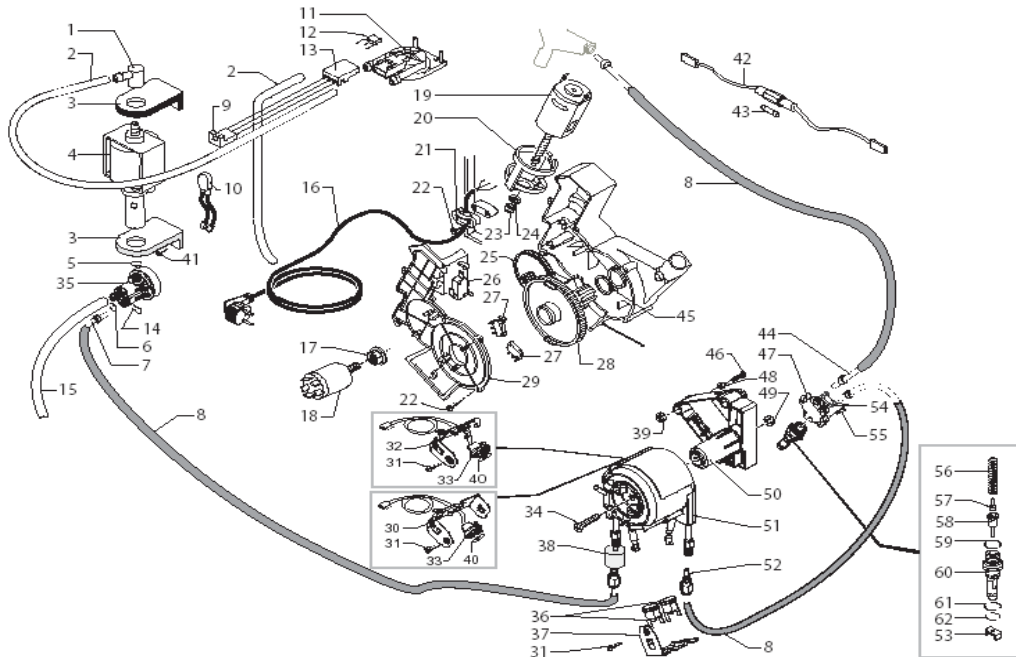

Vienna Plus Anthracite

POS	SAECO No.	SUP018M Vienna Plus Anthracite E74019 Rev. 11 Code: 10003177	NOTES	Special Order No.
Yellow = Not Available unless Special Ordered				
34	129932202	Screw, M5x20, Znp, Galvanized	UP TO S/N. 9008SR40104168	
	129932502	Screw, M5X30,UNI,7688,ZNP	FROM S/N. 9008SR40104169	
35	229452100	Compensation/Sfty Valve, Assy		
36	189428200	Thermostat, 175o		
	189428600	Thermostat, 175o, Sirius		
37	126838117	Retaining Clip, 2 Thermostats		
38	90001069	Protection, Folk Spring, D=4		
39	U310003	Nut, Self-lock, M5, UNI 7473	UP TO S/N. 9005SA90278596	
40	145951600	Insulating Disk, D=16 0.4 mm		
41	#N/A	SCREW TCB3,9X9,5 DIN 7981 GALV		129517302
42	#N/A	CABLE 1 WIRE SIL.BLUE AWG18 + FUSE 120V		183361062
43	#N/A	FUSE T15 AMP.DELAYED 120V		184950200
44	#N/A	CONNECTOR AS.TEFLON 2X4 L=480 MM		11002649
45	91611320	Washer, Brew Drive Motor, Myla		
46	U044020	Screw, M5x30, Uni 7688, Znp		
	#N/A	UP TO S/N. 9005SA90278596		
	129932502	GALVANIZDE SELF DRILLING SCREW 5X30	FROM S/N. 9005SA90278597	
47	227900320	Support, Outlet Valve, 2 holes		
48	9161206	Screw, Spacers, For Boiler		
49	123453902	Nut, Self-lock, M5, 8 Din 980	UP TO S/N. 9008SR40104168	
50	#N/A	SPARES KIT SUPPORT BOILER M5000	UP TO S/N. 9005SA90278596	20000203
	149197900	Plastic Support, Boiler	From.S/N.9005SA90278597 UP TO S/N.9008SR40104168	
	#N/A	V2 SUPPORT FOR ALUM.BOILER TYPE M5000	FROM S/N. 9008SR40104169	11011420
51	282058455	Boiler Assy, Cylinder, 120V		
52	227876800	Connector,Teflon,2X4 L=235MM		
53	#N/A	M CURSOR FOR BOILER VALVE IN PLASTIC		9011.099
54	140328059	O-Ring, Silicone, 2015		
55	129910103	Screw, M3,5x15, Hi-Lo		
56	9011132	Spring, Boiler Pin		
57	90001067	Plunger, Boiler Valve, SS		
58	227660103	Needle valve, L=20		
59	140320459	O-Ring,Metric,0080-20,Silicone		
60	9011100	Valve Housing, Boiler, Magic D		
61	NM01064	O-Ring, Silicone, 0090-20, Nsf		
62	NM01066	O-Ring, Silicone, 0050-20, Fda		
	#N/A	ALUM.BOILER 120V AS.WITH RESISTANCE		282132855