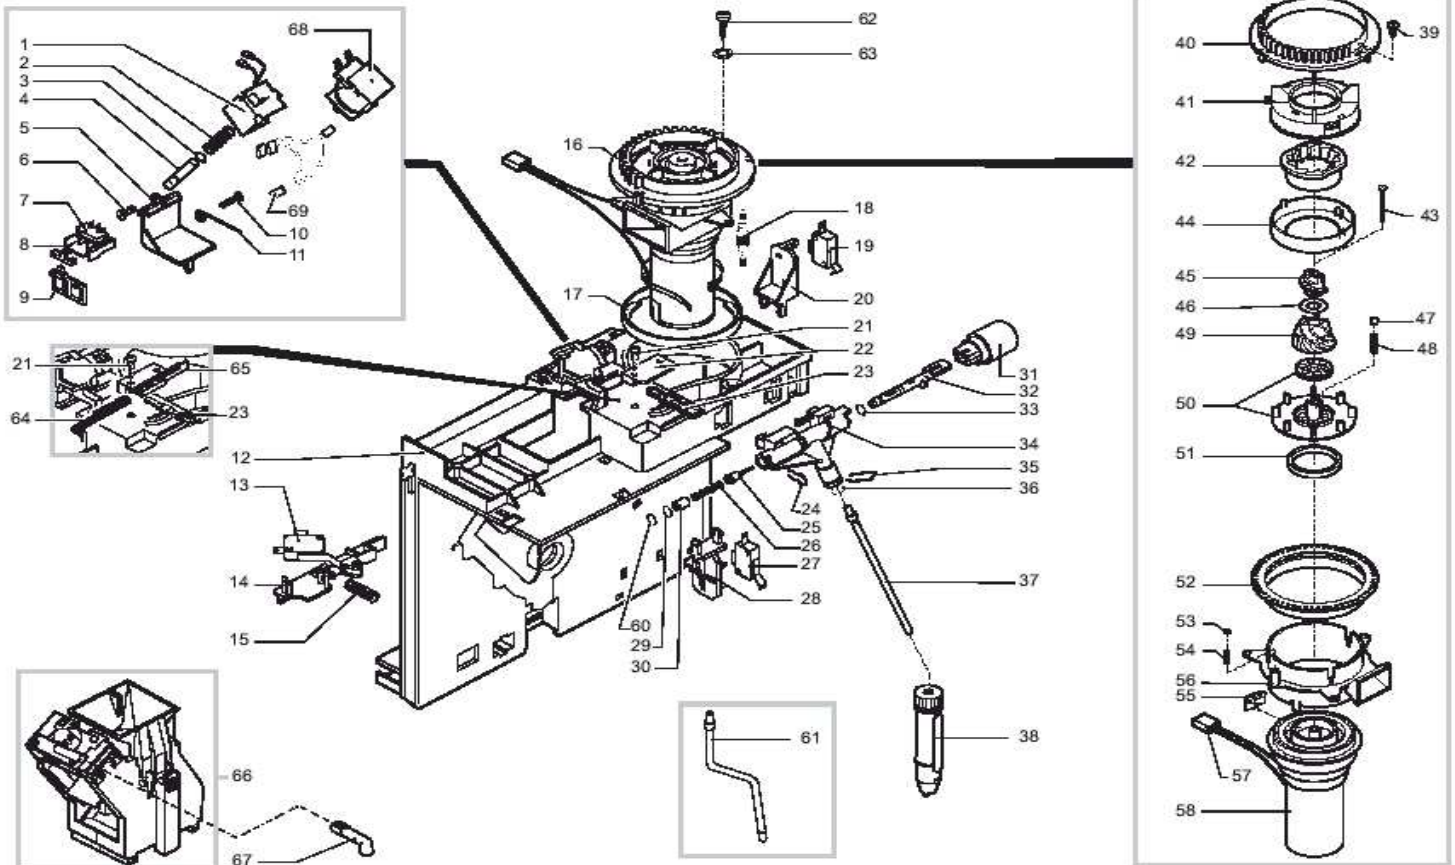

Pos.	Item#	Description	Comments
1	9129A0700A	Solenoid Doser 230V Royal Pro	230V
		fi no a matr. 20024065687	
	283770755	Special Order	120 V
2	126764818	Special Order	
3	120350704	Special Order	
4	122590602	Special Order	
5	148971259	Special Order	
6	147470659	Special Order	
7	90001080	Microswitch Saia Xcc5-81	
8	149185959	Special Order	
9	148700559	Special Order	
10	129660202	Screw, M3x12, Bean Hopper	ZNP
11	126834418	Special Order	
12	9161.249.150	Special Order	
13	186724000	Special Order	
14	9161202150	Switch Support, Dumpbox Drip T	
15	9161.221	Special Order	
16	286883755	Special Order	120V
	286883758	Special Order	230V V2
	286883858	Special Order	230V V2
	286883754	Special Order	100 V
17	9141.052.150	Special Order	
18	90001073	Antivibration For Coffeegrinde	
19	NE05043	Microswitch, Dump Box/WaterVie	
20	9161207150	Switch Support, Water Vienna	
21	129660902	Special Order	ZNP
22	147571059	Special Order	
23	9161122150	Lever V. Digital	
24	9011144	Clip, Hairpin, Teflon Tube	
25	9019.A01	Special Order	
26	126765317	Spring, Needle Valve, Vienna	
27	186723600	Special Order	
28	9161.208.150	Special Order	
29	NM02028	Or 2015 Epdm 75.5/Kw75F	EPDM
30	9991112	Bushing For Faucet	
31	311018490	Knob, Steam Vienna	
	227720960	Special Order	
	227720761	Special Order	
	227720953	Steam Knob, Vienna Digital	
32	91612050	Steam Valve Plastic Vienna	
33	140328561	O-Ring, 4.48 X 1.9, Vienna Dig	EPDM
34	9161204G	Valve Steam Body New Style	
35	126764018	Spring Clip, Steam Tube	
36	140324461	O-ring, Metric, 0060-20	EPDM
37	9011149	Steam Tube, Vienna	
38	147430150	Special Order	

Pos.	Item#	Description	Comments
	147430163	Special Order	
	147430161	Special Order	
39	129511803	Screw, M2.9X6.4, Nickle	Nichelata
40	148650250	Grinder Adj Ring***Veneto Comb	
41	149186150	Upper Grinder Support Magic	
42		Particolare non disponibile	Vedi pos.49
43	129931002	Special Order	
44	142844550	Cover, Upper Grind, Magic	
45	9141030	Screw, Grinder Feed, Magic	
46	128130102	Special Order	Zincata
47	NM06002	Ball Bearing, SS Grinder	
48	9141032	Spring Pickup Grinder Magic	
49	226473500	Kit, Grinder Ring Upper & Lowe	Ricambi
50	9141044	Support Lower Grinder Magic	
51	9141034	O-Ring Felt Grinder Magic	
52	9141017	Outer Ring Grinder	
53	NM06003	Grinder Ring Ball	
54	126770117	Special Order	
55	9141043	Rubber Grinder Support Magic	
56	149186350	Special Order	
57	283544900	Special Order	230V (V2)
	283542600	Special Order	100V-120V
58	286851858	Special Order	230V
	286851855	Special Order	120V
	286851854	Special Order	100V
60	140328161	O-Ring 3.85 X 1.9 Epdm	EPDM
61	229380908	Steam Arm, Bent, Vienna	
62	129670202	Special Order	ZNP
63	U207004	Washer, Plain,4.3X16, 7P	ZNP
64	148740450	Special Order	
65	147571850	Doser Adj.Mount V. Digital	
66	9160027150	Brew Group, Vienna	
		Vedi tav. 9160.027.150 cod. esploso E90023	
67	311023150	Outlet Elbow, Brew Group, Vien	
68	9129.A23.00A	Special Order	
		da matr. 20024065688	
69	289202800	Special Order	
		da matr. 20024065688