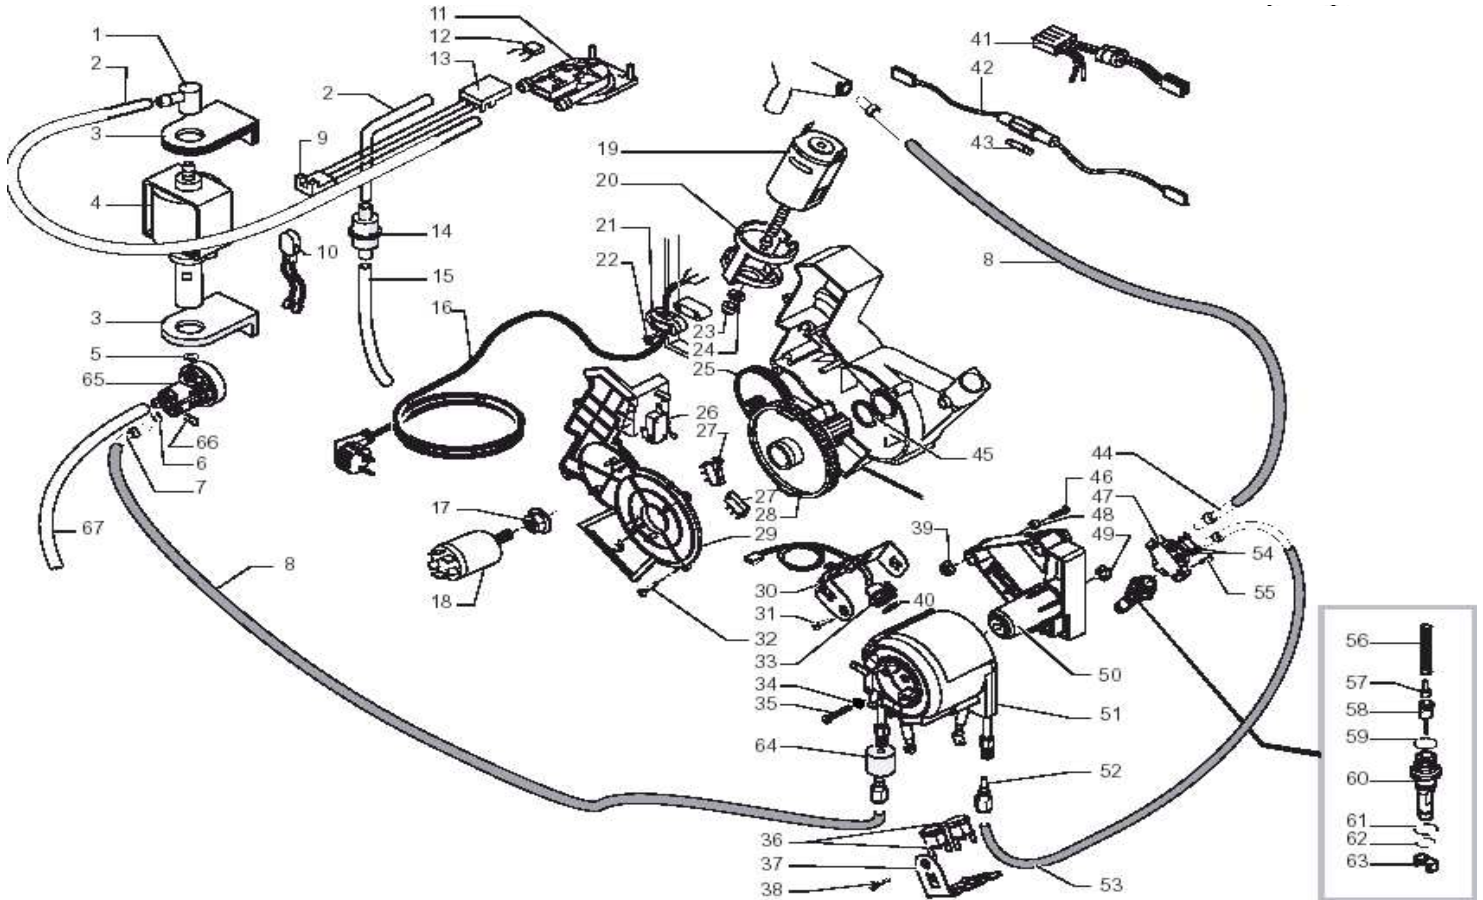

Pos.	Item#	Description	Comments
1	147920150	Fitting 90 Deg	
2	149360200	Tube Silicone, 5X8	matassa in kg
3	149185850	Special Order	
4	187720958	Pump Ulka Pgi 220V	230V
	187720955	Special Order	120 V
	187720954	Special Order	100 V
5	140321961	Or 2031 In Epdm	EPDM
	NM02028	Or 2015 Epdm 75.5/Kw75F	EPDM
7	227874900	Connector Teflon 2x4 L=250mm	
8	149361200	Tube, Silicone,Blk, 7.5x9.3 RI	
9	283542200	Special Order	
10	311.807	Special Order	230V
	289201000	Special Order	100 V - 120 V
11	286473300	Flowmeter Casing, w/sensor,kit	con pos. 12
12		Particolare non disponibile	vedi pos. 11
13	9161018	Fork, Flowmeter Assy, Vspresso	
14	144650300	Special Order	
15	149361100	Special Order	
16	183910450	Special Order	L=1500 mm
	183930250	Special Order	L=1500 mm
	183950150	Special Order	L=1500 mm
	183922060	Special Order	L=1500 mm
	183980550	Special Order	L=1590 mm
17	123453602	Special Order	
18	184651100	Filter V.Digital	230 V
	184651500	Power Filter, Charisma/Vspress	100 V - 120 V
19	286892000	Special Order	con pos. 20,41
20	9121.044	Special Order	
21	148600600	Special Order	
22	129670202	Special Order	ZNP
23	9121.046	Special Order	
24	148380200	Washer, Vspresso, D=5	
25	146000759	Gear 12/90 Brew Drive Motor Vi	
26	NE05042	Microswitch Brew Group Sense V	
27	NE05038	Switch, Brew/Dump, Magic	
28	9121068150	Gear, Brew Drive Motor, Vienna	
29	9161200920	Cover, BrewDrive Motor, Vienna	
30	126838017	Sensor Retaining Clip	
31	129573402	Screw, M4x10, Din 7985	
32	129670202	Special Order	ZNP
33	288582200	Assembled Temp Sensor	
34	128310521	Washer, UNI 8842, A5, SS	
35	129827402	Screw, M5x20, UNI 7687, ZNP	
36	189428200	Thermostat 175 Deg.	
37	126838117	Retaining clip for 2 thermosta	
38	129573402	Screw, M4x10, Din 7985