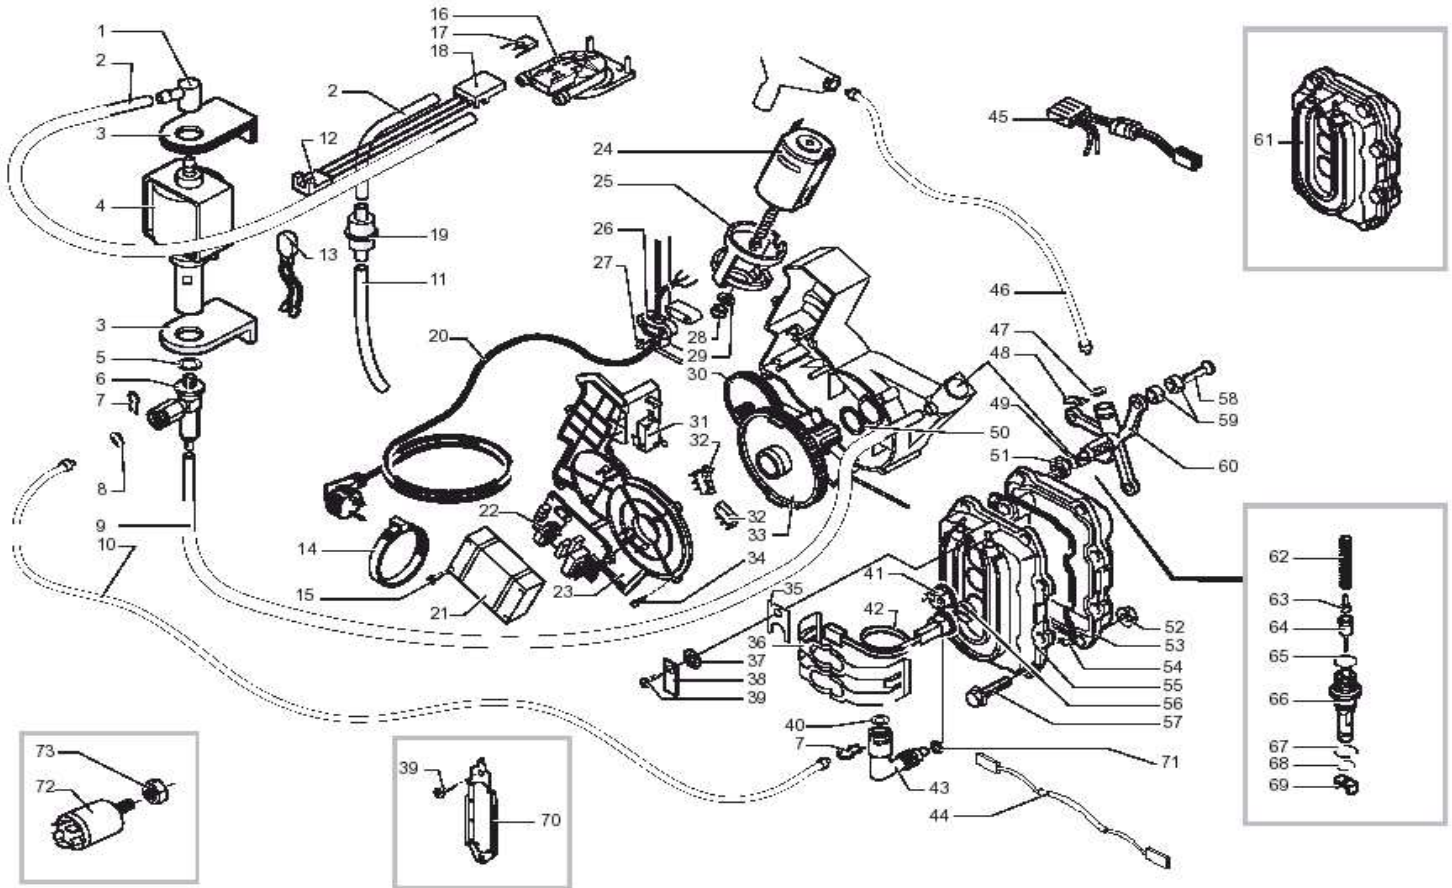

Pos.	Item#	Description	Comments
1	147920150	Fitting 90 Deg	
2	149360200	Tube Silicone, 5X8	matassa in kg
3	149185850	Special Order	
4	187720955	Special Order	120V
5	187720954	Special Order	100V
6	140321961	Or 2031 In Epdm	
7	229451300	Relief Valve Vienna	x pompa ULKA
8	9011144	Clip, Hairpin, Teflon Tube	
9	NM02028	Or 2015 Epdm 75.5/Kw75F	EPDM
10	149360200	Tube Silicone, 5X8	matassa
11	227872100	Special Order	
12	149361100	Special Order	matassa in kg
13	283542200	Special Order	
14	289201000	Special Order	120V
15	144320500	Special Order	
16	129660902	Special Order	ZNP
17	286473300	Flowmeter Casing, w/sensor,kit	con part.17
18		Particolare non diponibile	vedi pos.16
19	143590200	Cover, Sensor	
20	144650300	Special Order	
21	183910450	Special Order	L=1500 mm
22	NE01.026	Special Order	
23	183921350	Special Order	con part. 72
24	183921360	Special Order	con part. 72
25	142844459	Special Order	
26	181563155	Pcb, Power Filter, 120V	120V
27	9161200920	Cover, BrewDrive Motor, Vienna	
28	286891355	Special Order	con pos. 25,45
29	147753250	Special Order	
30	148600600	Special Order	
31	129670202	Special Order	ZNP
32	9121.046	Special Order	
33	148380200	Washer, Vspresso, D=5	
34	146000759	Gear 12/90 Brew Drive Motor Vi	
35	NE05042	Microswitch Brew Group Sense V	
36	NE05038	Switch, Brew/Dump, Magic	
37	9121068150	Gear, Brew Drive Motor, Vienna	
38	129670202	Special Order	
39	126836402	Special Order	
40	90111420	Spring Clip Thermostat Vienna	
41	128310504	Washer, UNI, Burnished	Brunita
42	186400600	Special Order	
43	129575403	Special Order	Nik
44	140328059	O-ring, Silicone, 2015	PTFE / FDA
45	189428200	Thermostat 175 Deg.	
46	286471555	Kit Sensor Vdl Rs	100 V