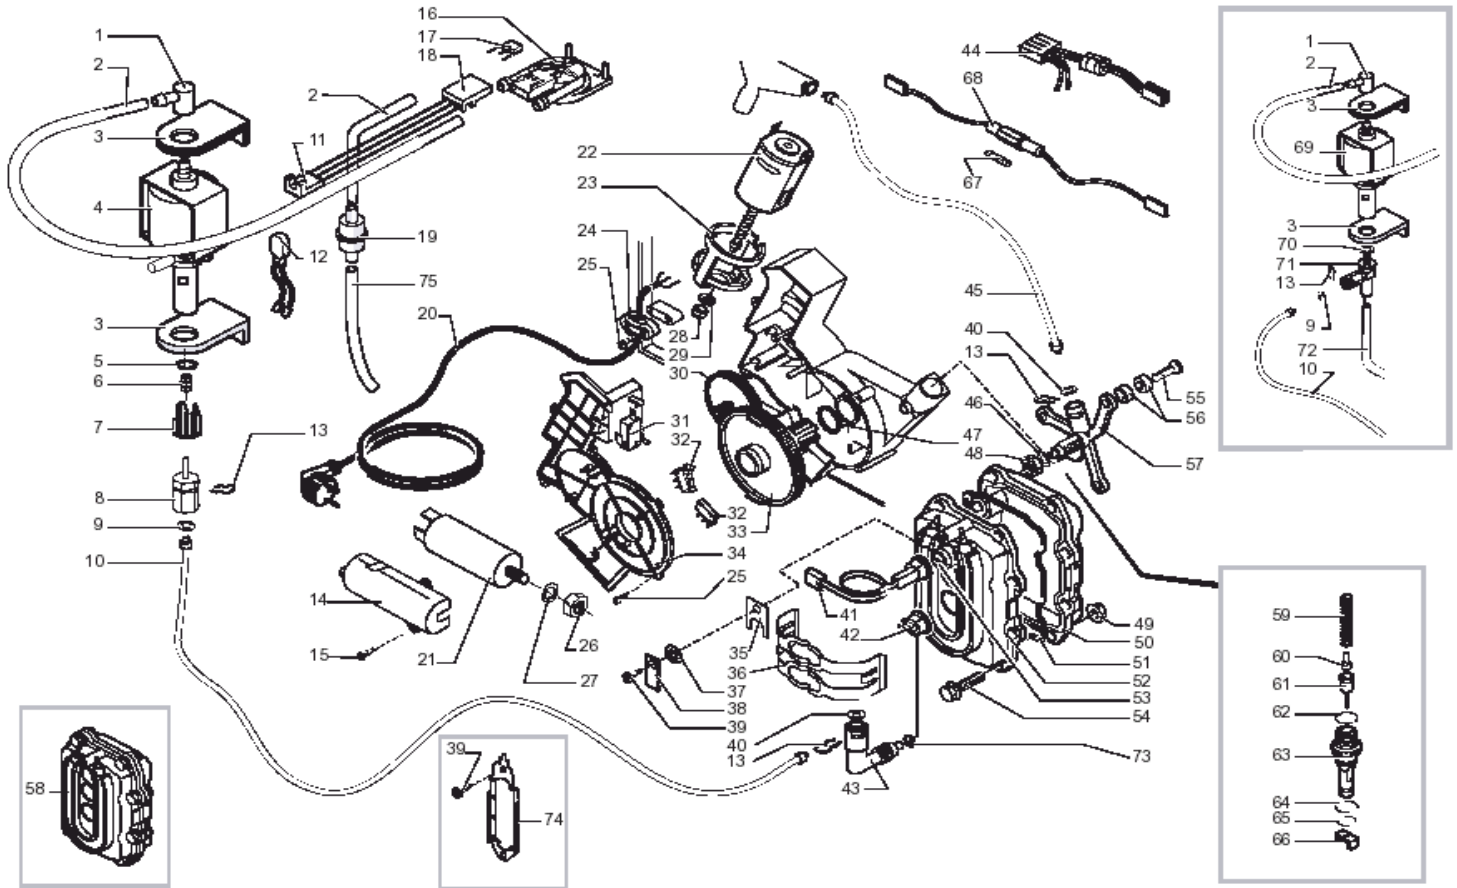

Pos.	Item#	Description	Comments
1	147920150	Fitting 90 Deg	
2	149360200	Tube Silicone, 5X8	matassa in kg
3	149185850	Special Order	
4	9070.037.00A	Special Order	230V
5	NM03.018	Special Order	NBR
6	9071.075	Special Order	
7	9071.071	Special Order	
8	9071.097	Special Order	
9	NM02028	Or 2015 Epdm 75.5/Kw75F	EPDM
10	227872100	Special Order	
11	283542200	Special Order	
12	311.807	Special Order	230V
13	9011144	Clip, Hairpin, Teflon Tube	
14	142851100	Special Order	
15	129660902	Special Order	ZNP
16	286473300	Flowmeter Casing, w/sensor,kit	con part.17
17		Particolare non disponibile	vedi pos.16
18	143590200	Cover, Sensor	
19	144650300	Special Order	
20	183910450	Special Order	L=1500 mm
	183930250	Special Order	L=1500 mm
	183950150	Special Order	L=1500 mm
21	184651100	Filter V.Digital	
22	286891358	Special Order	con pos. 23,44
23	147753250	Special Order	
24	148600600	Special Order	
25	129670202	Special Order	ZNP
26	123270202	Special Order	ZNP
27	128310802	Washer, UNI 8842, A8, Galvaniz	ZNP
28	9121.046	Special Order	
29	148380200	Washer, Vspresso, D=5	
30	146000759	Gear 12/90 Brew Drive Motor Vi	
31	NE05042	Microswitch Brew Group Sense V	
32	NE05038	Switch, Brew/Dump, Magic	
33	9121068150	Gear, Brew Drive Motor, Vienna	
34	9161200920	Cover, BrewDrive Motor, Vienna	
35	126836402	Special Order	
36	90111420	Spring Clip Thermostat Vienna	
37	128310504	Washer, UNI, Burnished	Brunita
38	186400600	Special Order	
39	129575403	Special Order	Nik
40	140328059	O-ring, Silicone, 2015	PTFE / FDA
41	286471558	Sensor Kit, M/S 5000 230V	
	286471558	Sensor Kit, M/S 5000 230V	Altri Paesi
42	189428200	Thermostat 175 Deg.	
43	127914020	Elbow 90 Deg Boiler Input Vien	Vedi pos. 22