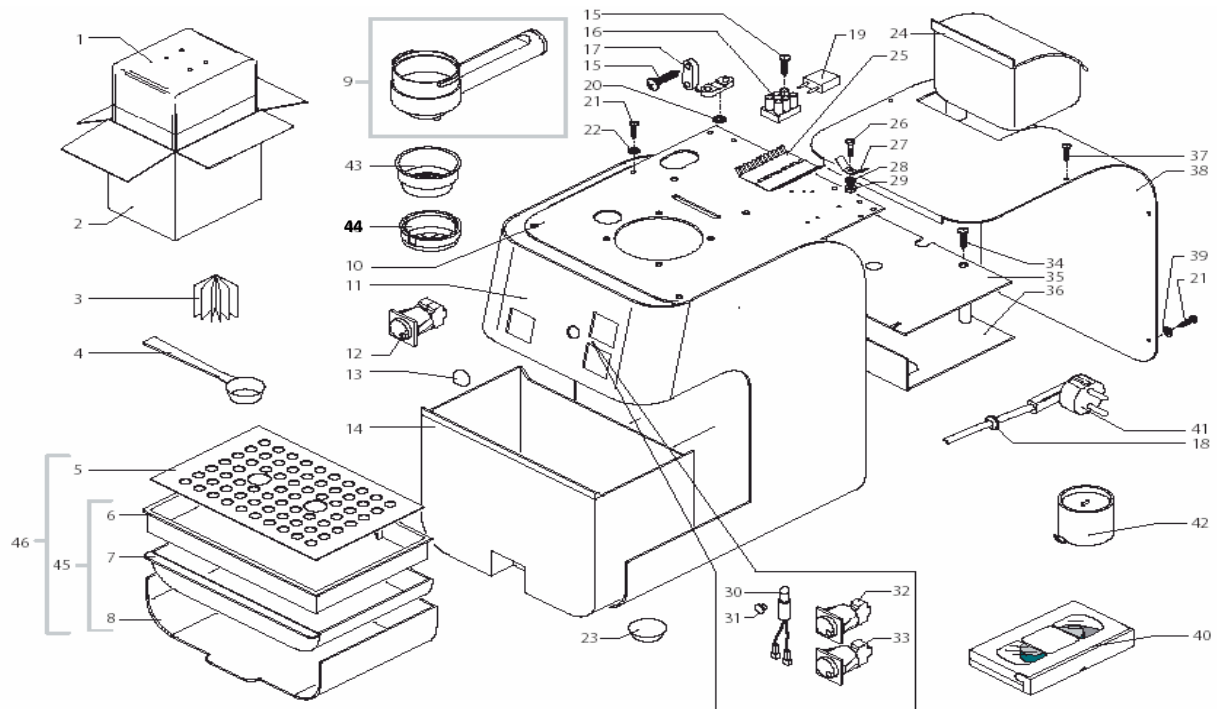

Starbucks Via Venezia Blk

POS	SAECO No.	Starbucks SIN006 Via Venezia Blk E71039 Rev. 12 Cod: 10002322	NOTES	Special Order No.
Yellow = Not Available unless Special Ordered				
22	128310304	Washer, A3, Uni 8842, Burnish		
23	147620500	Foot, Rio Vapore		
24	N/A	WATER TANK FUNNEL BLACK		142860150
	142860162	Funnel, Water Tank, Grev, Prof		
25	N/A	SUBJUNCTION BLOCK PA 52 24 WAY		186800700
26	129823802	Screw, M4X8, Uni 7687		
27	186400200	Double Tab, D=4.3, 6.3		
28	128310404	Washer, A4, Uni 8842, Burnish		
29	123160402	Nut, M4, Galvanized		
30	188541655	Lamp Assy, 120V, Magic Combi		
31	142840500	Indicator Light, Green, Lamp		
32	N/A	UNIP. SWITCH BLA.ROLD 81191 A100/		186071350
	186071350	Switch, PB, on/off Coffee Bipo		
33	N/A	UNIP.SWITCH BLA.ROLD 81192 X A100/		183670450
	183670550	Steam Switch, Barista		
34	129516803	Screw, M3.5x19, Din 7981, Nick		
35	N/A	SCREW COVERPLA. GREY		142840762
36	N/A	BLACK BOILER PLATE GUARD A100/A110		147750647
	N/A	GREY BOILER PLATE GUARD A100/A110		147750662
37	129590121	Screw, M2.9 X 6.5, Self-tap		
	N/A	TCB SCREW M3X6 UNI 7687 SS		129821621
38	N/A	CUPWARMING LID WITH 2 HOLES A10/A100		122801321
39	128310321	Washer, A3, Uni 8842, SS		
40	N/A	INSTRUCTIONS DVD STARBUCKS BARISTA		15000831
	N/A	INSTRUCT.VIDEOTAPE STARBUCKS BARISTA UK		165851400
	N/A	INSTRUC.VIDEOTAPE STARBUCKS BARISTA DEU		165851800
	N/A	INSTRUCT.VIDEOTAPE STARB.BARISTA JAP		165852000
	N/A	INSTRUCT.VIDEOTAPE STARBUC.BARISTA TAIL.		165852300
	N/A	INSTRUCT.VIDEOTAPE STARB.BAR.CANT/UK		165852500
41	N/A	P.CABLE USA/UL BLACK L=1600MM		183920150
	N/A	POWER CABLE CH BLACK L=1600 MM		183501000
	N/A	POWER CABLE SCHUKO BLACK L=1600MM		183502000
	N/A	POWER CABLE ENGL+ BLACK L=1600 MM		183505100
	N/A	POWER CABLE UK BLACK L=2000MM		183970150
	N/A	POWER CABLE JAPPON VCTF BLACK L=1600		183980250
	N/A	P.CABLE AUSTRALIA BLACK L=1600MM		183504000
42	148000150	Scraper Wrench, Seal Cleaner		
	N/A	SCRAPER SEAL CLEANING CROSS INSERT		148000550
43	124652321	Pod, Filter Basket		
44	145849762	Gasket, Pod, For Pod Handle		
45	149640862	Drip Trav. Top, Vapore/Profi		
46	229650347	Drip Trav Assv, Blk.		
	N/A	GREY DRIP TRAY A100/A110		229650362