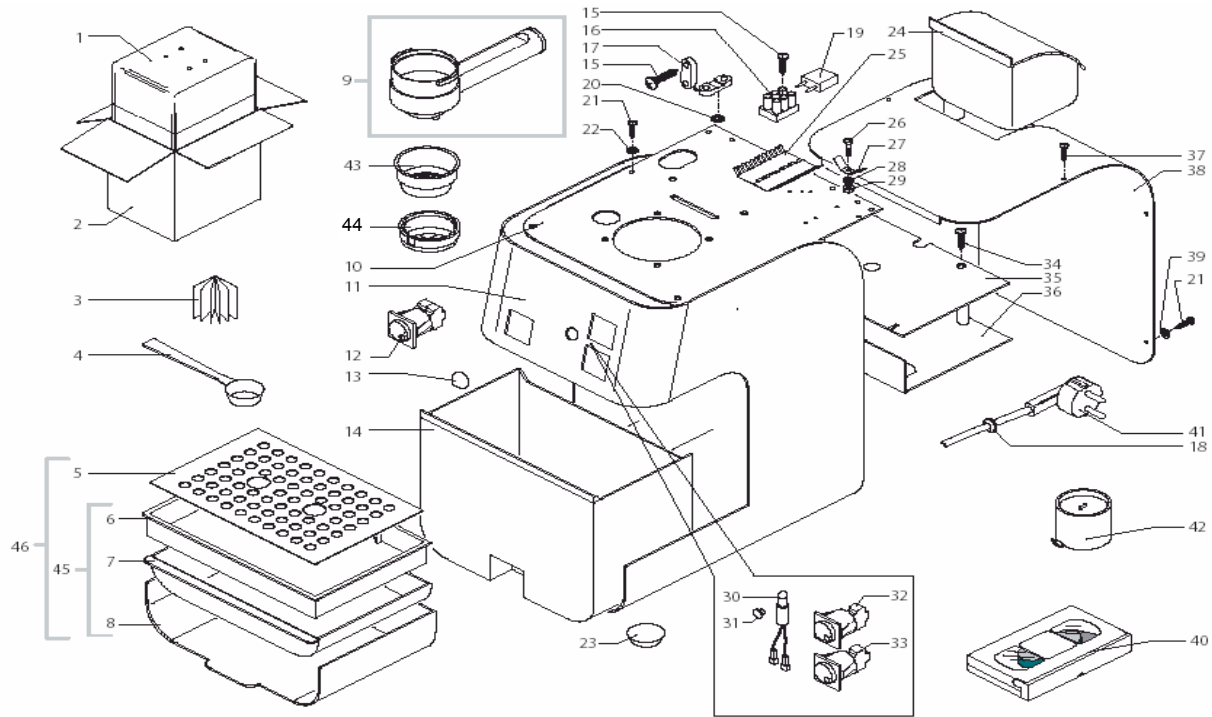

Starbucks Via Venezia Blk

POS	SAECO No.	Starbucks SIN006 Via Venezia Blk E71039 Rev. 12 Cod: 10002322	NOTES	Special Order No.
Yellow = Not Available unless Special Ordered				
1	N/A	BOX POLYST.RIO VAPORE A10/A100		178690700
2	N/A	DISPLAY BOX STARBUCKS BARISTA		178513000
3	N/A	INSTR.MANUAL STARB.BARISTA FILTHOLD.PRES		165932800
4	N/A	GREY/7016 COFFEE MEASURE		146680159
5	125740921	Grill, Drip Tray, Vapore/Profi		
6	N/A	BLACK DRIP TRAY A100/A110		149640847
	149640862	Drip Tray, Top, Vapore/Profi		
7	N/A	BLACK REPOSITORY DRAWER A100/A110		142600347
	142600362	Drip Tray, Vapore/Profi		
8	N/A	BLACK DRIP TRAY SUPPORT A100/A110		149180847
	149180862	Holder, Drip Tray, Vapore		
9	226552008	Portafilter, Pres Black VV	SFF EXP. E90022 PAGE 5	
10	N/A	BOIL. SUPPORT PLA. WHITE VAP/PROF		227540530
	N/A	BOIL. SUPPORT PLA. BLACK VAP/PROF		227540547
11	N/A	CASING A100 RED S/SCR. STARB.BARISTA		222387410
	N/A	CASING A100 NEW RED S/S. STARB.BARIS		222387414
	N/A	CASING A100 GREEN S/S. STARB.BARISTA		222387415
	N/A	CASING A100 PINK S/SC. STARB.BARISTA		222387417
	N/A	CAS. A100 PH. ENCR. ST. S/S. STARB. BARIS		222387419
	N/A	CASING A100 SS S/SCRE. STARB. BARISTA		222387421
	N/A	CAS. A100 CREAM/1015 S/S. STARB. BARIS		222387422
	N/A	CASING A100 WHITE S/S. STARB. BARISTA		222387430
	N/A	CASING A100 GOLD S/SC. STARB. BARISTA		222387440
	N/A	CASING A100 BLUE S/SC. STARB. BARISTA		222387442
	N/A	CAS. A100 NA/BLUE S/SC. STARB. BARISTA		222387443
	N/A	CASING A100 BLACK S/S. STARB. BARISTA		222387447
	N/A	CASING A100 WHITE S/S. STARB. BARISTA		222387450
	N/A	BLACK-GRAPH CASING S/SCR. STARB. BARISTA		222387460
	N/A	CASING A100 YELLOW S/S. STARB. BARIST		222387495
	N/A	CAS. A100 TRA. COPPER S/S. STARB. BARIS		222387498
	N/A	CAS. A100 WHI. PAINTED PROTEO ARTE		222389030
12	186051450	Switch, Power on/off		
	N/A	BIP. SWITCH ROLD 81185 X A100/A110		186052450
13	147620700	Foot, Rubber, Veneto/Maestro		
14	N/A	WATER CONT. A100/A110 S/S. STARB. 1.800		222680480
	N/A	WATER CONT. A100/A110 S/SC. STARB. W.W.W		222680680
	142690502	Water Tank, Via Venezia Blk		
15	U109014	Screw, M2.9X16, Profimat		
16	N/A	3 WAY JUNCT. BLOCK PA 27/3 + SYMBO		186801400
17	188600550	Clamp, Cable Vapore/Profi		
18	N/A	GROMMET AB/9 BLACK 75SHORE 1017712		187640500
19	N/A	ANTIDIST. CONDENSER R. 46 0.1MF 275VAC		182510700
20	N/A	ELASTIC WASHER FOR SHAFT D=2MM		128210200
21	129511803	Screw, M2.9X6.4, Nickle		