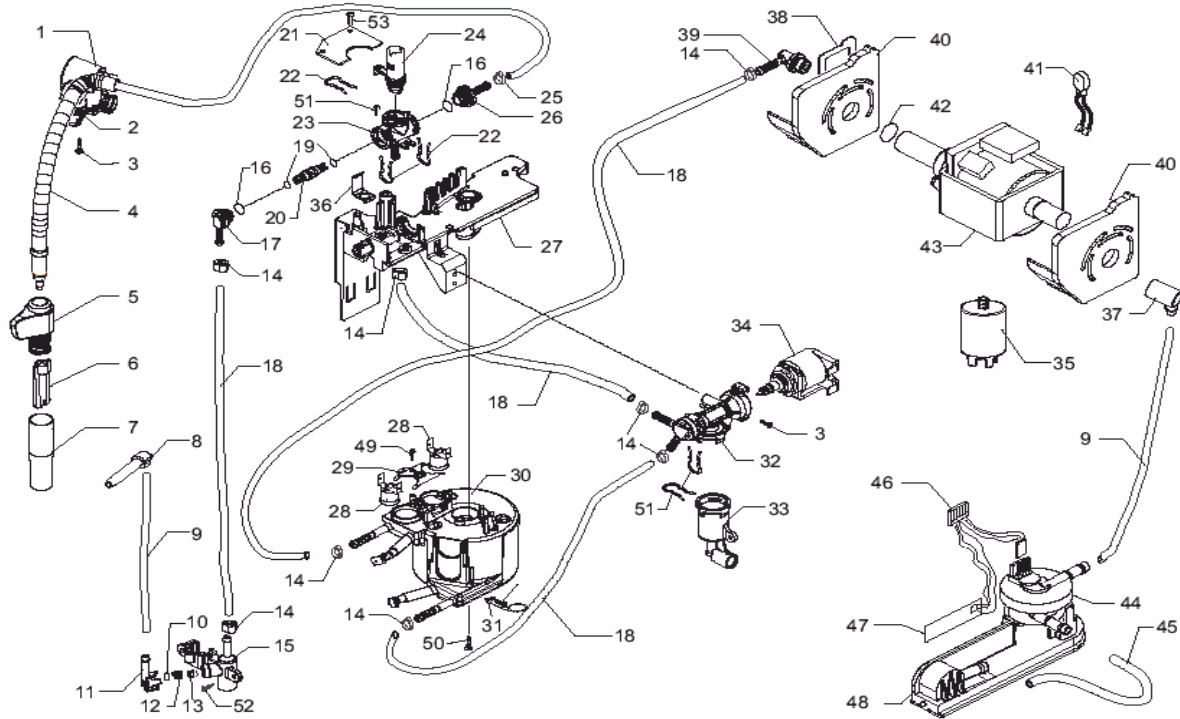

Talea Touch

POS	SAECO No.	SUP032AR 120V TALEA TOUCH E74105 Rev.01 Cod 10001562	NOTES	Special Order No.
Yellow = Not Available unless Special Ordered				
1	11004196	Cover, Upper Steam Tube, Chrom		
2	11004197	Cover, Lower Steam Tube, Chrom		
3	129912202	Screw, M3x12, Torx, Uni 9786		
4	11003122	Steam Tube Assv, P0049		
5	11001625	Handrip, Steam Wand		
6	11001620	Internal Tube, Pannarello		
7	11001621	Cover, Pannarello, SS		
8	11001630	Water Connection, Milk Island		
9	149360200	Tube, Silicone, D=8x10		
10	140321462	O-Ring, Silicone, 2018		
11	11000460	Connector, Valve P0054, Blk		
12	126772618	Spring, Cream Adjustment, Valve		
13	11000461	Insert, Safety Valve, P0054		
14	12000361	Oetiker, clip D=9		
15	11000459	Connector, Blk		
16	12000042	O-ring, 108, FDA, 70 SH		
17	11001544	Connector, Faucet Body		
18	16000190	Silicone Tube 4.2X8.2		
19	12000541	O-ring, Or=2012		
20	11004134	Faucet Body, Brass		
21	11007569	Pcb, Water Sensor		
22	11001499	Spring, Fork, Faucet P0049		
23	11004625	Faucet, Tea/Brass, P0049		
24	11004135	Faucet Shaft Assv		
25	90001083	Tube Clamp, Oetiker		
26	11001546	Straight Connector, Faucet Bod		
27	N/A	SUPPORT FOR BOILER-FAUCET-VALVE P0049		11001332
28	189428600	Thermostat, 175o, Sirius		
29	N/A	THERMOSTATES SPRING FOR BOILER		11001751
30	11005608	Boiler Assv, 120V		
31	190800100	Temp Sensor, L=280mm		
32	20000591	Casing Assv, Blowdown Valve		
33	20000592	Connector Assv, Blowdown Valve		
34	20000680	Coil Assv, Blowdown Valve		
35	12000007	Powerfilter, 120V		
36	11002957	Spring, Faucet P0049		
37	147920150	Fitting, 90o, Pump Inlet		
38	11004776	Steel Bracket, Pump Support		
39	11001054	Connector, 90o, Pump Outlet		
40	11001365	Pump Support, Black		
41	N/A	2POLES CONNECTOR PUMP P0049 UL 120V		11005668
42	140321961	O-Ring, Epdm, 2031		
43	12000131	Pump, Ulka, 120V, 60Hz		
44	JS01022	Tube, Silicone, 5x10, L=156		
45	NV99099	Turbine Assv		
46	11005648	6-Pole Connector, Flowmeter		
47	11000651	Board, Water Level Sensor		
48	N/A	BLACK TURBINE SUPPORT V2 P0049		11003670
49	129573202	Screw, M4x8, Uni 8112, Tcb		
50	129932502	Screw, M5X30, UNI, 7688, ZNP		
51	11005096	Spring Clip, Valve P0049		
52	N/A	screw TORX TCB 3,5X9,5 BLACK		U143.016
53	N/A	SCREW PT TORX 3X10 WN 1411 GALVANIZ		129912702
54	11008698	Faucet Assv, P0049/B-P0053		
55	11005604	Assv, Valve, Blowdown, P0049 With part # 32-34-51		
56	N/A	ALUM. BOILER P0053 120V ASSY.		11005618