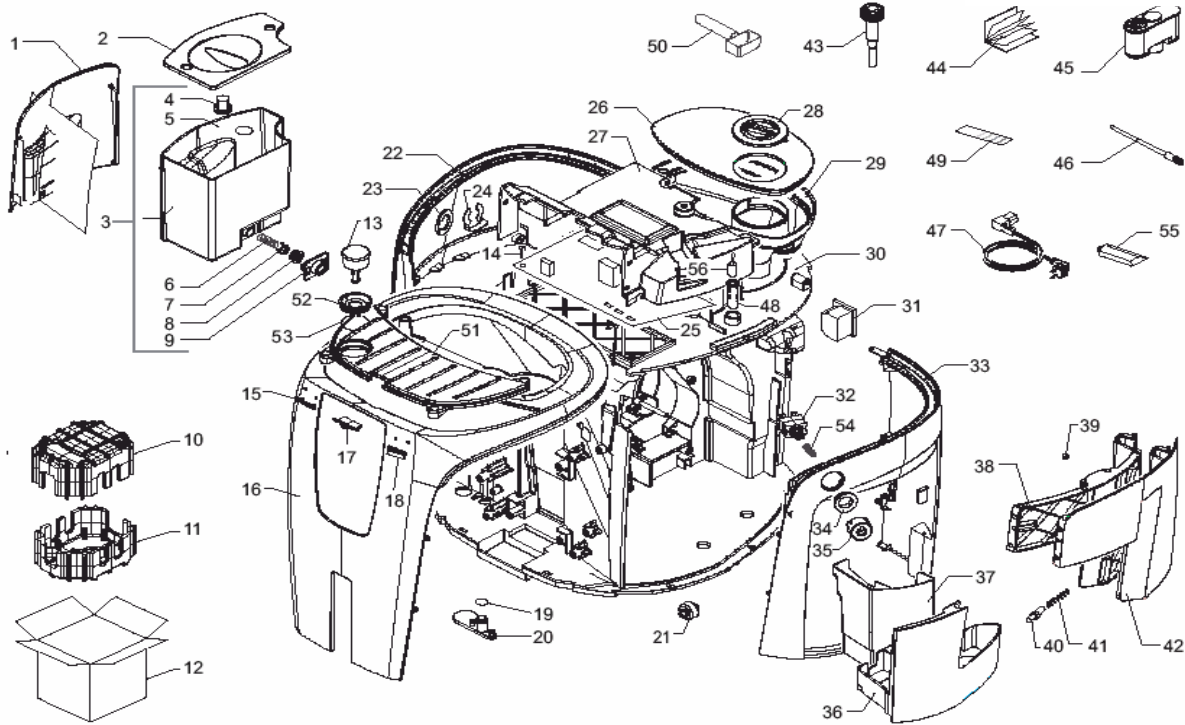

Talea Touch

POS	SAECO No.	SUP032AR 120V TALEA TOUCH E74105 Rev.01 Cod 10001562	NOTES	Special Order No.
Yellow = Not Available unless Special Ordered				
1	11004088	Water Tank, Talea Touch		
2	11001668	Lid, Water, Talea Ring +		
3	11002017	Water Tank, Talea Ring +		
4	90001003	Filter, Water Tank		
5	90001004	O-Ring, Metric, Endm. 0019-10		
6	11003672	Spring, Water Tank Valve P0049		
7	11003673	Valve, Insert, Water Tank		
8	11003671	Valve, Water Tank		
9	11001298	Lid, Duckbill Valve, Blk		
10	N/A	UPPER TECHMATE INSERT FOR BOX P0053		13000141
11	N/A	LOWER TECHMATE INSERT FOR BOX P0053		13000140
12	13000391	Box, Talea		
13	11004217	Knob, Water-Steam,Chrome P0053		
14	N/A	SCREW BT TORX 3X10 WN 1411 GALVANIZ		129912702
15	N/A	SILVER PLATE LOGO SAECO NEW P0049/P0053		11004142
16	11004068	Cover, w/opening		
17	11002096	Inferred Lens Cover		
18	N/A	BLACK PLATE WITH LOGO TALEA P0053 TOUCH		11004923
19	140321461	O-Ring, Endm. 2018		
20	11003821	Cap Cover, Connector		
21	11000223	Black Wheel, Casing Bottom		
22	11004059	Left Side Casing Titanium		
23	N/A	STEAM TUBE WASHER P0049		11001624
24	90001042	Spring, Folk, Italia		
25	11003968	Power Board, I/O		
26	11002030	Lid, Bean Hopper		
27	N/A	BLACK POWER BOARD PROTECTION P0053/D		11003783
28	11001670	Lid, Preground, Talea Touch		
29	11001662	Bean Hopper, Talea Ring +		
30	11002016	Mounting Plate Assv. W/Pin		
31	N/A	CUP SOCKET EN 60320 C 13		12000280
32	11000592	Switch, SAIA 3292		
33	11004067	Right Side Casing Titanium		
34	11004055	Insert, Bottom on-off, Titanium		
35	11004207	Bottom, On-off, Chrome		
36	11004083	Drip Tray, Brew Group, TR+		
37	11003533	Dump Box, Black		
38	11001659	Inside Cover Door, Black		
39	N/A	MAGNET FOR FLOAT SUPERAUTOM.		9161.111
40	N/A	BLACK DOOR PIN P0049		11001340
41	N/A	SPRING FOR LOCK P0049		11001362
42	11004085	Right Side Door, TR +		
43	11003785	Grinder Adjustm. Kev. Black		
44	15000746	Manual, Talea Touch		
45	223070200	Filter, Aqua Prima		220071700
46	127390100	Brush, Cleaning		
47	183921850	Power Cable, ST13 3F.L1200,Blk		
48	N/A	BLACK REED SENSOR SUPPORT P0049		11003154
49	N/A	WATER HARDNESS TEST		301.961
50	146680850	Scoop, Preground, Charisma		
51	11005723	Lid, Cupwarming, Silver 120V		
52	N/A	SILVER WARM CUPS FINGER PROTECTION P0053		11004303
53	140329461	O-Ring, Endm. 2137		
54	N/A	SPRING FOR ON-OFF BUTTON P0049		11005040
55	N/A	SILICONE GREASE CONNECTIONS		1501.098
56	11003889	2 Pole Connector, Sensor Door