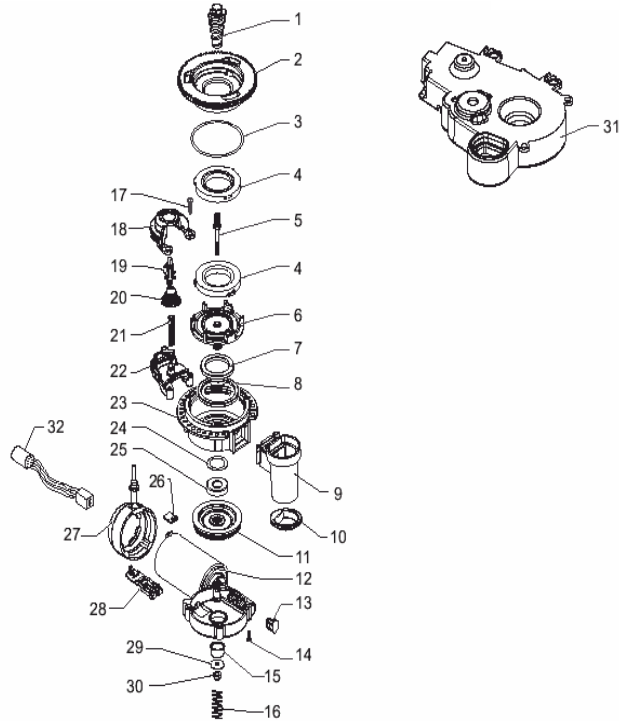

Talea Touch

POS	SAECO No.	SUP032AR 120V TALEA TOUCH E74105 Rev.01 Cod 10001562	NOTES	Special Order No.
Yellow = Not Available unless Special Ordered				
1	9141001	Worm Gear, Grinder, 5P/7P		
2	149198250	Support,Upper Grinder		
3	140328960	O-Ring, Metric, Epdm, 0530-15		
4	146520100	Grinder Burr, Ceramic, Sirius		
5	127473603	Pin,Steel M4-M6		
6	N/A	LOWER GRINDER SUPPORT COFFEEGRINDER		149198350
7	123030300	Bearing, Axial EKKO 342.35252		
8	140360500	Felt Ring,45,4x39,4x4		
9	222870250	Preground Chute		
10	145854462	Gasket, Dosing Chamber		
11	226000300	Gear, Grinder Motor		
12	11000511	Motor, Coffeegrinder/Assy 120V		
13	N/A	CAP FOR WORM SCREW MC/V3 CENTRING		149214800
14	N/A	PANELVIT TCB SCREW 3,5X25 D.7505 ZN		129661702
15	11002873	Bushing Insulator,Grinder Mot.		
16	11000597	Spring, Coffee Grinder Support		
17	80001013	Screw, M3.5x18, Din 7505, Zinc		
18	N/A	UPPER GEAR SUPPORT COFFEEGRINDER P124		11002508
19	N/A	BLACK INSERT FOR COFFEE GRINDER P0049		11003446
20	N/A	COFFEE GRINDING ADJUSTMENT GEAR P0049		11003784
21	N/A	GRINDER REGULATION SPRING P124		11002572
22	N/A	LOWER GEAR SUPPORT COFFEEGRINDER P124		11002613
23	N/A	SWITCH+SOCKET POWER CABL SUPP.SMART		149205450
24	N/A	CRINKLE WASHER 21.8X15.8X0.2		128381800
25	N/A	RADIAL BEARING 61900.2RS1		123030200
26	181540900	Electronic Board, With Sensor		
27	11001367	Support,Rubber Blk,Coff Grind		
28	149199050	Sensor Support, Grinder Motor		
29	N/A	GALVAN.FLAT WASH.DI=4,3 DE=14 SP=1,5		128381902
30	123453102	Nut, Self-Lock, M4 Din 982		
31	11001826	Cover, Grinder, (Soundproof)		
32	11005658	5-Pole Connector		
	11005606	General Motory Assy