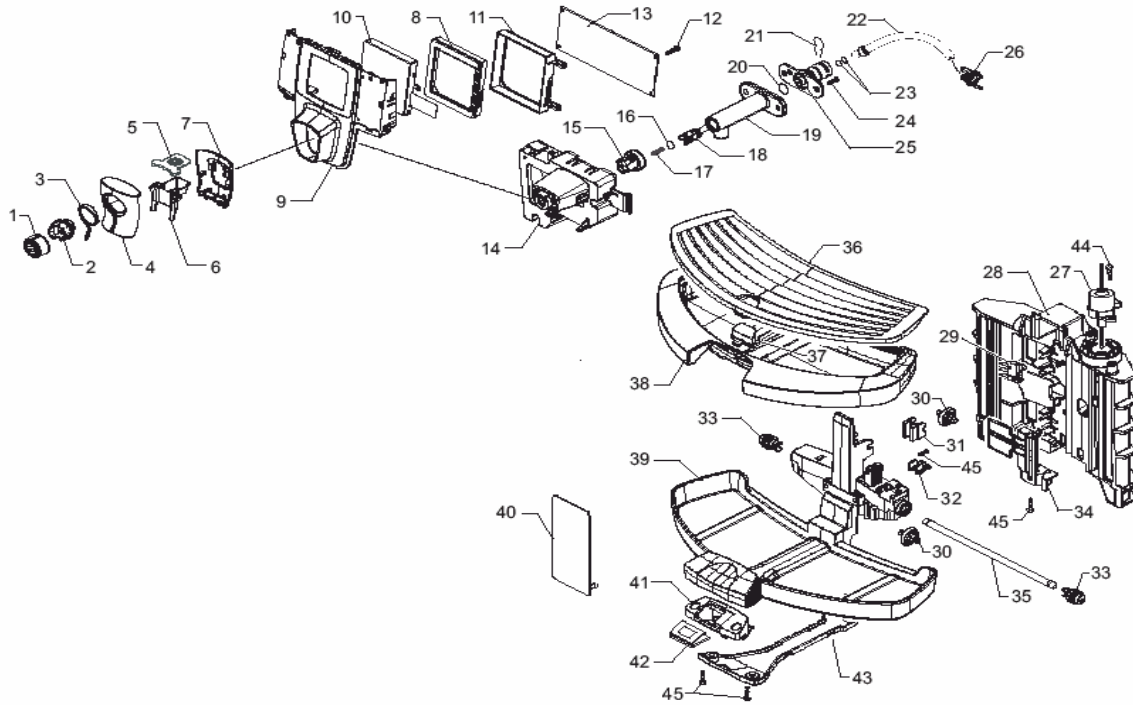

Talea Touch

POS	SAECO No.	SUP032AR 120V TALEA TOUCH E74105 Rev.01 Cod 10001562	NOTES	Special Order No.
Yellow = Not Available unless Special Ordered				
1	11003168	Adjustment knob, p124		
2	11000288	Connector_Internal,Coffee Disp		
3	11002110	Lens, Dispenser,Ambra P0053		
4	11004208	Cover, Dispensing Head, Chrome		
5	11002111	Lid,Dispensing Head, Blk,P0053		
6	11002049	Coffee Dispenser Body, P0053		
7	11004119	Cover, Rear Coffee Dispenser		
8	11002046	Seal, Display Support, P0053/D		
9	11004101	Front Panel, Silver, P0053/D		
10	12000163	Display, VL 160160 P0053/D		
11	11002045	Frame Display,Touch Screen,Blk		
12	N/A	SCREW PT TORX 3X10 WN 1411 GALVANIZ		129912702
13	11004843	Pcb, CPU+SW V1 P0053/D		
14	11002112	Brow Support, Black		
15	149198700	Support, Adjustment Knob, SBS		
16	140326661	O-ring, Metric 0040-20, EPDM		
17	126772518	Spring, Adjustment Dial, SBS		
18	140640200	Dispensing Shaft, SBS		
19	11000290	Coffee Dispensing Chute		
20	12000070	O-Ring, Silicone, 0060-15		
21	9011144	Clip, Hairpin, Teflon Tube		
22	11001766	Tube, Teflon 2X4 L+125 MM Assy		
23	140328059	O-Ring, Silicone, 2015		
24	N/A	SCREW TORX T10 3,5X12 UNI9786 GALVANIZED		12000450
25	11002130	Fast Lock Connection		
26	11001337	Tube, Teflon, Insert Blk P0049		
27	12000065	Fast Lock Connection		
28	11002204	Guide, Drip Tray		
29	11004447	Microswitch, Drip Tray		
30	11000113	Wheel, Drip Tray Support Blk		
31	N/A	INSERT FOR ADJUSTMENT TRAY WHEEL P124		11000224
32	N/A	FIXING PLATE FOR FEEDING SCREW P124		11000115
33	11000081	Gear, Mobile Tray		
34	11002293	Support Port, Lower D-Tray Blk		
35	N/A	MOBILE DRIP TRAY GEARS SHAFT P124		11000586
36	11004095	Grate, Drip Tray Silver		
37	11004185	Float, Drip Tray, Odea		
38	11004094	Drip Tray, Talea Ring +		
39	11004089	Support, Drip Tray		
40	11003399	Support Cover, Drip Tray Silve		
41	11002184	Black Sensor for Board Support		
42	11000585	Pcb, Touch Sensor, Drip Tray		
43	11002181	Black Cover, Cables		
44	129911402	Screw, TCB, Torx, 3,5x8,5		