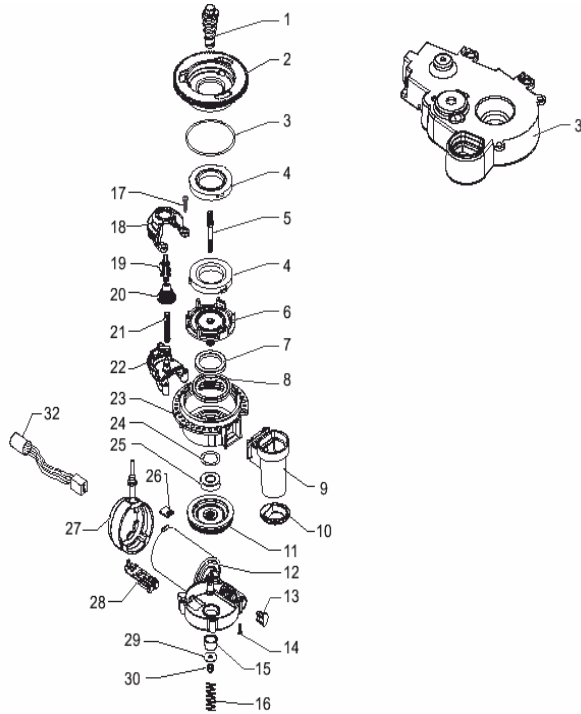

Talea Ring Plus

POS	SAECO No.	SUP032BR Talea Ring Plus E74104 Rev.01 Cod 10001550	NOTES	Special Order No.
Yellow = Not Available unless Special Ordered				
1	9141001	Worm Gear, Grinder, 5P/7P		
2	149198250	Support,Upper Grinder		
3	140328960	O-Ring, Metric, Epdm, 0530-15		
4	146520100	Grinder Burr, Ceramic, Sirius		
5	127473603	Pin,Steel M4-M6		
6	#N/A	LOWER GRINDER SUPPORT COFFEEGRINDER		149198350
7	123030300	Bearing, Axial EKKO 342.35252		
8	140360500	Felt Ring,45,4x39,4x4		
9	222870250	Preground Chute		
10	145854462	Gasket, Dosing Chamber		
11	226000300	Gear, Grinder Motor		
12	11000511	MOTOR COFFEEGRINDER/V3.1 DOME1 ASSY 120V		
13	#N/A	CAP FOR WORM SCREW MC/V3 CENTRING		149214800
14	#N/A	PANELVIT TCB SCREW 3.5X25 D.7505 ZN		129661702
15	11002873	Bushing Insulator,Grinder Mot.		
16	11000597	Motor, Coffeegrinder/Assy 120V		
17	80001013	Screw, M3,5x18, Din 7505, Zinc		
18	#N/A	UPPER GEAR SUPPORT COFFEEGRINDER P124		11002508
19	#N/A	BLACK INSERT FOR COFFEE GRINDER P0049		11003446
20	#N/A	COFFEE GRINDING ADJUSTMENT GEAR P0049		11003784
21	#N/A	GRINDER REGULATION SPRING P124		11002572
22	#N/A	LOWER GEAR SUPPORT COFFEEGRINDER P124		11002613
23	#N/A	SWITCH+SOCKET POWER CABL. SUPP.SMART		149205450
24	#N/A	CRINKLE WASHER 21,8X15,8X0,2		128381800
25	#N/A	RADIAL BEARING 61900,2RS1		123030200
26	181540900	Electronic Board, With Sensor		
27	11001367	Support,Rubber Blk, Coff Grind		
28	149199050	Sensor Support, Grinder Motor		
29	#N/A	GALVAN.FLAT WASH.DI=4,3 DE=14 SP=1,5		128381902
30	123453102	Nut, Self-Lock, M4 Din 982		
31	11001826	Cover, Grinder, (Soundproof)		
32	11005658	5-Pole Connector		
	11005606	General Motory Assy