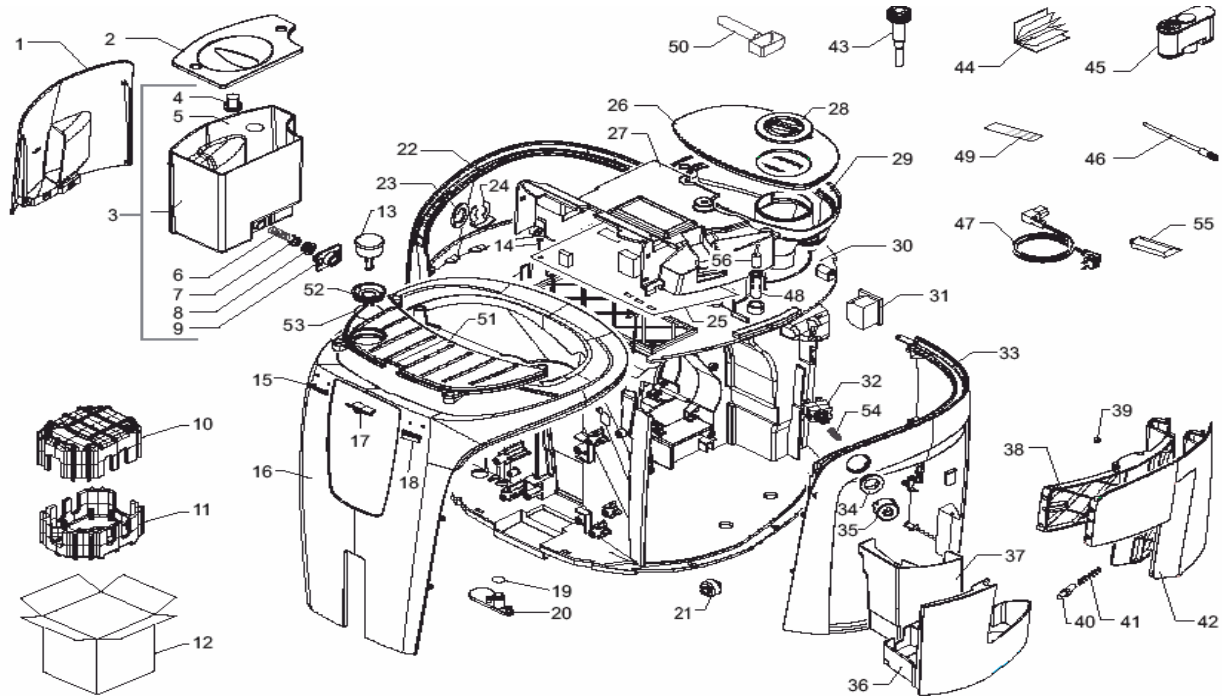

Talea Ring Plus

POS	SAECO No.	SUP032BR Talea Ring Plus E74104 Rev.01 Cod 10001550	NOTES	Special Order No.
Yellow = Not Available unless Special Ordered				
1	11004087	Outlet Cover, Water Tank Silv		
2	11001668	Lid, Water, Talea Ring +		
3	11002017	Water Tank, Talea Ring +		
4	90001003	Filter, Water Tank		
5	90001004	O-Ring, Metric, Epdm, 0019-10		
6	11003672	SPRING FOR WATER CONTAINER VALVE P0049		
7	11003673	GREY WATER CONTAINER VALVE INSERT P0049		
8	11003671	TRANSP VALVE FOR WATER CONTAINER P0049		
9	11001298	BLACK LID FOR DUCKBILL VALVE		
10	#N/A	UPPER TECHMATE INSERT FOR BOX P0053		13000141
11	#N/A	LOWER TECHMATE INSERT FOR BOX P0053		13000140
12	13000391	Box, Talea		
13	11004217	Knob, Water-Steam,Chrome P0053		
14	#N/A	SCREW PT TORX 3X10 WN 1411 GALVANIZ		129912702
15	#N/A	SILVER PLATE LOGO SAECO NEW P0049/P0053		11004142
16	11004068	Cover w/opening		
17	11002096	Inferred Lens Cover		
18	#N/A	BLACK PLATE WITH LOGO TALEA P053 RING PL		11004922
19	140321461	O-Ring, Epdm, 2018		
20	11003821	Cap Cover, Connector		
21	11000223	Black Wheel, Casing Bottom		
22	11004059	Left Side Casing Titanium		
23	#N/A	STEAM TUBE WASHER P0049		11001624
24	90001042	Spring, Folk, Italia		
25	11003968	Power Board, I/O		
26	11002030	Lid, Bean Hopper		
27	#N/A	BLACK POWER BOARD PROTECTION P0053/B-C		11003782
28	11001670	Lid, Prearound, Talea Touch		
29	11001662	Bean Hopper, Talea Ring +		
30	11002016	Mounting Plate Assy, W/Pin		
31	#N/A	CUP SOCKET EN 60320 C 13		12000280
32	11000592	Switch, SAIA 3292		
33	11004067	Right Side Casing Titanium		
34	11004055	Insert, Bottom on-off, Titanium		
35	11004207	Bottom On-off, Chrome		
36	11004083	Drip Tray, Brew Group, TR+		
37	11003533	Dump Box, Black		
38	11001659	Inside Cover Door, Black		
39	#N/A	MAGNET FOR FLOAT SUPERAUTOM.		9161.111
40	#N/A	BLACK DOOR PIN P0049		11001340
41	#N/A	SPRING FOR LOCK P0049		11001362
42	11004085	Right Side Door, TR +		
43	11003785	Grinder Adjustment Key, Black		
44	15000742	Manual, Talea Ring Plus, P0053/C		
45	223070200	Filter, Aqua Prima		
46	127390100	Brush, Cleaning		
47	183921950	Cord, Electrical		
48	#N/A	BLACK REED SENSOR SUPPORT P0049		11003154
49	#N/A	WATER HARDNESS TEST		301.961
50	146680850	Scoop, Prearound, Charisma		
51	11005723	Lid, Cupwarming, Silver 120V		
52	#N/A	SILVER WARM CUPS FINGER PROTECTION P0053		11004303
53	140329461	O-Ring, Epdm, 2137		
54	#N/A	SPRING FOR ON-OFF BUTTON P0049		11005040
55	#N/A	SILICONE GREASE CONFECTIONS		1501.098
56	11003889	2 Pole Connector, Sensor Door