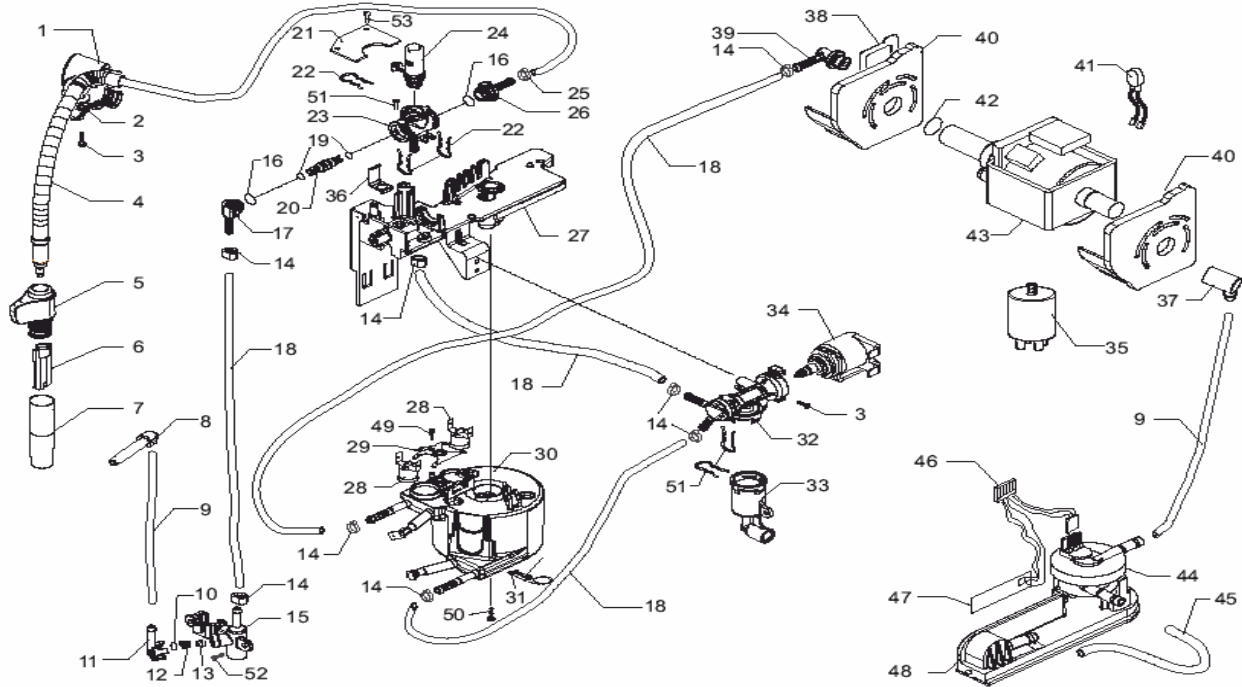

# Talea Ring Plus

POS	SAECO No.	SUP032BR Talea Ring Plus E74104 Rev.01 Cod 10001550	NOTES	Special Order No.
<b>Yellow = Not Available unless Special Ordered</b>				
1	11004196	Cover, Upper Steam Tube, Chrom		
2	11004197	Cover, Lower Steam Tube, Chrom		
3	129912202	Screw, M3x12, Torx, Uni 9786		
4	11003122	Steam Tube Assy, P0049		
5	11001625	Handrip, Steam Wand		
6	11001620	Internal Tube, Pannarello		
7	11001621	Cover, Pannarello, SS		
8	11001630	Water Connection, Milk Island		
9	149360200	Tube, Silicone, D=8x10		
10	140321462	O-Ring, Silicone, 2018		
11	11000460	Connector, Valve P0054, Blk		
12	126772618	Spring, Cream Adjustment, Valve		
13	11000461	Insert, Safety Valve, P0054		
14	12000361	Oetiker clip D=9		
15	11000459	Connector, Blk		
16	12000042	O-ring, 108, FDA, 70 SH		
17	11001544	Connector, Faucet Body		
18	16000190	Silicone Tube 4, 2X8, 2		
19	12000541	O-ring, Or=2012		
20	11004134	Faucet Body, Brass		
21	#N/A	KIT SPARES CPU P0053/C+FAUCET BOARD 3SEN with part #13 tab 22	UP TO S/N 9006SA40281741 FROM TO 9006SA40281742	20000652
22	11004842	PCB, Valve, Stm/Water V1-V5		
23	11001499	Spring, Fork, Faucet P0049		
24	11004625	Faucet, Tea/Brass, P0049		
25	11004135	Faucet Shaft Assy		
26	90001083	Tube Clamp, Oetiker		
27	11001546	Straight Connector, Faucet Bod		
28	#N/A	SUPPORT FOR BOILER-FAUCET-VALVE P0049		11001332
29	189428600	Thermostat, 1750, Sirius		
30	#N/A	THERMOSTATES SPRING FOR BOILER		11001751
31	11005608	Boiler Assy, 120V		
32	190800100	Temp Sensor, L=280mm		
33	20000591	Casing Assy, Blowdown Valve		
34	20000592	Connector Assy, Blowdown Valve		
35	20000680	Coil Assy, Blowdown Valve		
36	12000007	Powerfilter, 120V		
37	11002957	Spring, Faucet P0049		
38	147920150	Fitting, 90o, Pump Inlet		
39	11004776	Steel Bracket, Pump Support		
40	11001054	Connector, 90o, Pump Outlet		
41	11001365	Pump Support, Black		
42	#N/A	2POLES CONNECTOR PUMP P0049 UL 120V		11005668
43	140321961	O-Ring, Epdm, 2031		
44	12000131	Pump, Ulka, 120V, 60Hz		
45	JS01022	Tube, Silicone, 5x10, L=156		
46	NV99099	Turbine Assy		
47	11005648	6-Pole Connector, Flowmeter		
48	11000651	Board, Water Level Sensor		
49	#N/A	BLACK TURBINE SUPPORT/V2 P0049		11003670
50	129573202	Screw, M4x8, Uni 8112, Tcb		
51	129932502	Screw, M5X30,UNI,7688,ZNP		
52	11005096	Spring Clip, Valve P0049		
53	#N/A	screw TORX TCB 3,5X9,5 BLACK		U143.016
	#N/A	SCREW PT TORX 3X10 WN 1411 GALVANIZ		129912702
	11001549	Faucet Assembly WITH PART. N°16-17-19-20-22-23-24-26		
	11005604	Assy, Valve, Blowdown, P0049 WITH PART. N°32-33-34-51		
	#N/A	ALUM. BOILER P0053 120V ASSY.		11005617