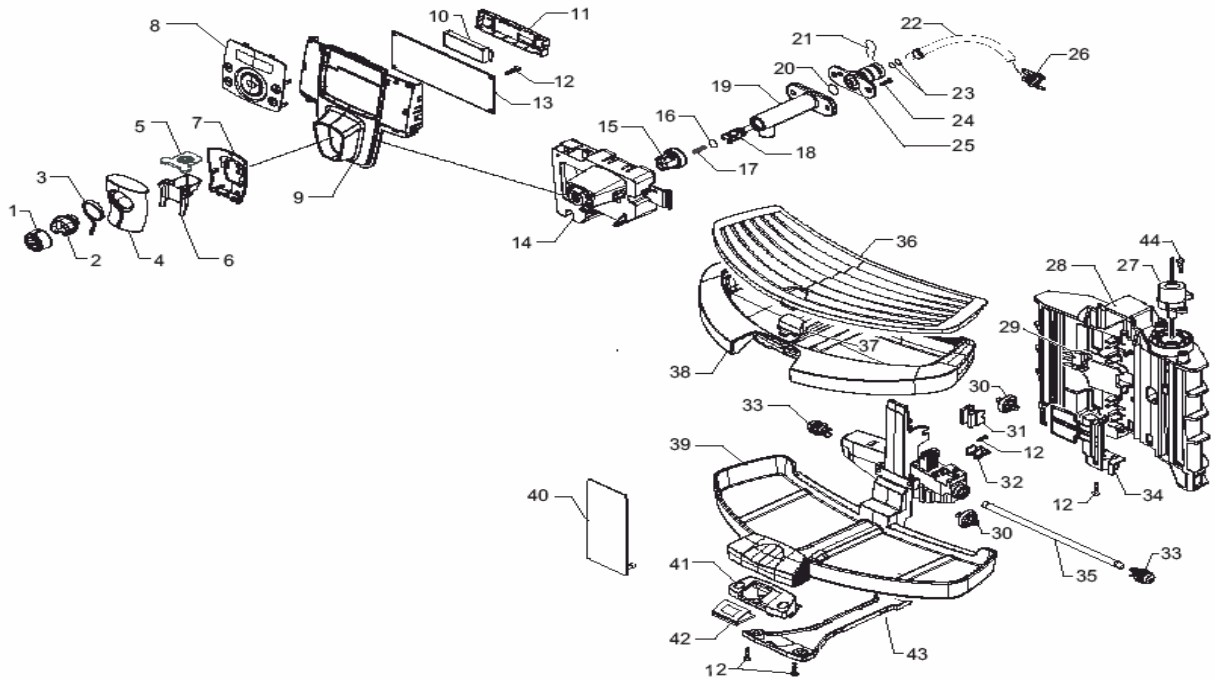

# Talea Ring Plus

POS	SAECO No.	SUP032BR Talea Ring Plus E74104 Rev.01 Cod 10001550	NOTES	Special Order No.
<b>Yellow = Not Available unless Special Ordered</b>				
1	11003168	Adjustment knob, p124		
2	11000288	Connector, Internal, Coffee Disp		
3	11002110	Lens, Dispenser, Ambra P0053		
4	11004208	Cover, Dispensing Head, Chrome		
5	11002111	Lid, Dispensing Head, Blk, P0053		
6	11002049	Coffee Dispenser Body, P0053		
7	11004119	Cover, Rear Coffee Dispenser		
8	11003223	Display, Front Plate Assy		
9	#N/A	SPECCHIATO FRONT PANEL SUPPORT P0053/C		
10	12000002	LED Display		11004098
11	11002102	Display Support, Black		
12	#N/A	SCREW PT TORX 3X10 WN 1411 GALVANIZ		129912702
13	#N/A	KIT SPARES CPU P0053/C+FAUCET BOARD 3SEN with part # 21 tab	UP TO S/N 9006SA40281741 FROM S/N 9006SA40281742	20000652
14	11004849	CPU, Assy		
15	11002112	Brow Support, Black		
16	149198700	Support, Adjustment Knob, SBS		
17	140326661	O-ring, Metric 0040-20, EPDM		
18	126772518	Spring, Adjustment Dial, SBS		
19	140640200	Dispensing Shaft, SBS		
20	11000290	Coffee Dispensing Chute		
21	12000070	O-Ring, Silicone, 0060-15		
22	9011144	Clip, Hairpin, Teflon Tube		
23	11001766	Tube, Teflon 2X4 L+125 MM Assy		
24	140328059	O-Ring, Silicone, 2015		
25	#N/A	SCREW TORX T10 3.5X12 UNI9786 GALVANIZED		12000450
26	11002130	Fast Lock Connection		
27	11001337	Tube, Teflon, Insert Blk P0049		
28	12000065	Motor, Drip Tray, (Mobile)		
29	11002204	Guide, Drip Tray		
30	11004447	Microswitch, Drip Tray		
31	11000113	Wheel, Drip Tray Support, Blk		
32	#N/A	INSERT FOR ADJUSTMENT TRAY WHEEL P124		11000224
33	#N/A	FIXING PLATE FOR FEEDING SCREW P124		11000115
34	11000081	Gear, Mobile Tray		
35	11002293	Support Port, Lower D-Tray Blk		
36	#N/A	MOBILE DRIP TRAY GEARS SHAFT P124		11000586
37	11004095	Grate, Drip Tray Silver		
38	11004185	Float, Drip Tray, Odea		
39	11004094	Drip Tray, Talea Ring +		
40	11004089	Support, Drip Tray		
41	11003399	Support Cover, Drip Tray Silve		
42	11002184	Black Sensor for Board Support		
43	11000585	Pcb, Touch Sensor, Drip Tray		
44	11002181	Black Cover, Cables		
	129911402	Screw, TCB, Torx, 3.5x8.5		