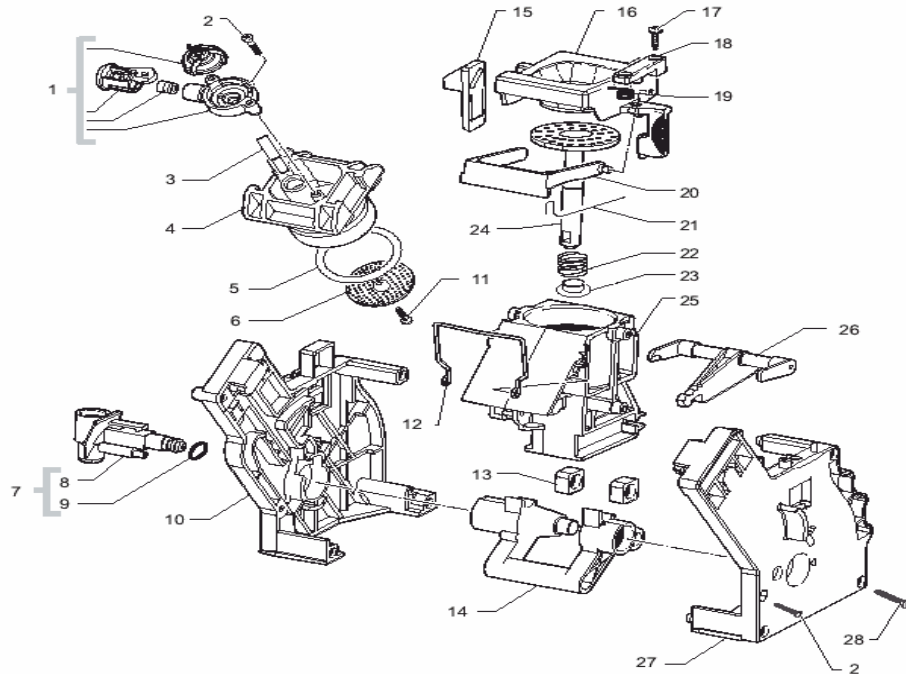

Talea Ring Plus

POS	SAECO No.	Brew Group Talea Ring Plus Esp. E90042 Rev.02 Cod: 11002145	NOTES	Special Order No.
Yellow = Not Available unless Special Ordered				
1	11002154	SVS Valve, Primea Touch Plus		
2	#N/A	SS.SCREW AUT.TCB 2,9X19 DIN 7981 C		U109.027
3	11002617	Tube For Piston Brew Group		
4	11001840	Black Counter Piston Brew Group		
5	NM01044	O-Ring, Silicone, 0320-40		
6	11009161	Filter Screen, Brew Unit		
7	20000440	Spare Sleeve Unit Black		
8	#N/A	WATER INLET SLEEVE BLACK		9161.064.050
9	NM02007	O-Ring, Endm, 2025		
10	#N/A	BLACK REAR PLATE FOR BREW UNIT SMART		9161.375.050
11	129532521	Screw, M2,9x9,5, Din 7982		
12	11001556	Bale, Brew Group, Smart		
13	9161094150	Drilled Black For Unit Grey		
14	#N/A	ELBOW SHAFT FOR UNIT BLACK		9161.066.050
15	#N/A	BLACK COUPLING PLATE BREW UNIT SMART		9161.373.050
16	#N/A	BLACK HOPPER DOSER BREW UNIT SMART1		149261350
17	#N/A	SCREW AUT.TCB 2,9X9,5 DIN 7981 C		U109.028
18	#N/A	BLACK HOPPER BLOCKING PLATE UNIT SMART		9161.374.050
19	#N/A	SPRING HOPPER SMART GROUP		9161.378
20	#N/A	SCRAPER FOR BREW UNIT SMART		147990150
21	#N/A	SPRING FOR UNIT SCRAPER		9161.046
22	#N/A	SPRING FOR PISTON		9161.198
23	#N/A	BUSH FOR PISTON NEUTRAL		9161.191
24	#N/A	BLACK INTEGRAL PISTON UNIT P124 8GR.ASS		11003077
25	#N/A	BLACK COFFEE CONTAINER UNIT 8GR.P124 ASS		11003075
26	#N/A	BLACK CONNECTING ROD FOR UNIT P124 8GR.		11003078
27	#N/A	FRONT PLATE FOR BREW UNIT SMART		2275.32950
28	#N/A	SS.SCREW AUT.TCB 3,5X19 DIN 7981 C		U109.026
29	11002145	Brew Group, 8 Gram, Primea