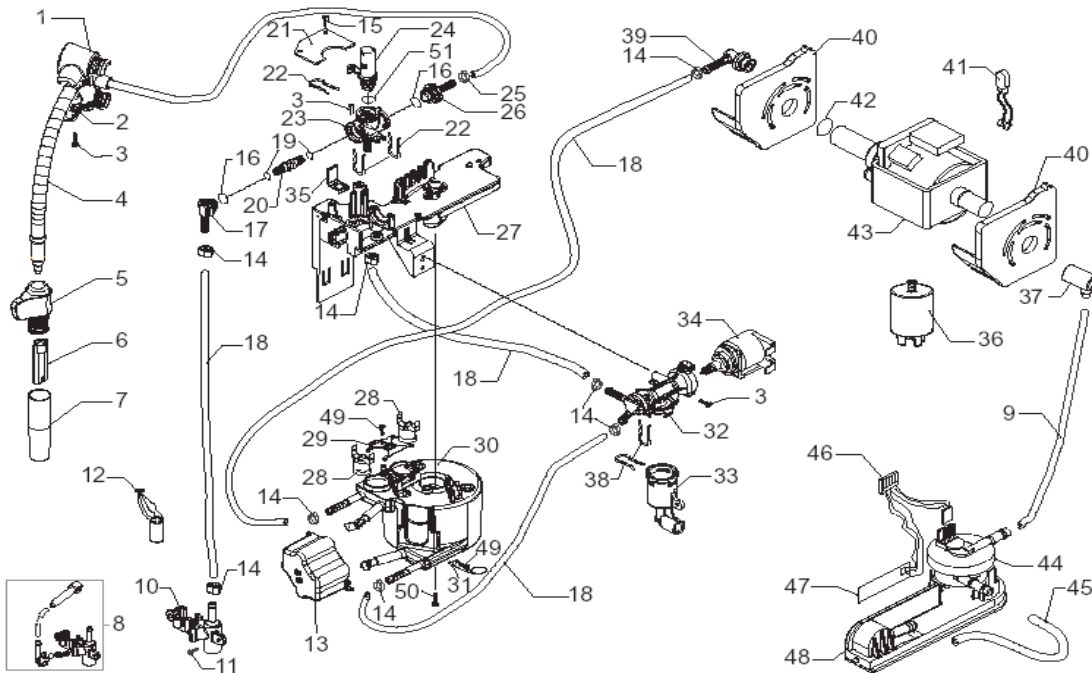

Talea Ring

POS	SAECO No.	SUP032NR Talea Ring E74103 Rev. 06 Code 10001552	NOTES	Special Order No.
Yellow = Not Available unless Special Ordered				
1	11004196	Cover, Upper Steam Tube, Chrom		
2	11004197	Cover, Lower Steam Tube, Chrom		
3	#N/A	SCREW TCB 3X12 PLAST.ZN-B		129913902
4	#N/A	STEAM TUBE P0049 ASSY.		11003122
5	11001625	Handgrip,Steam Wand,Talea Odea		
6	11001620	Internal Tube, Pannarello Blk		
7	#N/A	STAINLESS STEEL COVER PANNARELLO P0049		11001621
8	#N/A	PARTICULAR NOT AVAILABLE	UP TO S/N. 9007SA40333704	
9	149360200	Tube, Silicone, D=8x10		
10	11007421	Connector, Black	FROM S/N. 9007SA40333705	
11	#N/A	SCREW TORX T10 3,5X12 UNI9786 GALVANIZED		12000450
12	11000465	Wire Harness Assy,		
13	#N/A	BLACKBOILER CONNECT. COVER P0049/P0053		11005284
14	#N/A	OETIKER CLAMP D=9,5 16700004		12000892
15	#N/A	SCREW TCB TORX 10 3X8 PLAST.ZN-B		129913202
16	12000042	O-ring, 108, FDA, 70 SH		
17	11001544	Connector, Faucet Body		
18	16000190	Tube, Silicone, 5 X 8, 9		
19	12000890	O-Ring, Blk, 2012, FDA 70SH		
20	11004134	Faucet Body, Brass		
21	#N/A	KIT SPARES CPU P0053/B+FAUCET BOARD 3SEN	UP TO S/N 90006SA40284869 FROM S/N 9006SA40284870	20000651
	11004842	Pcb, Valve, Stm/Water V1-V5		
	11001499	Spring, Fork, Faucet P0049		
	11004625	Faucet, P0049		
	11004135	Faucet Shaft Assy		
	#N/A	OETIKER CLIP		NF11.052
	11001546	Straight Connector, Faucet Bod		
	#N/A	SUPPORT FOR BOILER-FAUCET-VALVE P0049		11001332
	189428600	Thermostat, 175o, Sirius		
	#N/A	THERMOSTATES SPRING FOR BOILER		11001751
	#N/A	ALUM.BOILER/V4 ASSY. 120V-1300W		11011342
	190800100	Temperature Sensor,L=280mm UL		
	20000591	Casing Assy, Blowdown Valve		
	20000592	Connector Assy, Blowdown Valve		
	20000680	Coil Assy, Blowdown Valve		
	11002957	Spring, Faucet P0049		