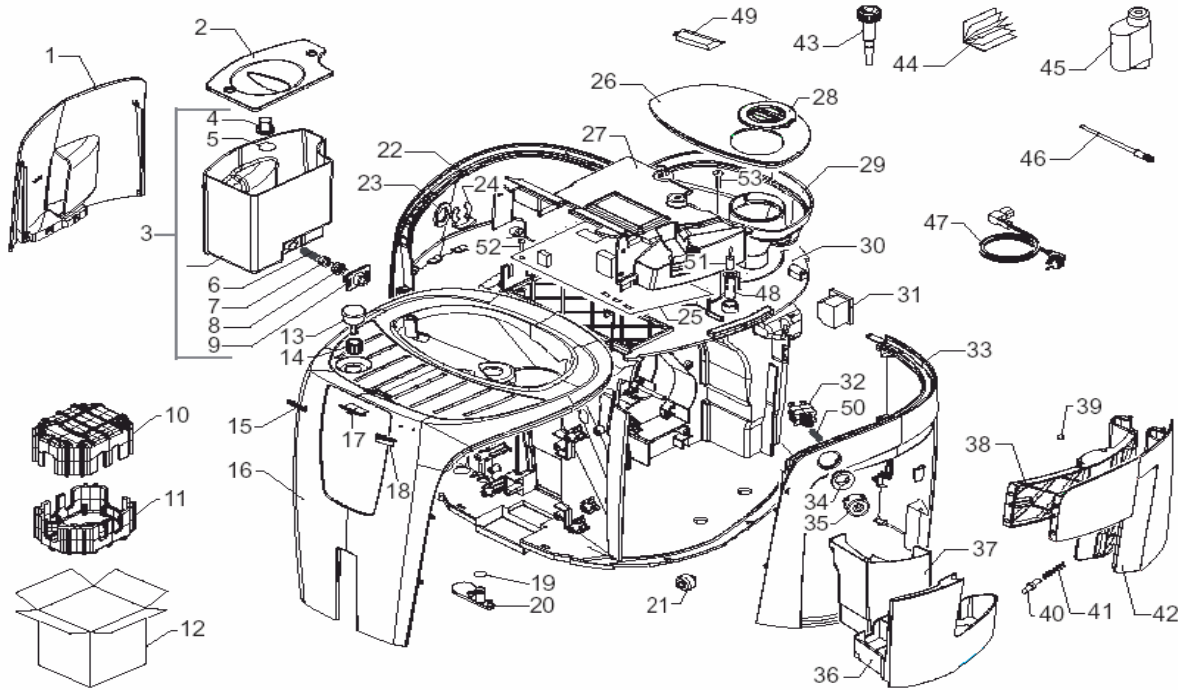

Talea Giro

POS	SAECO No.	SUP032OR Talea Giro Esp. E74099 Rev.03 Cod 10001532	NOTES	Special Order No.
Yellow = Not Available unless Special Ordered				
1	11004087	Outlet Cover, Water Tank Silv		
2	11001668	Lid, Water, Talea Ring +		
3	11002017	Water Tank, Talea Ring +		
4	90001003	Filter, Water Tank		
5	90001004	O-Ring, Metric, Epdm, 0019-10		
6	11003672	Spring, Water Tank Valve P0049		
7	11003673	Valve, Insert Water Tank		
8	11003671	Valve, Water Tank		
9	11001298	Lid, Duckbill Valve, Bk		
10	#N/A	UPPER TECHMATE INSERT FOR BOX P0053		13000141
11	#N/A	LOWER TECHMATE INSERT FOR BOX P0053		13000140
12	13000391	Box, Talea		
13	11004057	Knob, Steam, Chrome P0053		
14	11005287	Brush, Steam Knob, Black		
15	#N/A	SILVER PLATE LOGO SAECO NEW P0049/P0053		11004142
16	11004081	Front Cover, Titanium, No Open		
	#N/A	SPECCHIATO COVER WITHOUT OPEN P0053		11004080
17	11002096	Inferred Lens Cover		
18	#N/A	BLACK PLATE WITH LOGO TALEA P0053 GIRO		11004920
19	140321461	O-Ring, Epdm, 2018		
20	11003821	Cap Cover, Connector		
21	11000223	Black Wheel, Casing Bottom		
22	11004058	Left side Panel, Silv, P0053		
23	#N/A	STEAM TUBE WASHER P0049		11001624
24	90001042	Spring, Folk, Italia		
25	11003968	Power Board, I/O		
26	11002030	Lid, Bean Hopper		
27	#N/A	BLACK POWER BOARD PROTECTION P0053/A		11002843
28	11003937	Preground Lid, Nat/Grav P0053		
29	11001662	Bean Hopper, Talea Ring +		
30	11002016	Mounting Plate Assy, W/Pin		
31	#N/A	CUP SOCKET FN 60320 C 13		12000280
32	11000592	Switch, SAJA 3292		
33	11004066	Right Side Panel, Silver P0053		
34	11004072	On-Off Button Insert, Silver		
35	11004056	Switch, Push PB, On-Off Chrome		
36	90001025	Drip Tray, Silver, P0053		
37	11003533	Dump Box, Black		
38	11001659	Inside Cover Door, Black		
39	#N/A	MAGNET FOR FLOAT SUPERAUTOM.		9161.111
40	#N/A	BLACK DOOR PIN P0049		11001340
41	#N/A	SPRING FOR LOCK P0049		11001362
42	11004084	Door, Silver P0053		
43	11003785	Grinder Adjustment Rev. Black		
44	15001361	Manual, Talea Giro		
45	#N/A	ACC SAFE BRITA WATER FILTER 1 UNIT EUR		21000961
46	127390100	Brush, Cleaning		
47	183921950	Cord, Electrical		
48	#N/A	BLACK REED SENSOR SUPPORT P0049		11003154
49	#N/A	SAECO KLUBER TRIBOSTAR SIL 2 TUBE 5GR.		11005044
50	#N/A	SPRING FOR ON-OFF BUTTON P0049		11005040
51	11003889	2 Pole Connector, Sensor Door		
52	#N/A	SCREW PT TORX 3X10 WN 1411 GALVANIZ		129912702
53	#N/A	SCREW TORX T10 3,5X30 UNI9786 GALVANIZED		12000510