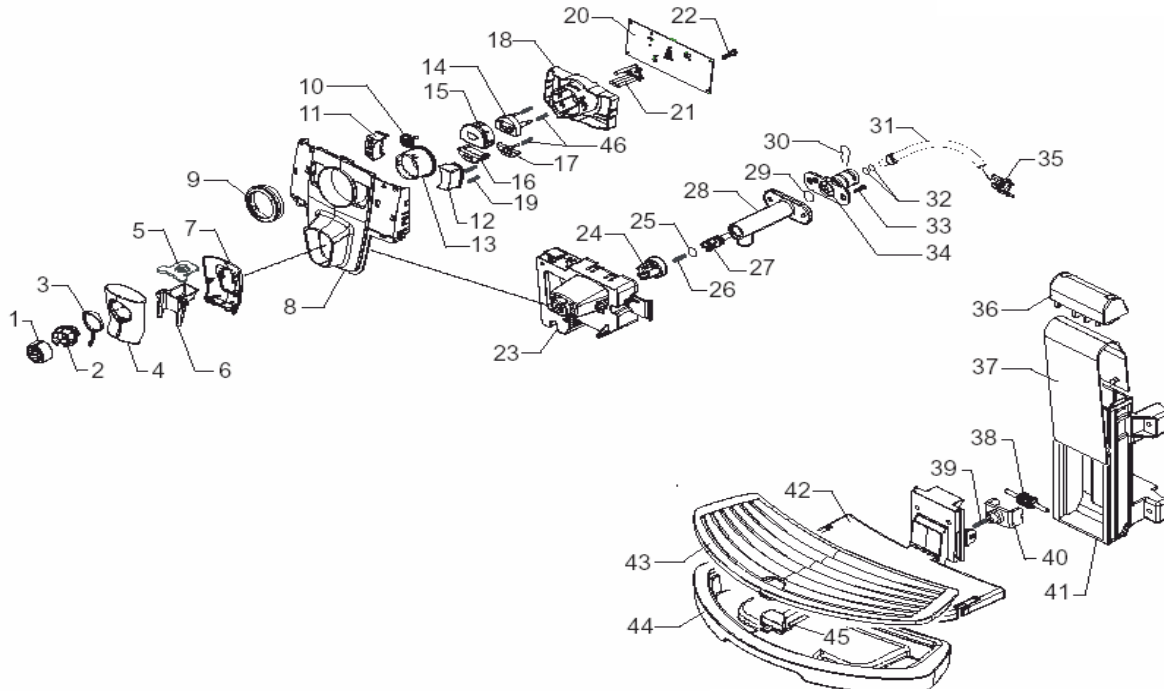

Talea Giro

POS	SAECO No.	SUP032OR Talea Giro Esp. E74099 Rev.03 Cod 10001532	NOTES	Special Order No.
Yellow = Not Available unless Special Ordered				
1	11007378	Knob, Cream Adj., V2, Chr/Plat		
2	11007420	Coffee Dispenser, Internal Con		
3	11002110	Lens, Dispenser, Ambra, P0053		
4	11004208	Cover, Dispensing Head, Chrome		
5	11002111	Lid, Dispensing Head, Blk, P0053		
6	11002049	Coffee Dispenser Body, P0053		
7	11004119	Cover, Rear, Coffee Dispenser		
8	11004582	Front Panel, s/screen, Titanium		
9	#N/A	SPECCHIATO FRONT PANEL P0053/A S/SCREEN		11005515
10	#N/A	CHROMED HEIGHT REGULATION NUT P0049		11004100
11	11002064	Button, Alarm, Blk., P0053/A		11001320
12	11002063	Button, Water, Blk., P0053/A		
13	#N/A	BLACK SUPPORT FOR RING NUT P0053		11002061
14	#N/A	BLACK COFFEE BUTTON SPACER P0053/A		11002066
15	11001354	Button, Coffee, Blk P0049/B		
16	#N/A	BLACK COFFEE DOSE BUTTON P0049/B		11001355
17	#N/A	BLACK COFFEE DOSE BUTTON SPACER P0053/A		11002067
18	11002062	Button Support, Blk., P0053/A		
19	#N/A	TRANSPAR. INSERT FOR WATER BUTTON P0053		11005689
20	#N/A	KIT SPARES CPU P0053/A+FAUCET BOARD 3SEN With Part #21	UP TO S/N 9006SA40285803	20000650
	#N/A	AS. CPU+SW V1 P0053/A	FROM S/N 9006SA40285804 UP TO S/N 9007SA40444510	11004846
	11007380	CPU+SW Assv, V2 P0053/A	FROM S/N. 9007SA40444511	
	#N/A	TO EXCL. FROM 9007SA40455858 TO 9007SA40456968)		
21	#N/A	TRANSPARENT CAP LED COVER P0053/A		11002065
22	#N/A	SCREW PT TORX 3X10 WN 1411 GALVANIZ		129912702
23	11002112	Brow Support, Black		
24	149198700	Support, Adjustment, Knob, SBS		
25	140326661	O-ring, Metric 0040-20, EPDM		
26	126772518	Spring, Adjustment, Dial, SBS		
27	140640200	Dispensing Shaft, SBS		
28	11000290	Coffee Dispensing Chute		
29	12000070	O-Ring, Silicone, 0060-15		
30	9011144	Clip, Hairpin, Teflon Tube		
31	11001766	Tube, Teflon 2X4 L+125 MM Assv		
32	140328059	O-Ring, Silicone, 2015		
33	#N/A	SCREW TORX T10 3,5X12 UNI9786 GALVANIZED		12000450
34	11002130	Fast Lock Connection		
35	11001337	Tube, Teflon, Insert Blk P0049		
36	#N/A	BLACK DRIP TRAY GUIDE LID P0049		11001304
37	11004358	Cover, Drip Tray, Titanium, P0049		
38	#N/A	PIN WITH BLACK INSERT ASSY, P0049		11001758
39	#N/A	MOVE DRIP TRAY SPRING P0049		11001364
40	11001335	Bracket, Spring Drip Tray, Blk		
41	11002033	Guide, Drip Tray, Blk P0053		
42	11004092	Drip Tray, Support, Carbon, P0053		
43	11004095	Grate, Drip Tray Silver		
44	11004093	Drip Tray, Carbon, P0053		
45	11004185	Float, Drip Tray, Odea		
46	#N/A	SPRING FOR BUTTONS P0053/A		11002068