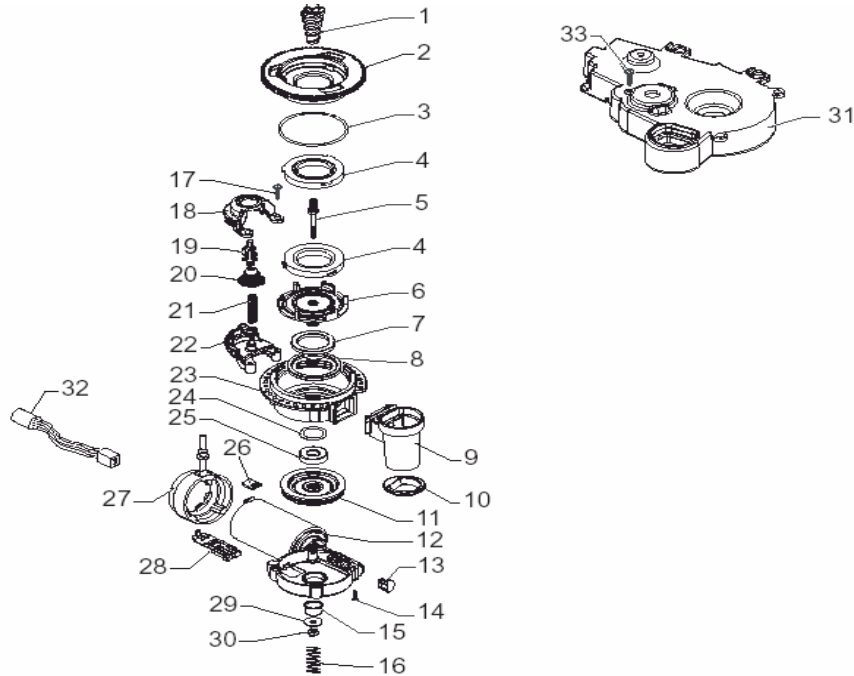

Talea Giro

POS	SAECO No.	SUP032OR Talea Giro Esp. E74099 Rev.03 Cod 10001532	NOTES	Special Order No.
Yellow = Not Available unless Special Ordered				
1	9141001	Worm Gear, Grinder, 5P/7P		
2	149198250	Support, Upper Grinder		
3	140328960	O-Ring, Metric, Epdm, 0530-15		
4	146520100	Grinder Burr, Ceramic, Sirius		
5	127473603	Pin, Steel M4-M6		
6	#N/A	LOWER GRINDER SUPPORT COFFEEGRINDER		149198350
7	123030300	Bearing, Axial EKKO 342.35252		
8	140360500	Felt Ring, 45,4x39,4x4		
9	222870250	Preground Chute		
10	145854462	Gasket, Dosing Chamber		
11	226000300	Gear, Grinder Motor		
12	11000511	Motor, Coffeegrinder/Assy 120V		
13	#N/A	CAP FOR WORM SCREW MC/V3 CENTRING		149214800
14	#N/A	PANELVIT TCB SCREW 3,5X25 D.7505 ZN		129661702
15	11002873	Bushing, Insulator, Grinder Mot.		
16	11000597	Spring, Coffee Grinder Support		
17	80001013	Screw, M3,5x18, Din 7505, Zinc		
18	#N/A	UPPER GEAR SUPPORT COFFEEGRINDER P124		11002508
19	#N/A	BLACK INSERT FOR COFFEE GRINDER P0049		11003446
20	#N/A	COFFEE GRINDING ADJUSTMENT GEAR P0049		11003784
21	#N/A	GRINDER REGULATION SPRING P124		11002572
22	#N/A	LOWER GEAR SUPPORT COFFEEGRINDER P124		11002613
23	142905450	Outlet, Upper Body		
24	#N/A	CRINKLE WASHER 21,8X15,8X0,2		128381800
25	#N/A	RADIAL BEARING 61900.2RS1		123030200
26	181540900	Electronic Board, With Sensor		
27	11001367	Support, Rubber Blk, Coff Grind		
28	149199050	Sensor Support, Grinder Motor		
29	#N/A	GALVAN, FLAT WASH, DI=4,3 DF=14 SP=1,5		128381902
30	123453102	Nut, Self-Lock, M4 Din 982		
31	11001826	Cover, Grinder, (Soundproof)		
32	11005658	5-Pole Connector		
33	#N/A	TCB SCREW 3,5X18 PLASTITE 45°		129661902
33	11005606	General Motor Assy