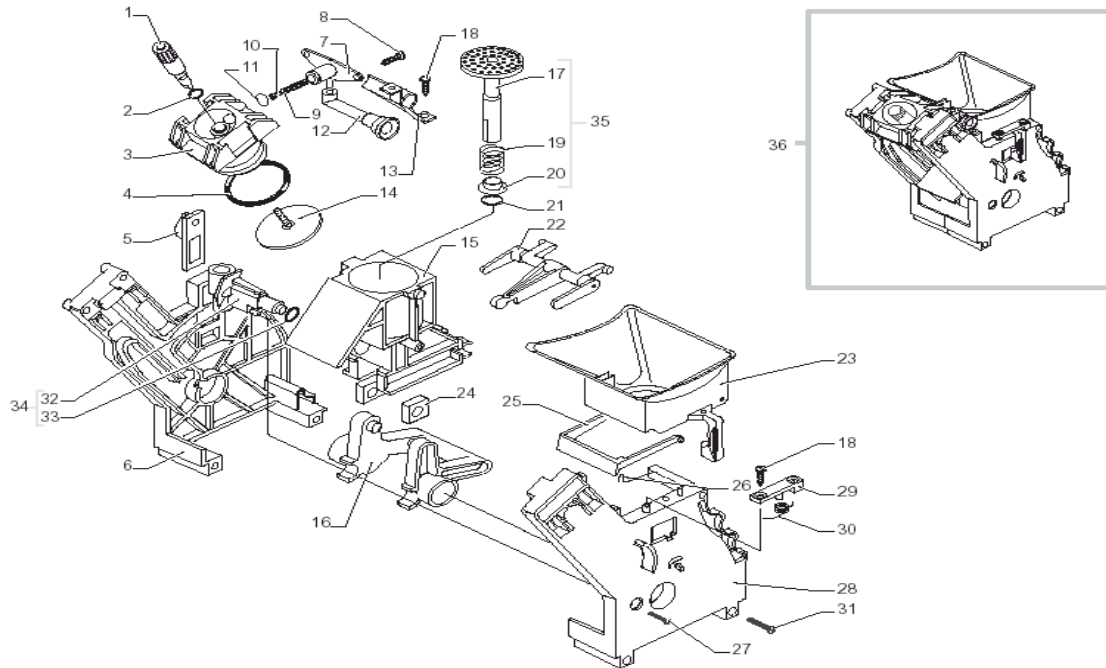

POS	SAECO No.	SUP021YR Saeco Italia Rev.00 Cod: 740808051	E74057	NOTES	Special Order No.
<b>Yellow = Not Available unless Special Ordered</b>					
39	147755800	Coverplate, Power Cable			
40	#N/A	Male tongue 90°6,3 D.3,7			NE15.002
41	128310304	Washer, A3, Uni 8842, Burnish			
42	90001087	Door Hinge, Italia			
43	90001021	Seal, Cupwarmer			
44	90001022	Handgrip, Right, Base, Italia			
45	90001023	Housing, Metal, Italia			
46	#N/A	Dump box black unpainted			142602299
47	90001025	Drip Tray, Silver			
48	90001026	Pcb, Cpu, Psb, 120v			
49	#N/A	Panelvit TCB screw 3x10 DIN 7505 ZNP			129660302
50	90001027	Lid, Preground, Italia			
51	90001028	Pcb, Touch Panel			
52	90001029	Front Panel, Italia			
53	U140004	Screw, M3X12, Bean Hopper, ZNP			
54	#N/A	Screw TCB 2,9x12,7 DIN 7981			129512904
55	90001030	Front Panel, Silver, Italia			
56	U140004	Screw, M3X12, Bean Hopper, ZNP			
57	129532521	Screw, M2.9x9.5, Din 7982			
58	90001031	Chute, Preground, Italia			
59	90001032	Seal, Preground Chute, Italia			
60	90001033	Housing, Upper, Black, Italia			
61	41338	Brush, Cleaning, Metal			
62	90001034	Cupwarmer, Italia			
63	90001035	Manual, Italia			
64	#N/A	Hi-Lo TC Screw 3X10 S. STEEL			129910921
65	90001036	Dispensing Channel, Italia			
66	90001037	Dispensing Support, Italia			
67	222762541	Tab, Dispensing Chute, Silver			
68	#N/A	Screw TCB 2,9x6,4 DIN 7981 S.STEEL			129511821
69	90001039	Spring, Door, Italia			
70	90001040	Clip, Door, Italia			
71	#N/A	Screw TSP 3,5x9,5 DIN 7982 S. STEEL			129535721
72	90001041	Stop Plate, Door, Italia			
73	90001042	Spring, Folk, Italia			
74	9161384	Spacer, Steam Tube, Charisma			
75	#N/A	Door metal. as. s.s/silver spares			228966319
76	90001044	Lid, Dispensing Head, Italia			
77	90001045	Spout, Dispensing Head, Italia			
78	90001046	Cover Connector, Steam, Italia			
79	90001047	Connector, Steam Tube, Italia			
80	90001048	Cover, Coffee Dispenser, Itali			
81	80001022	Float, Drip Tray			
82	90001049	Bean Hopper, Italia, Blue			
83	90001050	Support Grate, Metal, Silver			
84	#N/A	Screw tapt. M3x6 DIN 7985 ZNP			129570402
85	90001051	Brew Group Key, Italia			
86	90001052	Black Insert, Cover, Italia			
87	90001053	Grill, Drip Tray, Italia SS			
88	90001054	Seal, Valve Container			
89	90001055	Videocassette, Italia			