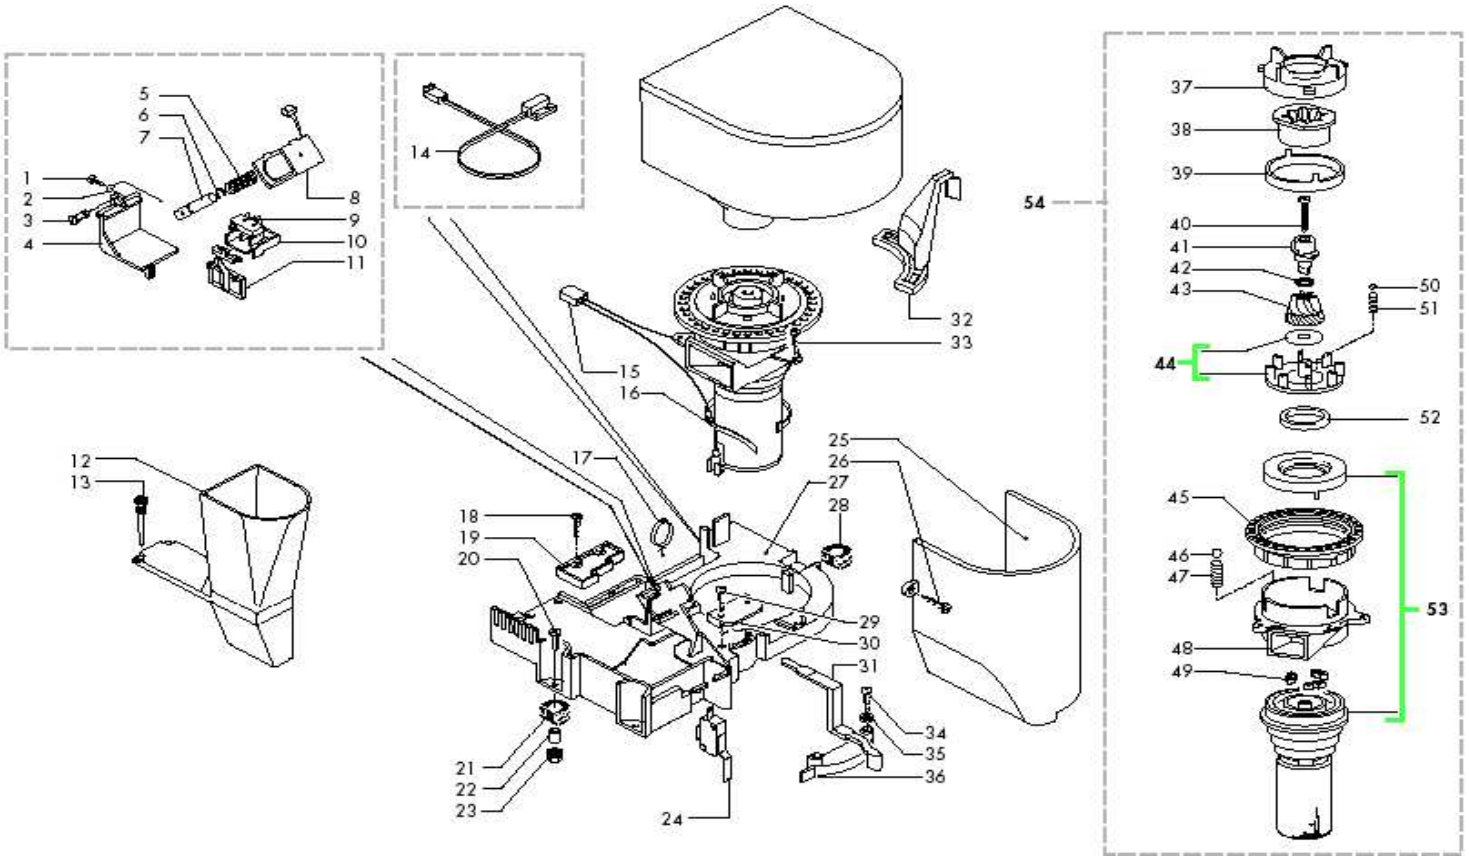

Pos.	Item#	Description	Comments
1	U140004	Screw, M3.0X12, Vspresso	
2	9161048	Hinge Spring, Doser Door,Vspre	
3	9161076150	Hinge Pin,Doser,Grey, Vspresso	
4	9161074150	Doser Door Vienna & Magic	
5	9161044	Spring Doser, Profimat & Magic	
6	U701003	Clip 'C' Retainer Vspresso	
7	9161041	Plunger, Solenoid, Vspresso	
8	0301.R30.00A	Special Order	fi no a matricola 512699
	9129.A21.00A	Special Order	da matricola 512700
	9129A0700F	Solenoid,Doser,Magic	
	9129.A07.00H	Special Order	
9	NE05017	Microswitch,Doser,Profimat	
10	9161072150	Support, Switch,Doser,Profimat	
11	9161073150	Balance Control,Coffee Throw,P	
12	9161223150	Funnel Prgrd Doser Royal Pro	
13	9161082	Rubber Peg	
14	301811	Sensor, Water Level	
15	301804	Cable Assy, Grdr,Mag	fi no a matr. 536928
	301.869	Special Order	da matr. 536929
16	144320200	Special Order	
17	NF11.034	Special Order	fi no a matr. 536928
18	U140004	Screw, M3.0X12, Vspresso	
19	9161.296.150	Special Order	fi no a matr. 536928
20	U043004	Screw, M4X16, UNI 7687	
21	9991005	Motor Mount, Grinder, Profimat	
22	9141003	Spacer, Motor Mount, 5/7P.Profi	
23	U324.006	Special Order	
24	NE05037	Microswitch, Door, Magic	
25	9161.053.150	Special Order	fi no a matr. 536928
26	U110.003	Special Order	fi no a matr. 536928
27	9161029150	Support Grinder/Doser Assmby	fi no a matr. 536928
28	9991005	Motor Mount, Grinder, Profimat	
29	U140004	Screw, M3.0X12, Vspresso	
30	9161.097.150	Special Order	
31	0313.003.050	Special Order	
	313003150	Doser Adjust Lever Rp/Rc/Rd	
	313003760	Lever, Doser Adjust, Royal Ns,	
32	9161080700	Grinder Lever,Black,For Silver	
	9161.080.710	Special Order	
	9161080760	Lever, Grinder, Royal Ns, Blue	
33	U140004	Screw, M3.0X12, Vspresso	fi no a matr. 536928
34	U109015	Screw, M2.9 x 9.5, Din 7981