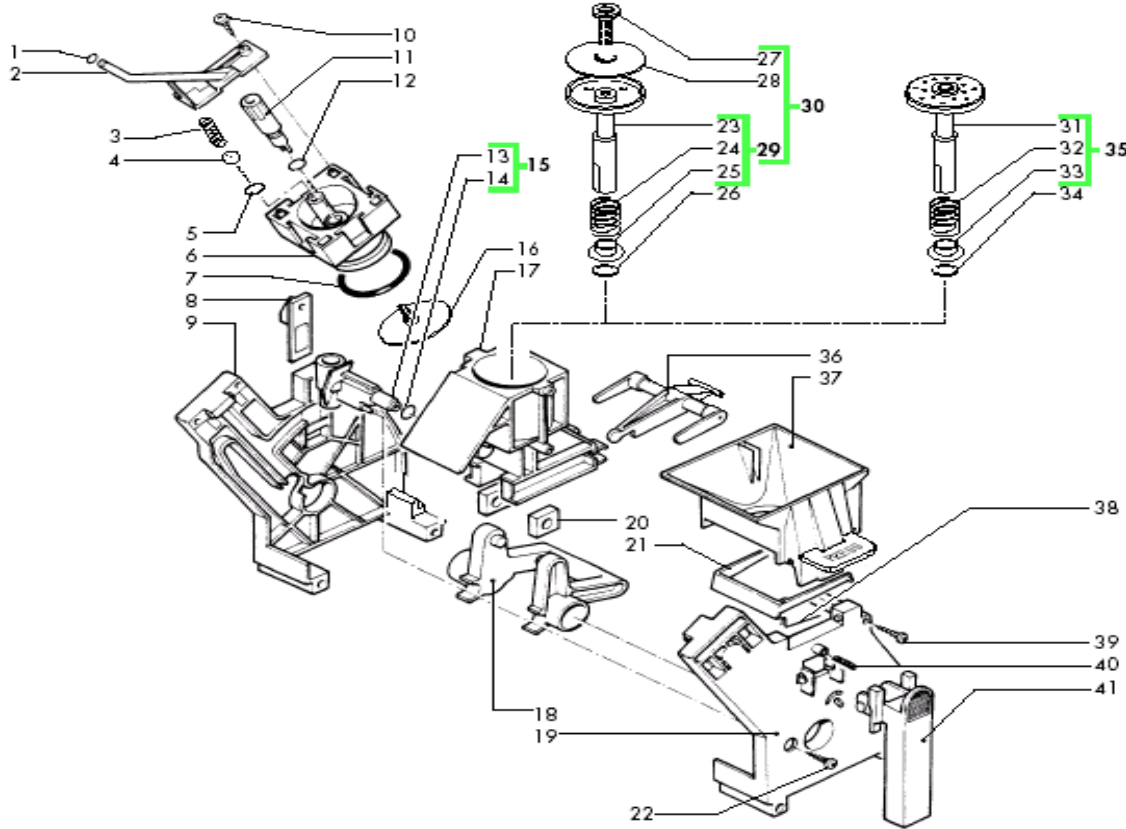

Pos.	Item#	Description	Comments
1	NM02017	O-Ring, ORM 0055-15	
2	9161034150	Fitting, Brew Group Outlet	
3	9161222	Spring Brew Group	
4	9991168	Seat, Glass, Brew Group Magic	
5	NM02013	O-Ring Brew Group Magic	
6	9161193150	Piston, Tamp, Brew Group, Mag	
7	NM01044	O-Ring 9 Gram Brew Group	
8	9161067150	Tab Magic Brew Grp Switch	
9	9161.070.150	Special Order	
10	U140.019	Special Order	
11	0701.R05.050	Special Order	
	0701.R05.150	Special Order	
12	NM02006	O-Ring, R5, Epdm, Thumbscrew	
13	9161064150	Coupling,Water Inlet Brew Grp,	
14	NM02007	O-Ring 2025 Epdm	
15	0301.R04.150	Special Order	
16	0301.R18	Special Order	
	0301.R19	Special Order	
17	9161.195.150	Special Order	
18	9161.066.150	Special Order	
19	9161.071.150	Special Order	
20	9161.094.150	Special Order	
21	9161.060.150	Special Order	
22	U140.019	Special Order	
23	9161.211.050	Special Order	fi no a matricola 380923
24	9161.198	Special Order	
25	9161.191	Special Order	
26	NM02018	O-Ring, ORM 0090-25 Epdm	
27	U044012	Screw, M3.0x14, UNI 7687	fi no a matricola 380923
28	9161167	Filter Screen,Lower 35.8 Dia M	fi no a matricola 380923
29	9161210150	Piston, Brew Group, Magic	
30	0301.R16.050	Special Order	
31	9161.306.150	Special Order	da matricola 380924
32	9161.198	Special Order	
33	9161.191	Special Order	
34	NM02018	O-Ring, ORM 0090-25 Epdm	
35	9161343150	Br. Group Piston	
36	9161065150	Connector Rod, Brew Group	
37	9161.123.150	Special Order	
38	9161.046	Special Order	
39	U109.026	Special Order	
40	9161045	Spring,Brew Group, Magic Chute	