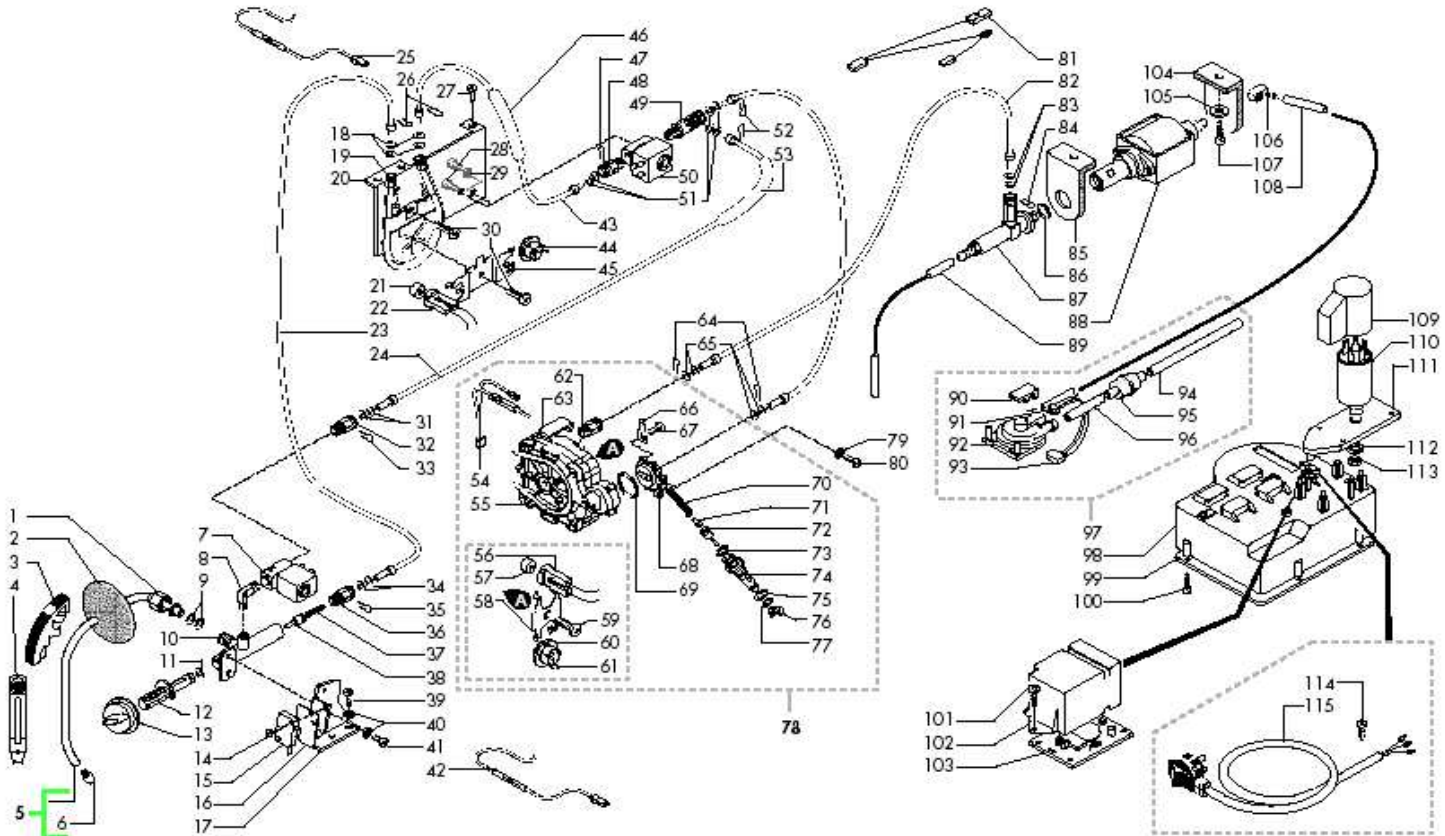

Pos.	Item#	Description	Comments
37	329006230	Bean Hopper, (Mag + Roy), Grey	
38	9161270	Gasket, Bean Hopper	fi no a matr. 536928
39	301029770	Lid, Preground, Magic Silver	
40	0332.006.770	Special Order	
	0332.007.770	Special Order	
41	301.019	Special Order	
42	9161.14	Special Order	
43	147700200	Priming Pump, MComfort, 17mm	
44	0301.039.700	Special Order	
	0301.039.710	Special Order	
	0301.039.760	Special Order	
45	U433001	Screw, Knob Assy, MC+ Red	
46	301040150	Lever, Door Closure, MC+ Red	
47	0313.012.710	Special Order	
48	313012760	Cover, Doser Adjust, Blue	
	0313.001.710	Special Order	
49	313001760	Door Service, Blue	
49	301020	Door Pin Lower Magic	
50	NV01001	Foot, Rubber Da5P	
51	301041150	Platform, Brew Group, Magic	
52	9161.28	Special Order	fi no a matricola 293936
53	U109017	Screw, M2.9X6.5	fi no a matricola 293936
54	301023770	Lid, Water, Silver Gloss	
55	NM01032	O-Ring Orm 0060-30 Si	
56	9161.11	Special Order	
57	9111027150	Valve, Outlet, Water Tank	
58	9161050230	Float Level Cap Magic	
59	9161112150	Float,Magic Water Tank	
60	301046230	Water Tank, Mag/Roy Grey	
61	313.013	Special Order	
62	313.015	Special Order	
63	313.014	Special Order	
64	313.016	Special Order	
65	332.951	Special Order	
	332.952	Special Order	
66	9991.068	Special Order	
67	9991040150	Coffee Measuring Scoop	
68	9161021150	Brew Group Key, Magic/Royal	
69	317902	Styrofoam, Left Upper Magic	
70	314.909	Special Order	
71	330.906	Special Order	
72	314904	Styrofoam, Left Lower Royal &	