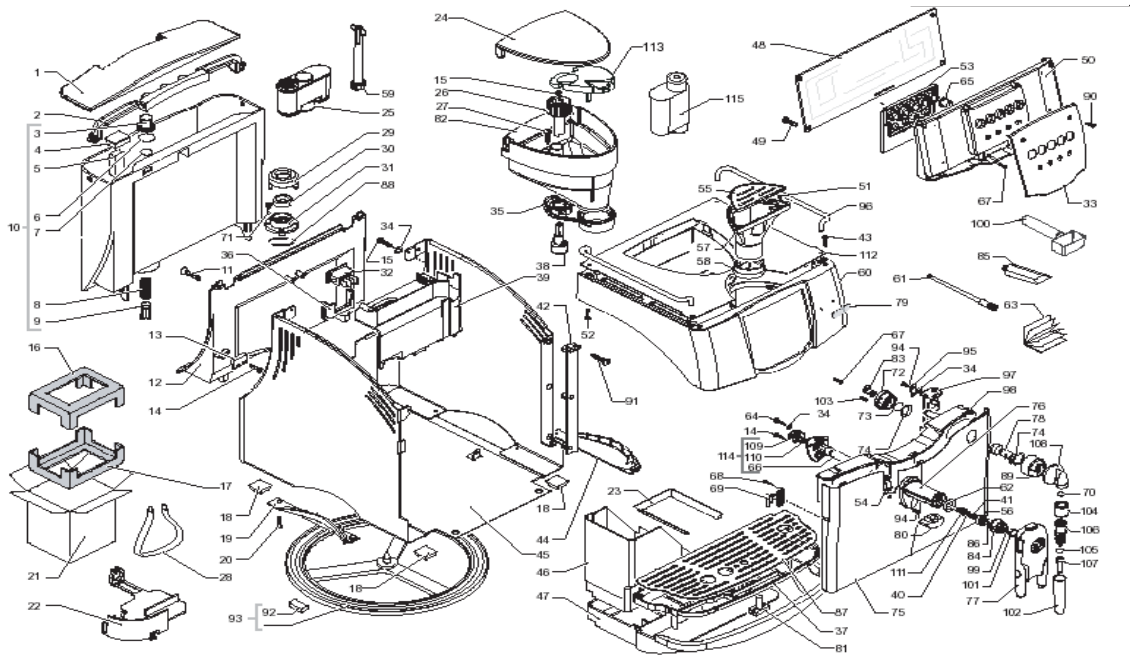

Incanto Classic Silver

POS	SAECO No.	SUP021YNR Incanto Classic Silver E74083 Rev06 Cod 10000050	NOTES	Special Order No.
Yellow = Not Available unless Special Ordered				
65	229141108	Button, Assembled, Smart		
66	11002322	Dispenser Tube, Coffee	FROM S/N. 9006SA40349625	
67	#N/A	PANELVIT TCB SCREW 3,5X12 D.7505 Z		129660902
68	129670302	Screw, M2,9x9,5		
69	146313740	Lever, Disengage Door		
70	140324461	O-Ring, Metric, 0060-20		
71	#N/A	SCREW TSP3,5X9,5 DIN 7982 SS		129535721
72	149200450	Support, Steam Wand, Black		
73	140329162	O-Ring, Silicone, 70SH		
74	148620900	Seal, Steam Wand, Sirius		
75	11001020	Front Door, Classic Silver		
	228982950	Door, Metal, Black		
76	229184704	Support, Coffee Dispenser		
77	223701025	Dispenser Assy, Silver, A2		
	223701050	Dispensing Head, SBS, Black		
78	147922249	Connector, Steam Wand, New		
79	127573900	Saeco Logo Plate		
80	145854962	Seal, Coffee Dispenser, V2		
81	80001022	Float, Drip Tray		
82	142714100	Bean Hopper		
83	145896950	Retaining Insert, Teflon, Siri		
84	227701104	Dial, SBS		
85	11005044	Grease, Tube, 5 gram		
86	U207003	Washer, Plain, 3,2 X 7		
87	90001053	Grill, Drip Tray, Italia SS		
88	NM02004	O-Ring, Epdm, 0080-20, Orm		
89	228660204	Connector, Steam Tube		
90	129912202	Screw, M3x12, Torx, Uni 9786		
91	#N/A	SCREW TSP PH/TT 4X10 UNI 8113 ZNP	WITH DOOR HINGE V2 UP TO S/N 9005SA40022836	129740202
	#N/A	SCREW TCB 2,9X6,4 DIN 7981 BZ SS	WITH DOO. HIN.V3+KIT FROM S/N 9005SA40022837	129511921
92	#N/A	SQUARE ADHESIVE FOOT NB4256 BLACK		147623650
93	220380259	Swivel Base, Charisma/Vspresso	WITH PART. N°92	
94	#N/A	SCREW TSC PZ-B 2,9X9,5 UNI 6956 NI		129562603
95	#N/A	FLAT TABS 6,3 D=4,5 0010364200		186401000
96	227751808	Cups Protector, Chrome		
97	229183525	Hinge, Support Door, Classic		
	#N/A	SUPPOR.HINGE DOOR METAL SMART BLACK		229183550
98	229183125	Door Support, Classic Silver		
	#N/A	SUPPORT DOOR METALLIC SMART BLACK		229183150
99	129512503	Screw, M2,9X9,5, Nickle