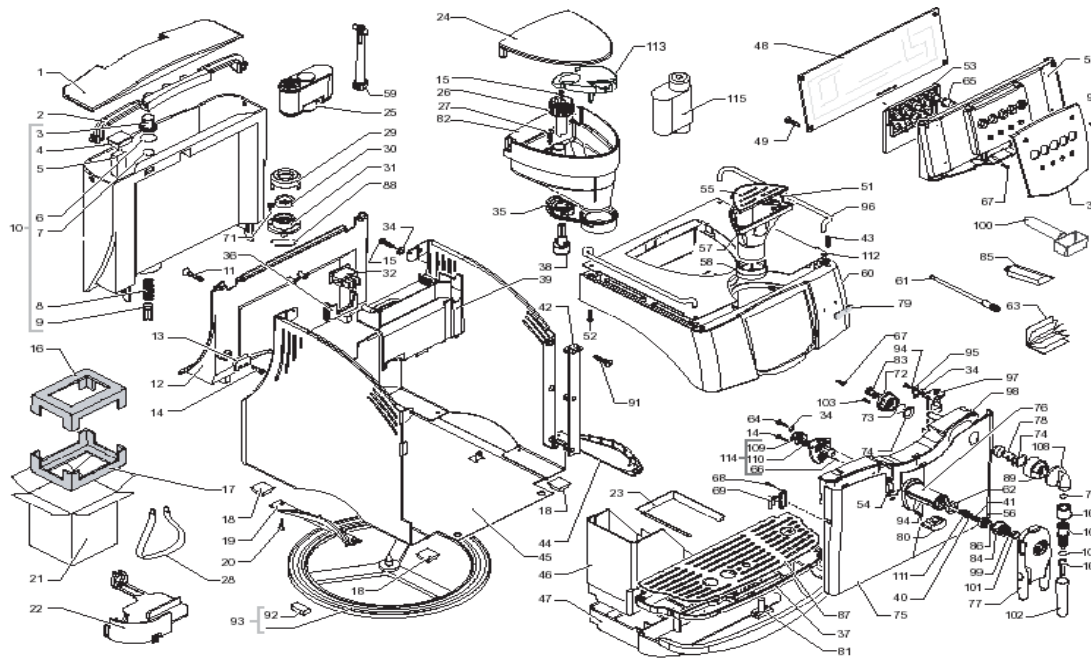

Incanto Classic Silver

POS	SAECO No.	SUP021YNR Incanto Classic Silver E74083 Rev06 Cod 10000050	NOTES	Special Order No.
Yellow = Not Available unless Special Ordered				
40	140326661	O-Ring, Metric 00ar40-20, EPDM		
41	126772518	Spring, Adjustment Dial, SBS		
42	226481425	Door Hinge, Kit, Smart, Silver	UP TO S/N 9005SA40022836	
	222630525	Door Hinge, Kit, Smart Silv A2	FROM S/N 9005SA40022837	
	226481450	Door Hinge, Kit, Incanto Siriu	UP TO S/N 9005SA40022836	
	222630550	Door Hinge, Black	FROM S/N 9005SA40022837	
43	#N/A	screw TORX TCB 3,5X16 F TIP BL		U143.018
44	225920125	Handgrip, Right, Inc Clas, Sil		
	225920108	Handgrip, Right, Incanto, Chro		
45	11001021	Housing, Classic Silver		
	222360450	Casing Rondo Black		
46	90001024	Dump Box, Italia		
47	229630825	Drip Tray, Classic Silver		
	229630850	Drip Tray Rondo Black		
48	11005405	Pcb, Cpu, Classic Silver		
49	#N/A	PANELVIT TCB SCREW 3X8 DIN 7505 ZNP		129661302
50	#N/A	SUPPORT ELECTR.CARD SMART UNPAINTED		149202900
	#N/A	SUPPORT ELECTRONIC CARD SMART BLACK		149202950
	11000477	Support, Electrical Card, Clas		
51	#N/A	SCREW TSPTORX T10 3,5X9,5 D7982 NI		129533202
52	U046003	Screw, M4 X 12, Thermal Block		
53	281565200	Pcb, Touch Panel, Classic Sil		
54	#N/A	PLATE FOR DOOR METALLIC SMART		127535820
55	222802400	Lid, Preground, Classic, Nat		
56	149198700	Support, Adjustment Knob, SBS		
57	149261500	Hopper, Preground Doser		
58	145854360	Seal, Preground Container, Up		
59	145902250	Applicator, Aqua Prima Filter		
60	#N/A	COVER SMART SILVER S/SCREEN CLASSIC		222813725
	#N/A	COVER SMART BLACK S/SCREEN CLASSIC		222813750
	#N/A	COVER SMART/UL SILVER S/SCREEN CLAS.		110005000
	11000300	Cover, Smart, Silver,120V,Comp		
61	41338	Brush, Cleaning, Metal		
62	#N/A	MYLAR WASHER DE=19 DI=12 SP=0,2		148380800
63	#N/A	INSTRUCT.MANUAL SAECO TYPE SUP021YNR		165897400
	#N/A	INSTRUC.MANUAL SAECO TYPE SUP021YNR		165897427
	15000069	DISCONTINUED, Manual, Incanto		
64	#N/A	SCREW TCB PH/SW 3X14 UNI 8112 INOX		129571121