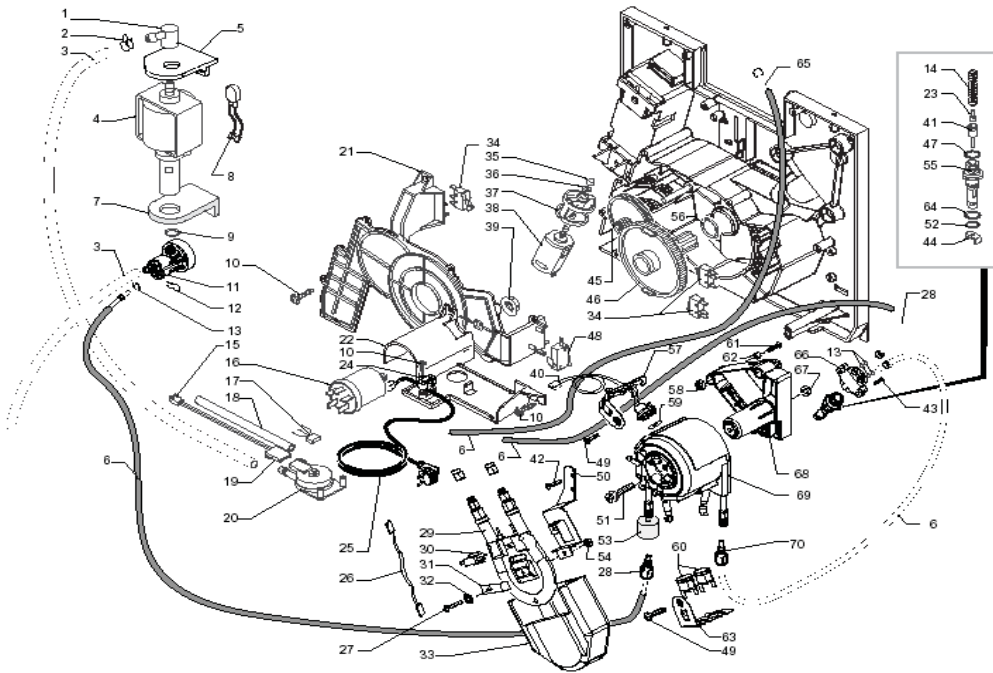

# Incanto Classic Silver

POS	SAECO No.	SUP021YNR Incanto Classic Silver E74083 Rev06 Cod 10000050	NOTES	Special Order No.
<b>Yellow = Not Available unless Special Ordered</b>				
40	288582200	Temperature Sensor, Assembly		
41	227660103	Needle Valve, L=20		
42	129573402	Screw, M4x10, Din 7985		
43	129910103	Screw, M3.5x15, Hi-Lo		
44	#N/A	<b>CURSOR FOR BOILER VALVE IN PLASTIC</b>		9011.099
45	146000759	Gear, Brew Drive Motor, 12/90		
46	9121069	Gear, 108 Tooth, Brew Drive		
47	140320459	O-Ring, Metric, 0080-20, Silicone		
48	90001059	Microswitch, Saia, X3M5		
49	129573202	Screw, M4x8, Uni 8112, Tcb		
50	129025002	Bracket, Galvanized, Boiler		
51	129932202	Screw, M5x20, Znp, Galvanized		
52	NM01066	O-Ring, Silicone, 0050-20, Fda		
53	90001069	Protection, Folk Spring, D=4		
54	U302003	Nut, M4, Uni 5588, Profimat		
55	9011100	Valve Housing, Boiler, Magic D		
56	91611320	Washer, Brew Drive Motor, Myla		
57	126838217	Spring, Fixing sensor		
58	U310003	Nut, Self-lock, M5, UNI 7473	UP TO S/N 9005SA40230571	
59	145951600	Insulating Disk, D=16 0.4 mm		
60	189428200	Thermostat, 175o, 230V		
	189428600	Thermostat, 175o, 120V, Sirius		
61	U044020	Screw, M5x30, Uni 7688, Znp	UP TO S/N 9005SA40230571	
	129932502	Screw, M5X30, UNI, 7688, ZNP	FROM S/N 9005SA40230572	
62	9161206	Screw, Spacers, For Boiler		
63	126838117	Retaining Clip, 2 Thermostats		
64	NM01035	DISCONTINUED, O-Ring, Silicone		
65	227875400	Tube Assy, Teflon, 2x4, L=330		
66	227900320	Support, Outlet Valve, 2 holes		
67	123453902	Nut, Self-lock, M5, 8 Din 980		
68	#N/A	<b>SPARES KIT SUPPORT BOILER SMART</b>	UP TO S/N 9005SA40230571	20000204
	149197700	Support, Boiler, SS	FROM S/N 9005SA40230572	
69	282058458	Boiler Assy, Cylinder, 230V		
	282058455	Boiler Assy, Cylinder 120V-275W		
70	227876800	Connector, Teflon, 2X4 L=235MM		
	282135555	Boiler, Alum, 120V, Complete Assy		
		WITH PART. N°13-14-23-28-40-41-43-44-47-49-51		
		52-53-55-57-58-59-60-63-64-66-67-68-69-70		