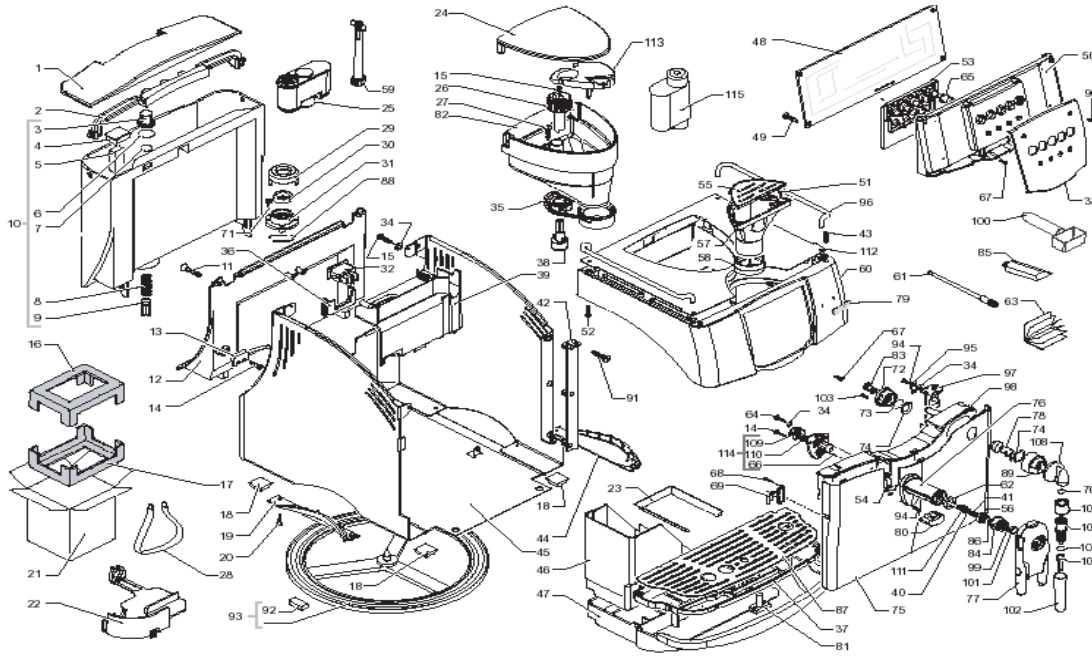

# Incanto Classic Silver

POS	SAECO No.	SUP021YNR Incanto Classic Silver E74083 Rev06 Cod 10000050	NOTES	Special Order No.
<b>Yellow = Not Available unless Special Ordered</b>				
1	142816500	Lid, Water, Sirius		
2	90001002	Handle, Water Tank		
3	#N/A	<b>WATER TANK FILTER</b>		144650800
4	149214359	Magnet, Water Tank Lid		
5	9161112150	Float, Water Tank,		
6	90001004	O-Ring, Metric, Epdm, 0019-10		
7	NM01032	O-Ring, Rubber, 0060-30, Orm		
8	90001006	Spring, Water Tank Valve		
9	90001007	Piston, Water Tank Valve		
10	#N/A	<b>WATER CONTAINER AS.SMART NATUR/GREY</b>		222693500
11	#N/A	<b>SCREW TSP PZ2/TT M3X8 UNI 8109 ZINC</b>		12000381
12	149194650	Support, Water Tank		
	149194618	Support, Water Tank, W/O Lamp		
13	283551955	2 Pole Level Sensor Smart 120V		
14	#N/A	<b>HI-LO TC SCREW 3X10 STEEL</b>		129910921
15	#N/A	<b>SCREW PANELVIT TCB 3X16 DIN7505 BRU</b>		129661204
16	#N/A	<b>UPPER TECHMATE INSERT FOR BOX SMART1</b>		175898600
17	#N/A	<b>LOWER TECHMATE INSERT FOR BOX SMART</b>		175897300
18	#N/A	<b>SQUARE ADHESIVE FOOT 5023 BLACK</b>		147623150
19	225920225	Handgrip, Left, Inc Clas, Sil		
	225920208	Handgrip, Left, Incanto, Chrom		
20	129511803	Screw, M2.9X6.4, Nickle		
21	178517600	Box, Incanto, Sirius Class Del		
	13000050	Box, Incanto Rondo, New		
22	148601650	Grommet, Power Cable		
23	90001014	Seal, Drip Tray, Italia		
24	142815800	Lid, Bean Hopper, Smart, Nat/Gry		
25	#N/A	<b>CONFECTIION SAECO AQUA PRIMA</b>		223070200
26	227721800	Knob, Grinder Adjustment		
27	U142005	Screw, M4.5x16, Tcb, Din 7505		
28	#N/A	<b>BAND FOR LIFTING L=1550 H=300 MM</b>		179990300
29	701031150	Cover, Wtr Tnk Valve, Inlet		
30	145842900	Gasket, Water Tank,		
31	701014150	Flange, Water Tank Valve		
32	NE03.038	Switch, Bipolar, Fusit C1250AR		
33	224890725	Front Panel, Smart Classic Sil		
	#N/A	<b>FRONT PANEL SMART CLASSIC BLACK</b>		224890750
34	128310321	Washer, A3, Uni 8842, SS		
35	145854760	Gasket, Bean Hopper, Sirius		
36	#N/A	<b>SWITCH GENERAL SUPPORT BLACK SMART</b>		149202550
37	229183725	Support, Grill, Drip Tray, Met		
	#N/A	<b>BLACK SUPPORT GRATE METAL SMART</b>		229183750
38	145897300	Adjustment Gear, Coffee Doser		
39	147755800	Coverplate, Power Cable		