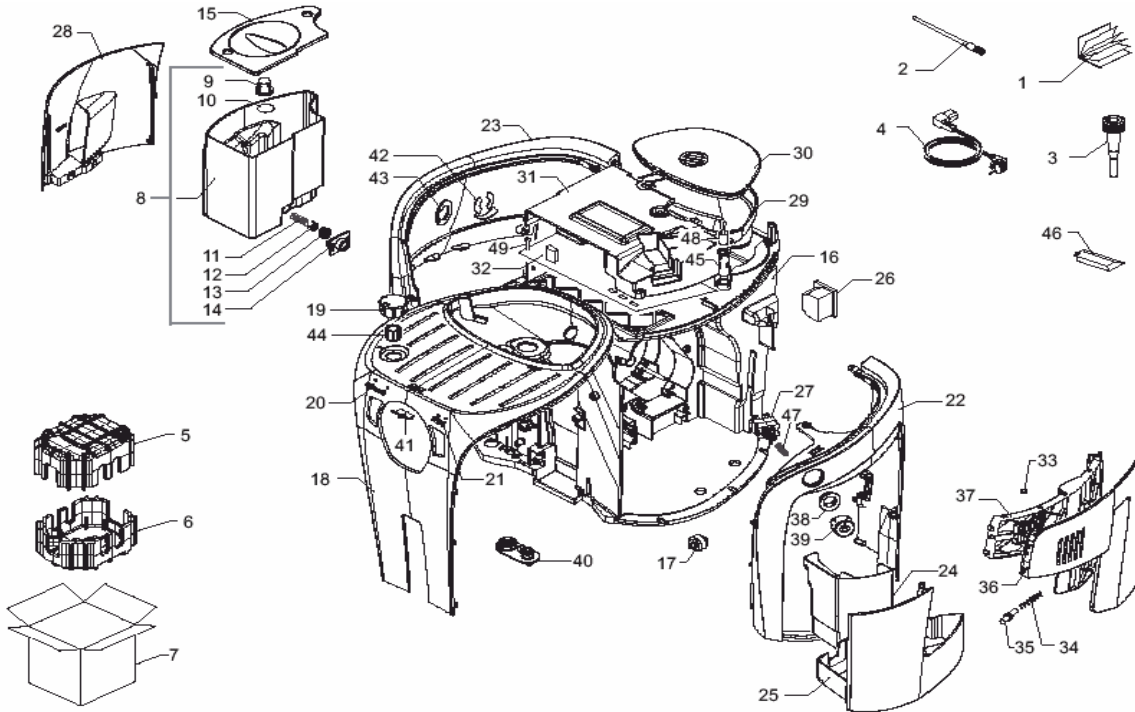

# Odea Giro

POS	SAECO No.	SUP0310R Odea Giro E74106 Rev.01 Cod 10001602	NOTES	Special Order No.
<b>Yellow = Not Available unless Special Ordered</b>				
1	15000724	Manual, Odea Giro, P0049		
2	127390100	Brush, Cleaning		
3	11003785	Grinder Adjustment Kev. Black		
4	183921950	Cord, Electrical		
5	#N/A	UPPER TECHMATE INSERT FOR BOX P0049		13000123
6	#N/A	LOWER TECHMATE INSERT FOR BOX P0049		13000122
7	13000124	Box, Odea		
8	11001746	Water Tank, Odea		
9	90001003	Filter, Water Tank		
10	90001004	O-Ring, Metric, Epdm, 0019-10		
11	11003672	Spring, Water Tank Valve P0049		
12	11003673	Valve, Insert, Water Tank		
13	11003671	Valve, Water Tank		
14	11001298	Lid, Duckbill Valve, Blk		
15	11001308	Lid, Water, Odea		
16	11004687	Pin Assy, Mounting Plate		
17	11000223	Black Wheel, Casina Bottom		
18	11004381	Cover, Silver		
19	11004374	Knob, Steam-Water, Odea Go		
20	#N/A	SILVER PLATE LOGO SAECO NEW P0049/P0053		11004142
21	#N/A	BLACK PLATE WITH LOGO ODEA P0049 GIRO		11004908
22	11004575	Right Side Casinq		
23	11004576	Left Side Casinq		
24	11003533	Same P.N as the Odea Go		
25	11004579	Drip Trav. Brew Group		
26	#N/A	CUP SOCKET EN 60320 C 13		12000280
27	11000592	Same P.N as the Odea Go		
28	11004591	Outlet Cover, Water Tank		
29	11001293	Bean Hopper		
30	11001762	Lid, Bean, Odea Giro		
31	#N/A	BLACK POWER BOARD PROTECTION P0049		11002842
32	11003968	Power Board, I/O		
33	#N/A	MAGNET FOR FLOAT SUPERAUTOM.		9161.111
34	#N/A	SPRING FOR LOCK P0049		11001362
35	#N/A	BLACK DOOR PIN P0049		11001340
36	11004578	Right Side Door, Odea Giro		
37	#N/A	BLACK INSIDE COVER DOOR P0049		11001091
38	#N/A	CARBONA ON-OFF BUTTON INSERT P0049		11004592
39	11004378	Switch, On/Off, Odea Go		
40	#N/A	BLACK CAP FOR CONNECTIONS P0049/P0053		11001437
41	11001339	Transplate, Infrared		
42	90001042	Spring, Folk, Italia		
43	#N/A	STEAM TUBE WASHER P0049		11001624
44	11005287	Brush, Steam Knob, Black		
45	#N/A	BLACK REED SENSOR SUPPORT P0049		11003154
46	#N/A	SILICONE GREASE CONFECTIONS		1501.098
47	#N/A	SPRING FOR ON-OFF BUTTON P0049		11005040
48	11003889	2 Pole Connector, Sensor Door		
49	#N/A	SCREW PT TORX 3X10 WN 1411 GALVANIZ		129912702