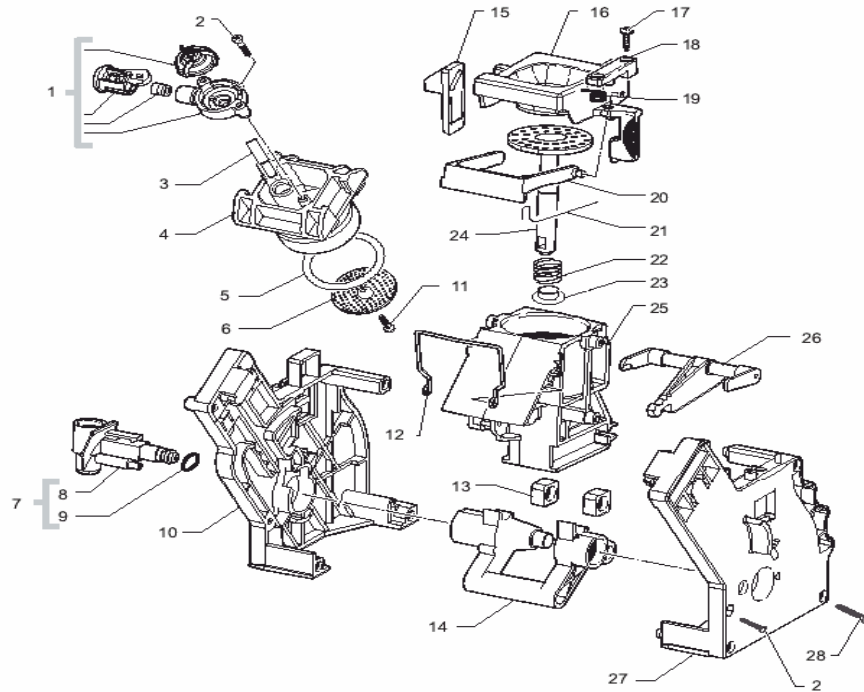

Odea Giro

POS	SAECO No.	Brew Group Odea Giro Esp. E90042 Rev.02 11002145	Cod:	NOTES	VENDER No.
Yellow = Not Available					
1	11002154	SVS Valve, Primea Touch Plus			
2	#N/A	SS SCREW AUT.TCB 2,9X19 DIN 7981 C			U109.027
3	11002617	Tube For Piston Brew Group			
4	11001840	Black Counter Piston Brew Grou			
5	NM01044	O-Ring, Silicone, 0320-40			
6	11009161	Filter Screen, Brew Unit			
7	20000440	Spare Sleeve Unit Black			
8	#N/A	WATER INLET SLEEVE BLACK			9161.064.050
9	NM02007	O-Ring, Epdm, 2025			
10	#N/A	BLACK REAR PLATE FOR BREW UNIT SMART			9161.375.050
11	129532521	Screw, M2,9x9,5, Din 7982			
12	11001556	Bale, Brew Group, Smart			
13	9161094150	Drilled Black For Unit Grey			
14	#N/A	ELBOW SHAFT FOR UNIT BLACK			9161.066.050
15	#N/A	BLACK COUPLING PLATE BREW UNIT SMART			9161.373.050
16	#N/A	BLACK HOPPER DOSER BREW UNIT SMART1			149261350
17	#N/A	SCREW AUT.TCB 2,9X9,5 DIN 7981 C			U109.028
18	#N/A	BLACK HOPPER BLOCKING PLATE UNIT SMART			9161.374.050
19	#N/A	SPRING HOPPER SMART GROUP			9161.378
20	#N/A	SCRAPER FOR BREW UNIT SMART			147990150
21	#N/A	SPRING FOR UNIT SCRAPER			9161.046
22	#N/A	SPRING FOR PISTON			9161.198
23	#N/A	BUSH FOR PISTON NEUTRAL			9161.191
24	#N/A	BLACK INTEGRAL PISTON UNIT P124 8GR.ASS			11003077
25	#N/A	BLACK COFFEE CONTAINER UNIT 8GR.P124 ASS			11003075
26	#N/A	BLACK CONNECTING ROD FOR UNIT P124 8GR.			11003078
27	#N/A	FRONT PLATE FOR BREW UNIT SMART			227532950
28	#N/A	SS SCREW AUT.TCB 3,5X19 DIN 7981 C			U109.026
29	11002145	Brew Group, 8 Gram, Primea