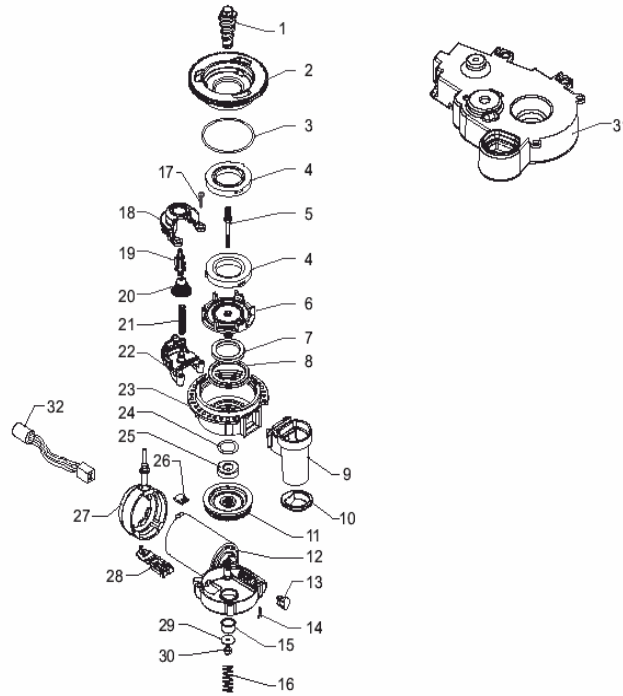

Odea Giro

POS	SAECO No.	SUP0310R Odea Giro E74106 Rev.01 Cod 10001602	NOTES	VENDER No.
Yellow = N/A				
1	9141001	Worm Gear, Grinder, 5P/7P		
2	149198250	Support, Upper Grinder		
3	140328960	O-Ring, Metric, Epdm, 0530-15		
4	146520100	Grinder Burr, Ceramic, Sirius		
5	127473603	Pin, Steel M4-M6		
6	#N/A	LOWER GRINDER SUPPORT COFFEEGRINDER		149198350
7	123030300	Bearing, Axial EKKO 342,35252		
8	140360500	Felt Ring, 45,4x39,4x4		
9	222870250	Preground Chute		
10	145854462	Gasket, Dosing Chamber		
11	226000300	Gear, Grinder Motor		
12	11000511	Motor, Coffeegrinder/Assy 120V		
13	#N/A	CAP FOR WORM SCREW MC/V3 CENTRING		149214800
14	#N/A	PANELVIT TCB SCREW 3,5X25 D.7505 ZIN		129661702
15	11002873	Bushing Insulator, Grinder Mot.		
16	11000597	Spring, Coffee Grinder Support		
17	80001013	Screw, M3,5x18, Din 7505, Zinc		
18	#N/A	UPPER GEAR SUPPORT COFFEEGRINDER P124		11002508
19	#N/A	BLACK INSERT FOR COFFEE GRINDER P0049		11003446
20	#N/A	COFFEE GRINDING ADJUSTMENT GEAR P0049		11003784
21	#N/A	GRINDER REGULATION SPRING P124		11002572
22	#N/A	LOWER GEAR SUPPORT COFFEEGRINDER P124		11002613
23	#N/A	SWITCH+SOCKET POWER CABL. SUPP. SMART		149205450
24	#N/A	CRINKLE WASHER 21,8X15,8X0,2		128381800
25	#N/A	RADIAL BEARING 61900,2RS1		123030200
26	181540900	Electronic Board, With Sensor		
27	11001367	Support, Rubber Bk, Coff Grind		
28	149199050	Sensor Support, Grinder Motor		
29	#N/A	GALVAN FLAT WASH, DI=4,3 DE=14 SP=1,5		128381902
30	123453102	Nut, Self-Lock, M4 Din 982		
31	11001826	Cover, Grinder, (Soundproof)		
32	11005658	5-Pole Connector		
	11005606	General Motory Assy